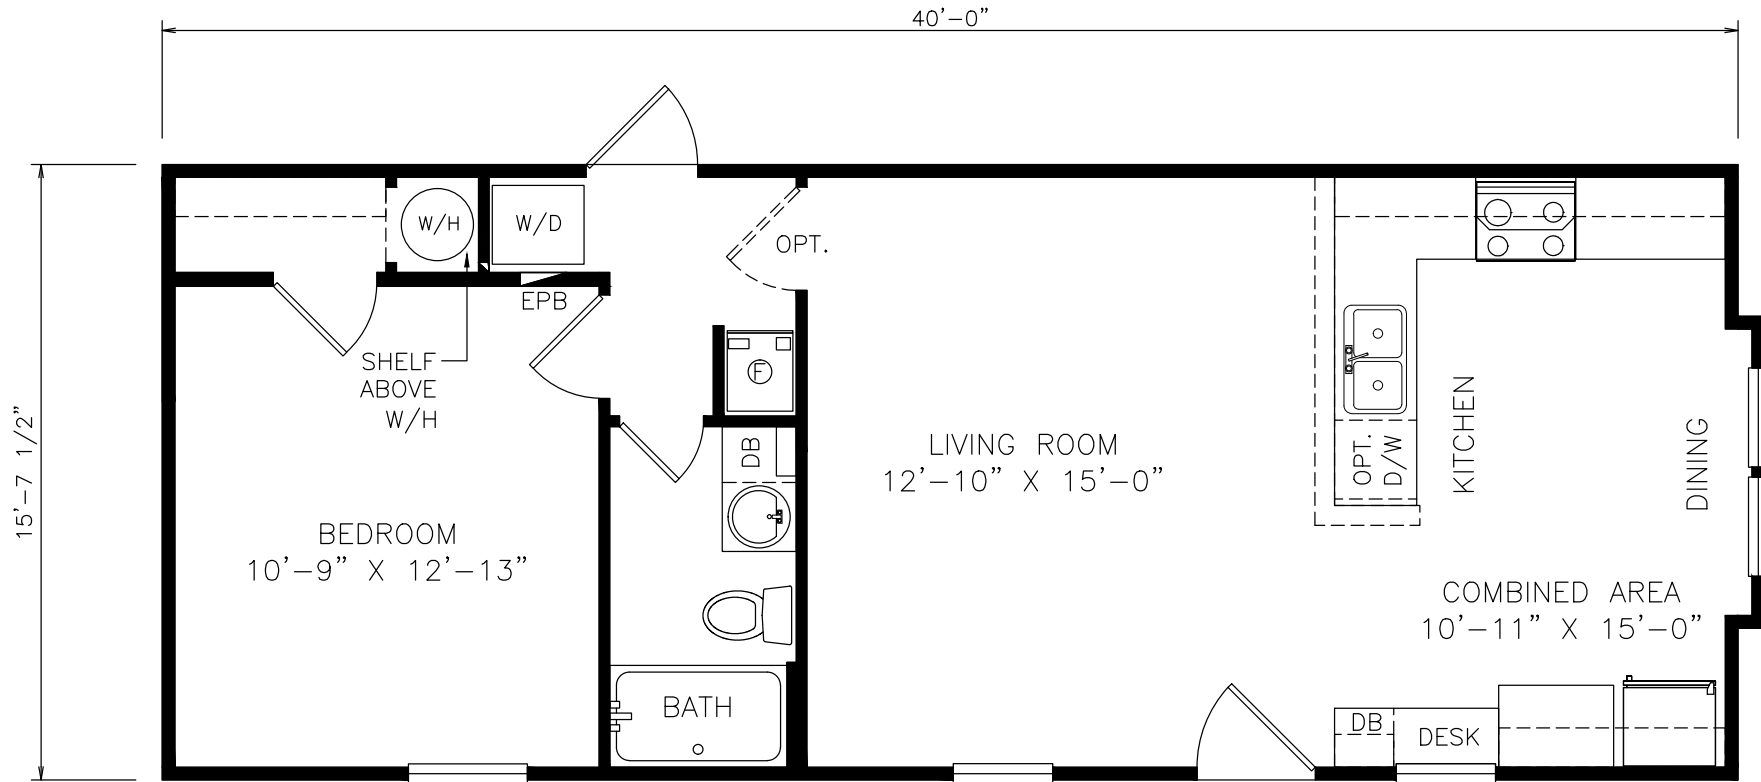

# Kanarraville

Classic Series - Single Section

634 SQ. FT. (Approximate) 1 Bedroom, 1 Bath

Last Updated: 6-24-21