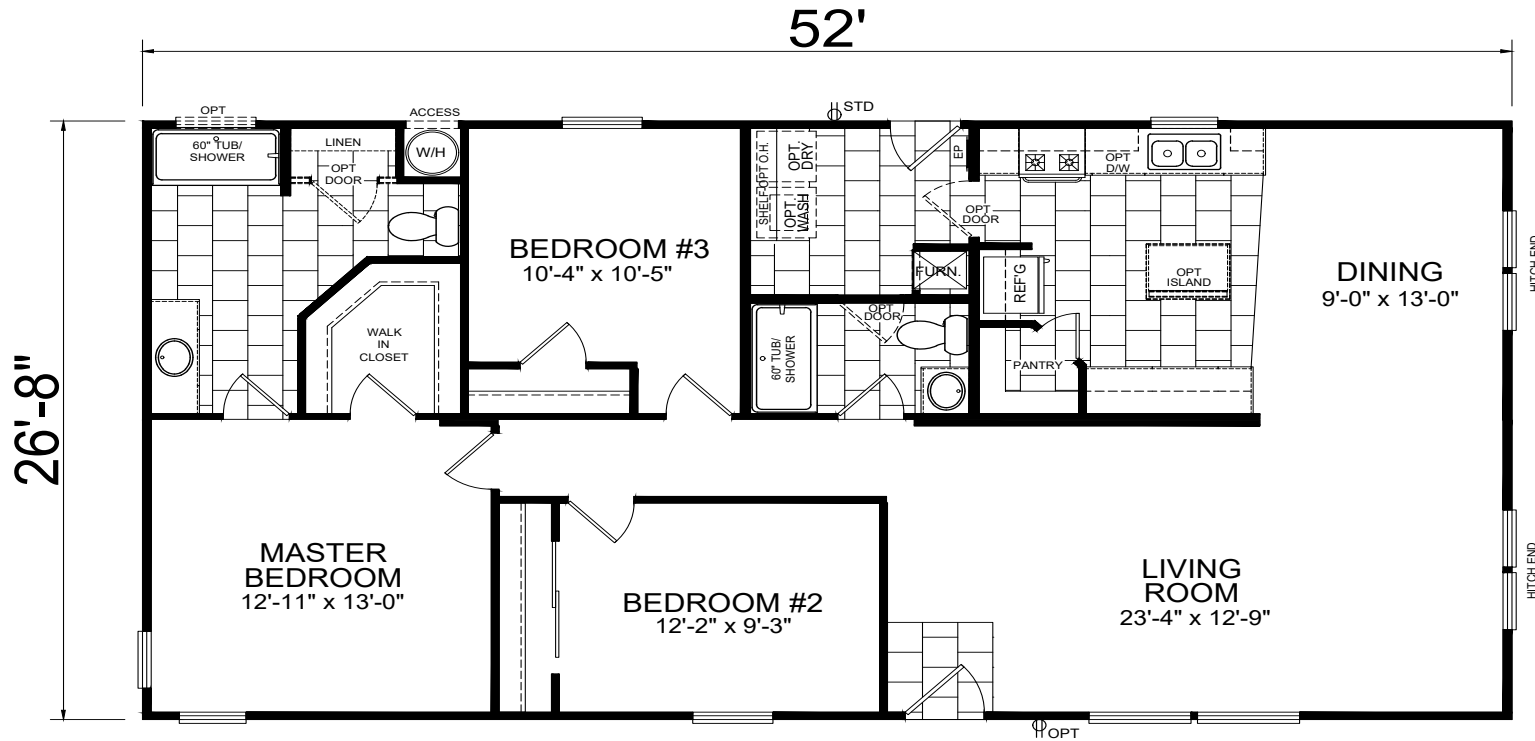

Kettering

American Freedom Series

1,386 SQ. FT. (Approximate) 3 Bedroom, 2 Bath

Last Updated: 11-4-20

FACTORY SELECT HOMES

4455 N. Stockton Hill Rd.
Kingman, AZ 86409

FactorySelectMH.com | 1-800-965-3641

IMPORTANT: Alta Cima Corp reserves the right to modify, cancel or substitute products or features of this event at any time without prior notice or obligation. Pictures and other promotional materials are representative and may depict or contain floor plans, square footages, elevations, options, upgrades, extra design features, decorations, floor coverings, specialty light fixtures, custom paint and wall coverings, window treatments, landscaping, sound and alarm systems, furnishings, appliances, and other designer/decorator features and amenities that are not included as part of the home and/or may not be available at all locations. Home, pricing and community information is subject to change, and homes to prior sale, at any time without notice or obligation. ©2020 Alta Cima Corp. All rights reserved.