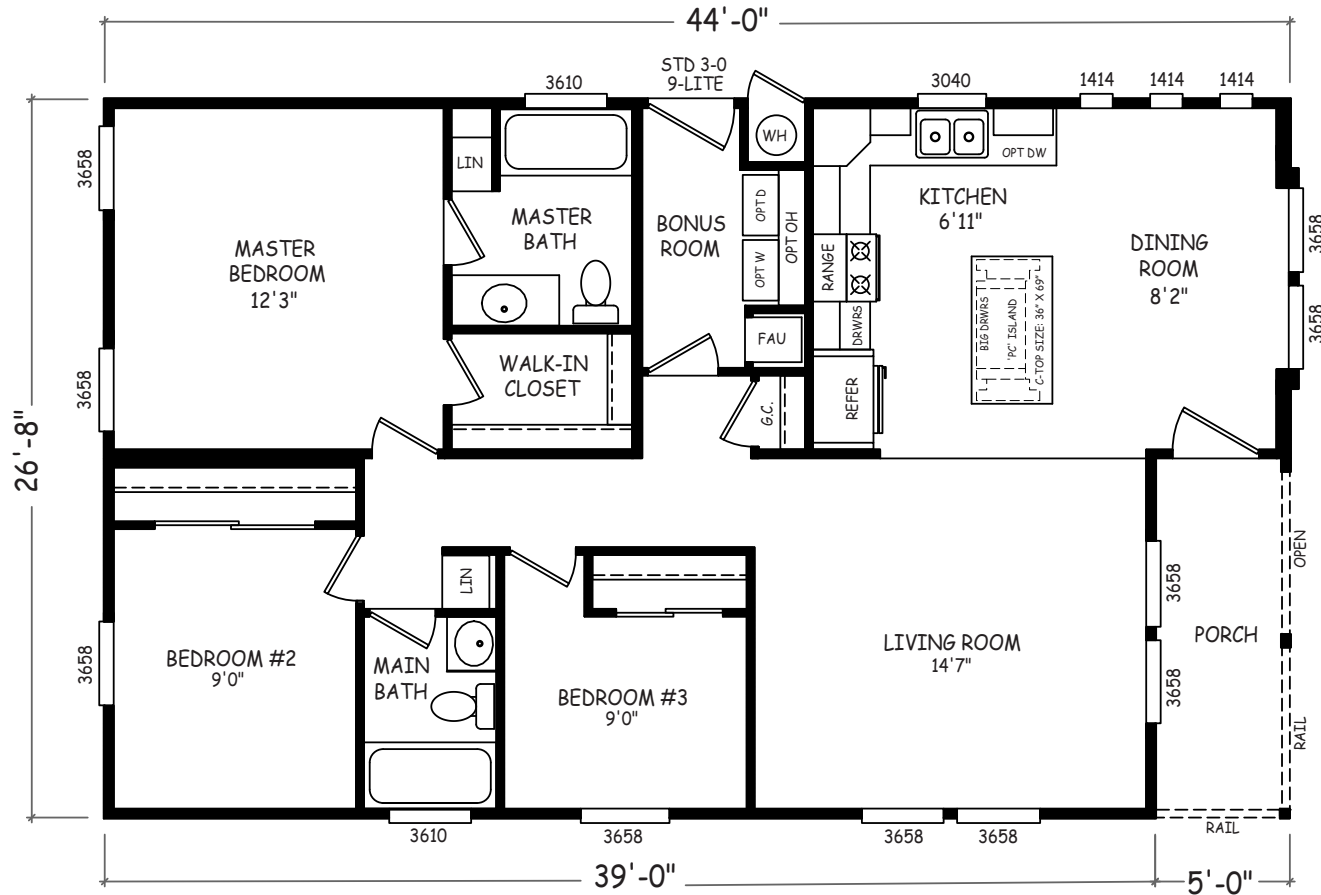

Killaly

Sedona Ridge Classic Series

1,173 SQ. FT. (Approximate) 3 Bedroom, 2 Bath

Last Updated: 2-2-23

FACTORY SELECT HOMES

4455 N. Stockton Hill Rd.
Kingman, AZ 86409

FactorySelectMH.com | 1-800-965-3641

IMPORTANT: Alta Cima Corp reserves the right to modify, cancel or substitute products or features of this event at any time without prior notice or obligation. Pictures and other promotional materials are representative and may depict or contain floor plans, square footages, elevations, options, upgrades, extra design features, decorations, floor coverings, specialty light fixtures, custom paint and wall coverings, window treatments, landscaping, sound and alarm systems, furnishings, appliances, and other designer/decorator features and amenities that are not included as part of the home and/or may not be available at all locations. Home, pricing and community information is subject to change, and homes to prior sale, at any time without notice or obligation. ©2020 Alta Cima Corp. All rights reserved.