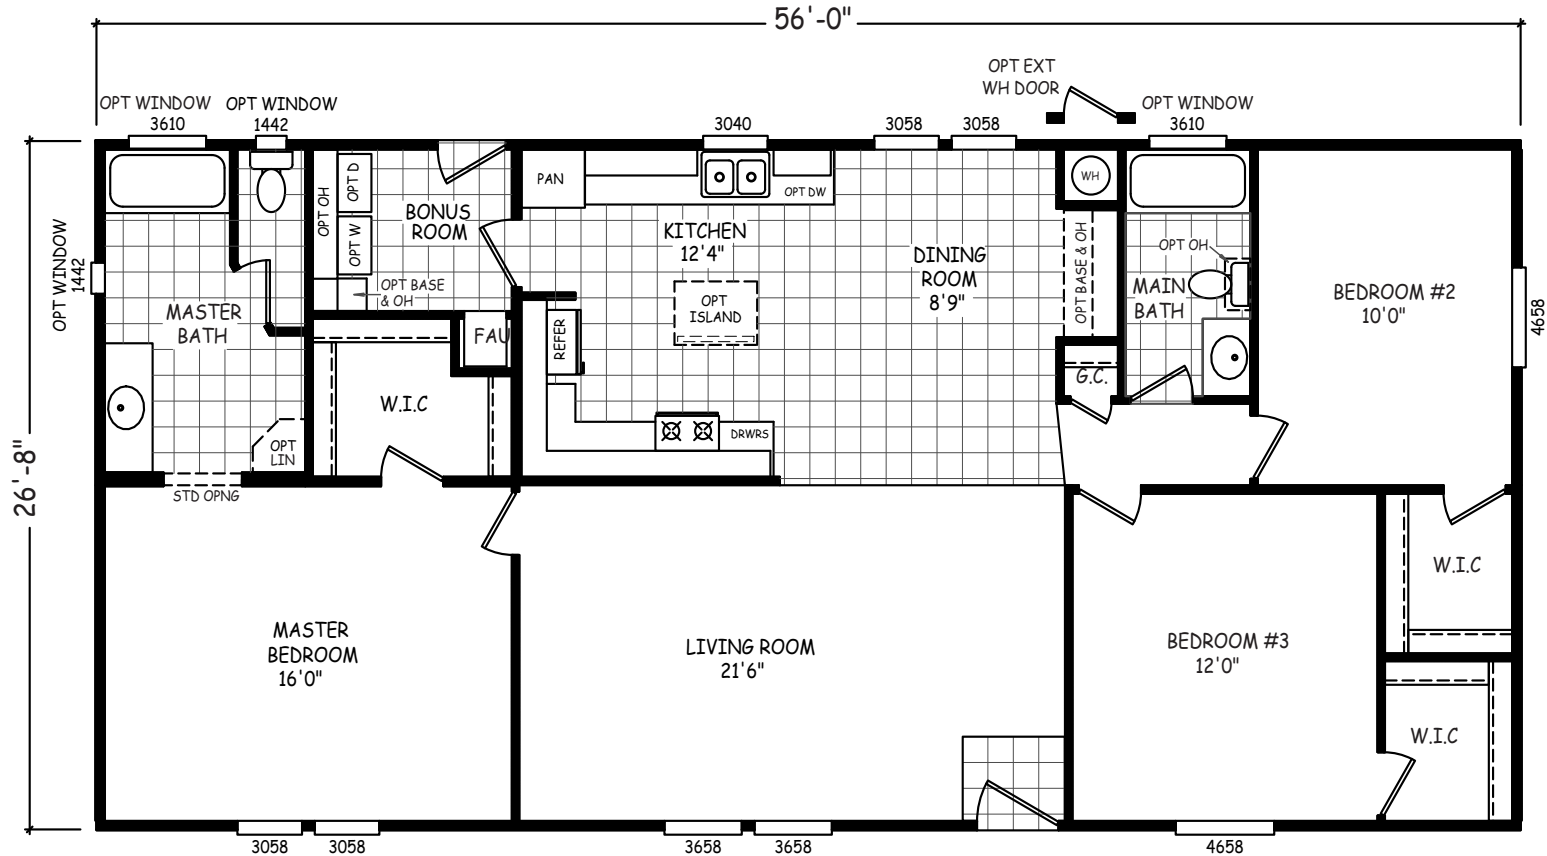

Knoll

FS Series

1,493 SQ. FT. (Approximate) 3 Bedroom, 2 Bath

Last Updated: 12-16-20

FACTORY SELECT HOMES

4455 N. Stockton Hill Rd.
Kingman, AZ 86409

FactorySelectMH.com | 1-800-965-3641

IMPORTANT: Alta Cima Corp reserves the right to modify, cancel or substitute products or features of this event at any time without prior notice or obligation. Pictures and other promotional materials are representative and may depict or contain floor plans, square footages, elevations, options, upgrades, extra design features, decorations, floor coverings, specialty light fixtures, custom paint and wall coverings, window treatments, landscaping, sound and alarm systems, furnishings, appliances, and other designer/decorator features and amenities that are not included as part of the home and/or may not be available at all locations. Home, pricing and community information is subject to change, and homes to prior sale, at any time without notice or obligation. ©2020 Alta Cima Corp. All rights reserved.