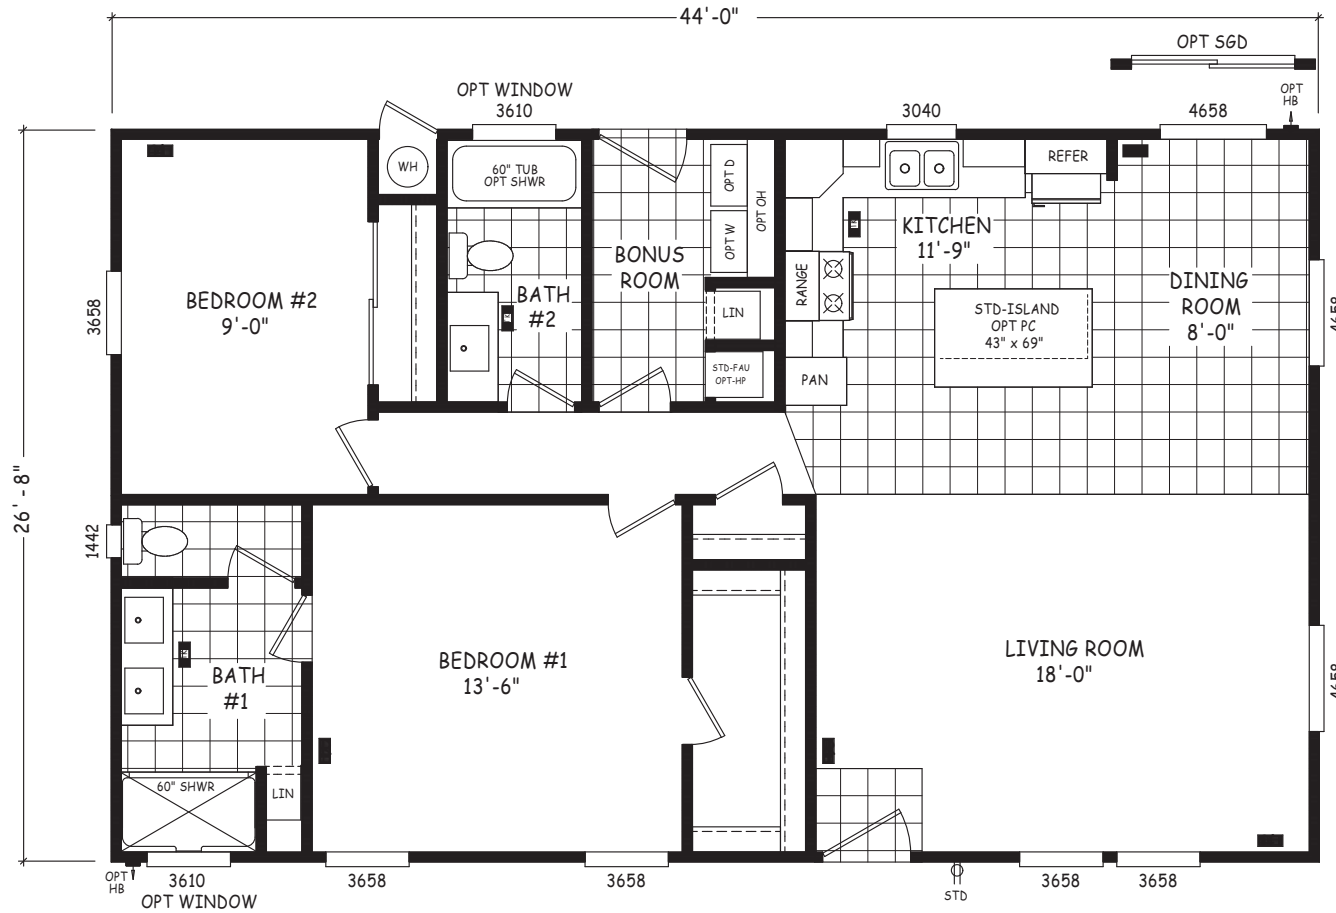

Kolton

Edge Series

1,174 SQ. FT. (Approximate) 2 Bedroom, 2 Bath

Last Updated: 8-22-22

FACTORY SELECT HOMES
 4455 N. Stockton Hill Rd.
 Kingman, AZ 86409

FactorySelectMH.com | 1-800-965-3641

IMPORTANT: Alta Cima Corp reserves the right to modify, cancel or substitute products or features of this event at any time without prior notice or obligation. Pictures and other promotional materials are representative and may depict or contain floor plans, square footages, elevations, options, upgrades, extra design features, decorations, floor coverings, specialty light fixtures, custom paint and wall coverings, window treatments, landscaping, sound and alarm systems, furnishings, appliances, and other designer/decorator features and amenities that are not included as part of the home and/or may not be available at all locations. Home, pricing and community information is subject to change, and homes to prior sale, at any time without notice or obligation. ©2020 Alta Cima Corp. All rights reserved.