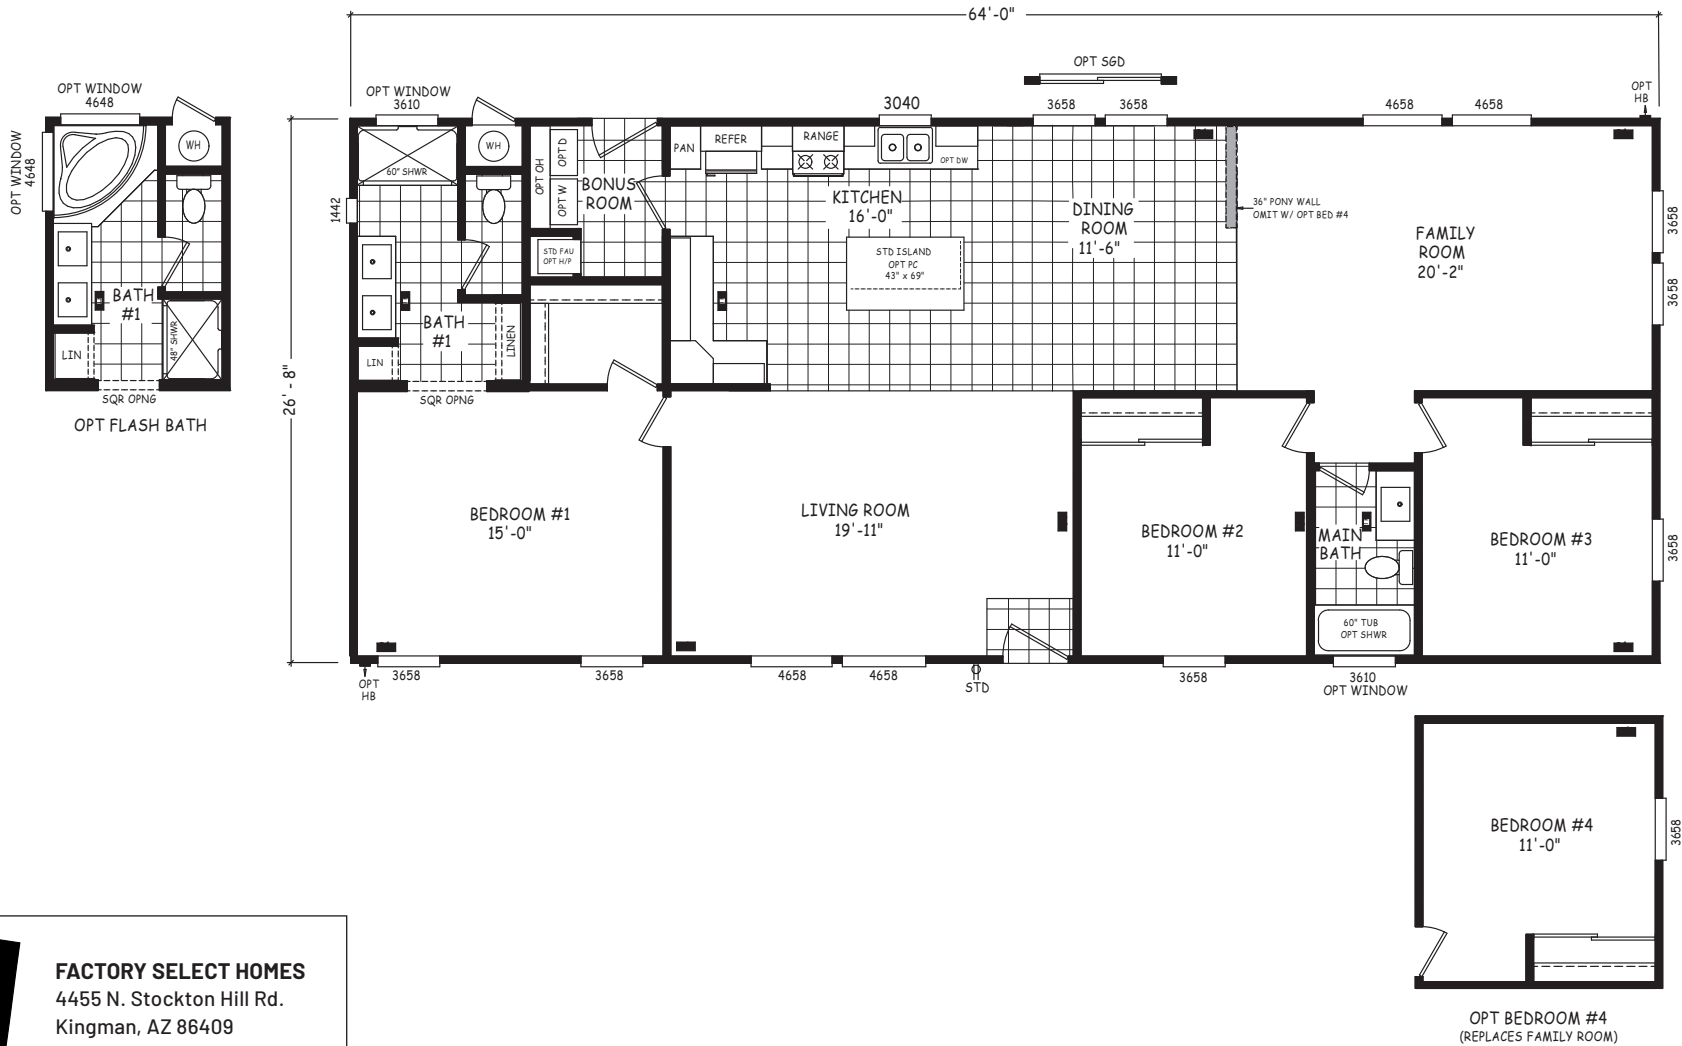

# Lalton

Edge Series

1,707 SQ. FT. (Approximate) 3 Bedroom, 2 Bath

Last Updated: 8-22-22

**FACTORY SELECT HOMES**  
 4455 N. Stockton Hill Rd.  
 Kingman, AZ 86409

**FactorySelectMH.com | 1-800-965-3641**

**IMPORTANT:** Alta Cima Corp reserves the right to modify, cancel or substitute products or features of this event at any time without prior notice or obligation. Pictures and other promotional materials are representative and may depict or contain floor plans, square footages, elevations, options, upgrades, extra design features, decorations, floor coverings, specialty light fixtures, custom paint and wall coverings, window treatments, landscaping, sound and alarm systems, furnishings, appliances, and other designer/decorator features and amenities that are not included as part of the home and/or may not be available at all locations. Home, pricing and community information is subject to change, and homes to prior sale, at any time without notice or obligation. ©2020 Alta Cima Corp. All rights reserved.