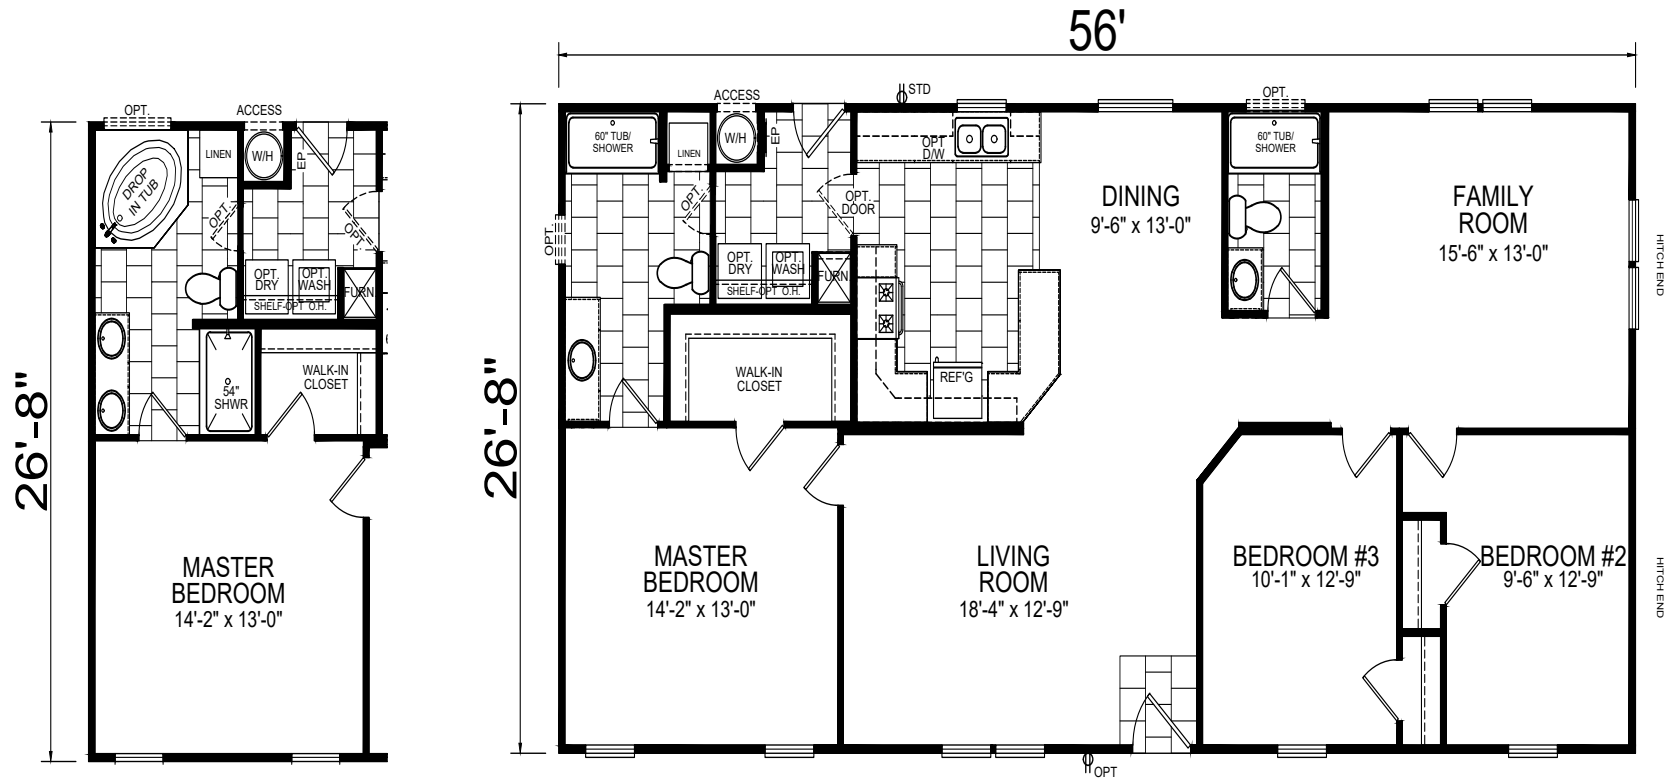

Landover

American Freedom Series

1,493 SQ. FT. (Approximate) 3 Bedroom, 2 Bath

Last Updated: 11-4-20

FACTORY SELECT HOMES

4455 N. Stockton Hill Rd.
Kingman, AZ 86409

FactorySelectMH.com | 1-800-965-3641

IMPORTANT: Alta Cima Corp reserves the right to modify, cancel or substitute products or features of this event at any time without prior notice or obligation. Pictures and other promotional materials are representative and may depict or contain floor plans, square footages, elevations, options, upgrades, extra design features, decorations, floor coverings, specialty light fixtures, custom paint and wall coverings, window treatments, landscaping, sound and alarm systems, furnishings, appliances, and other designer/decorator features and amenities that are not included as part of the home and/or may not be available at all locations. Home, pricing and community information is subject to change, and homes to prior sale, at any time without notice or obligation. ©2020 Alta Cima Corp. All rights reserved.