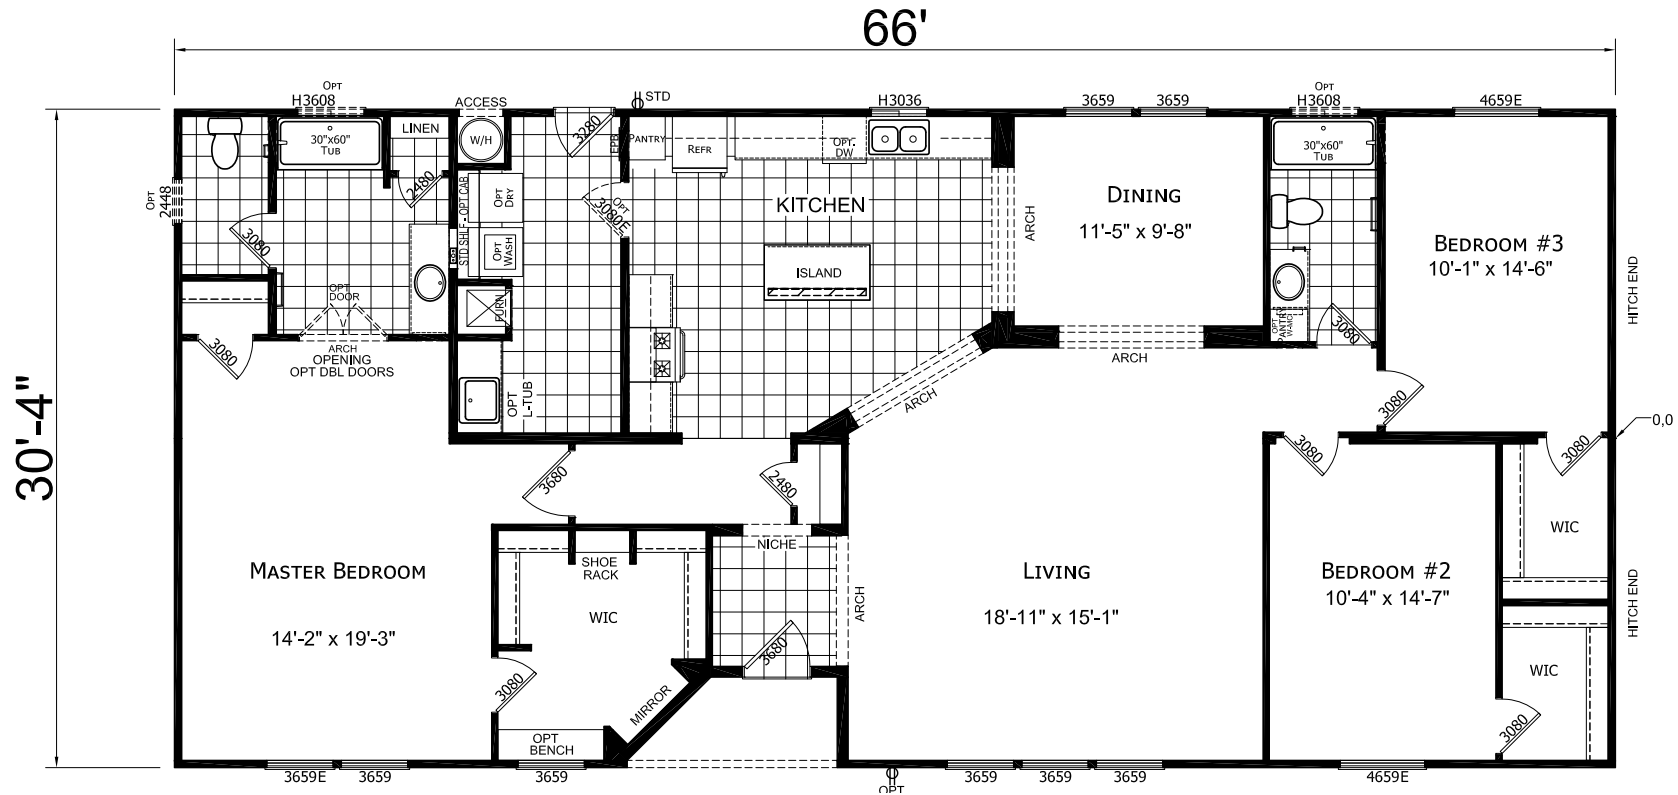

Lanier

American Freedom Series

2,002 SQ. FT. (Approximate) 3 Bedroom, 2 Bath

Last Updated: 11-4-20

FACTORY SELECT HOMES

4455 N. Stockton Hill Rd.
Kingman, AZ 86409

FactorySelectMH.com | 1-800-965-3641

IMPORTANT: Alta Cima Corp reserves the right to modify, cancel or substitute products or features of this event at any time without prior notice or obligation. Pictures and other promotional materials are representative and may depict or contain floor plans, square footages, elevations, options, upgrades, extra design features, decorations, floor coverings, specialty light fixtures, custom paint and wall coverings, window treatments, landscaping, sound and alarm systems, furnishings, appliances, and other designer/decorator features and amenities that are not included as part of the home and/or may not be available at all locations. Home, pricing and community information is subject to change, and homes to prior sale, at any time without notice or obligation. ©2020 Alta Cima Corp. All rights reserved.