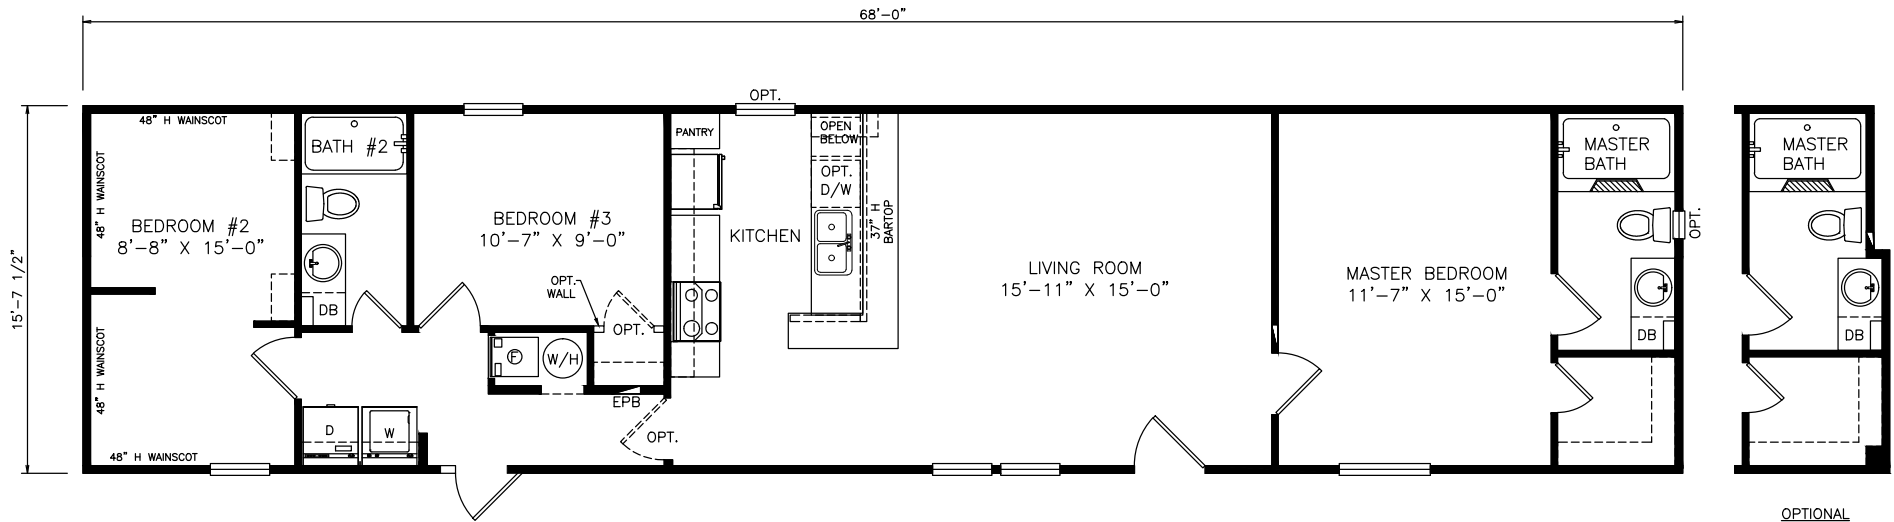

Leeds

Heritage Series - Single Section

1,068 SQ. FT. (Approximate) 3 Bedrooms, 2 Baths

Last Updated: 6-28-21

FACTORY SELECT HOMES
 4455 N. Stockton Hill Rd.
 Kingman, AZ 86409

FactorySelectMH.com | 1-800-965-3641