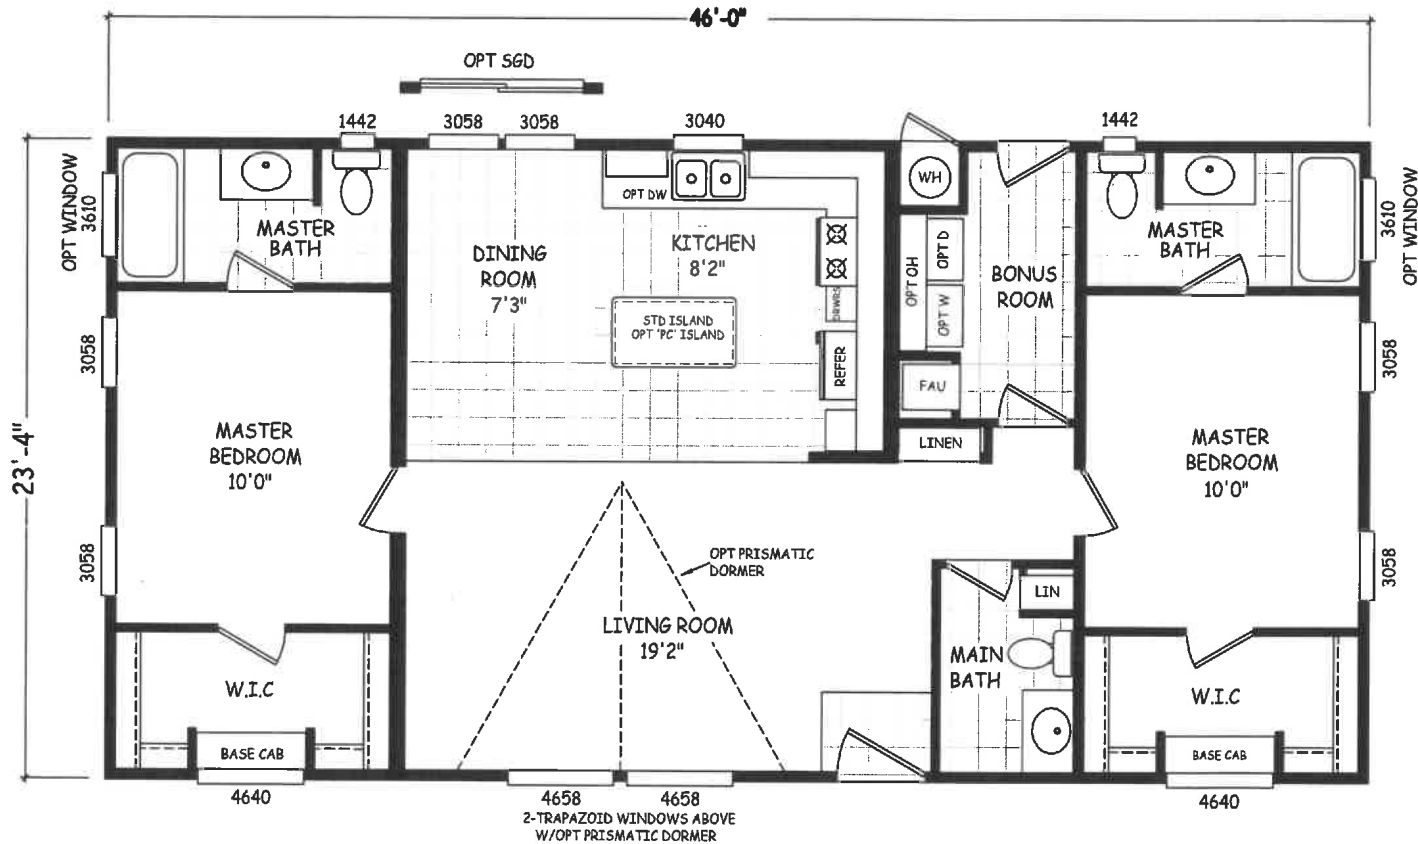

Lomakai

Landmark Series

1,073 SQ. FT. (Approximate) 2 Bedrooms, 2.5 Baths

Last Updated: 12-14-20

FACTORY SELECT HOMES

4455 N. Stockton Hill Rd.
Kingman, AZ 86409

FactorySelectMH.com | 1-800-965-3641

IMPORTANT: Alta Cima Corp reserves the right to modify, cancel or substitute products or features of this event at any time without prior notice or obligation. Pictures and other promotional materials are representative and may depict or contain floor plans, square footages, elevations, options, upgrades, extra design features, decorations, floor coverings, specialty light fixtures, custom paint and wall coverings, window treatments, landscaping, sound and alarm systems, furnishings, appliances, and other designer/decorator features and amenities that are not included as part of the home and/or may not be available at all locations. Home, pricing and community information is subject to change, and homes to prior sale, at any time without notice or obligation. ©2020 Alta Cima Corp. All rights reserved.