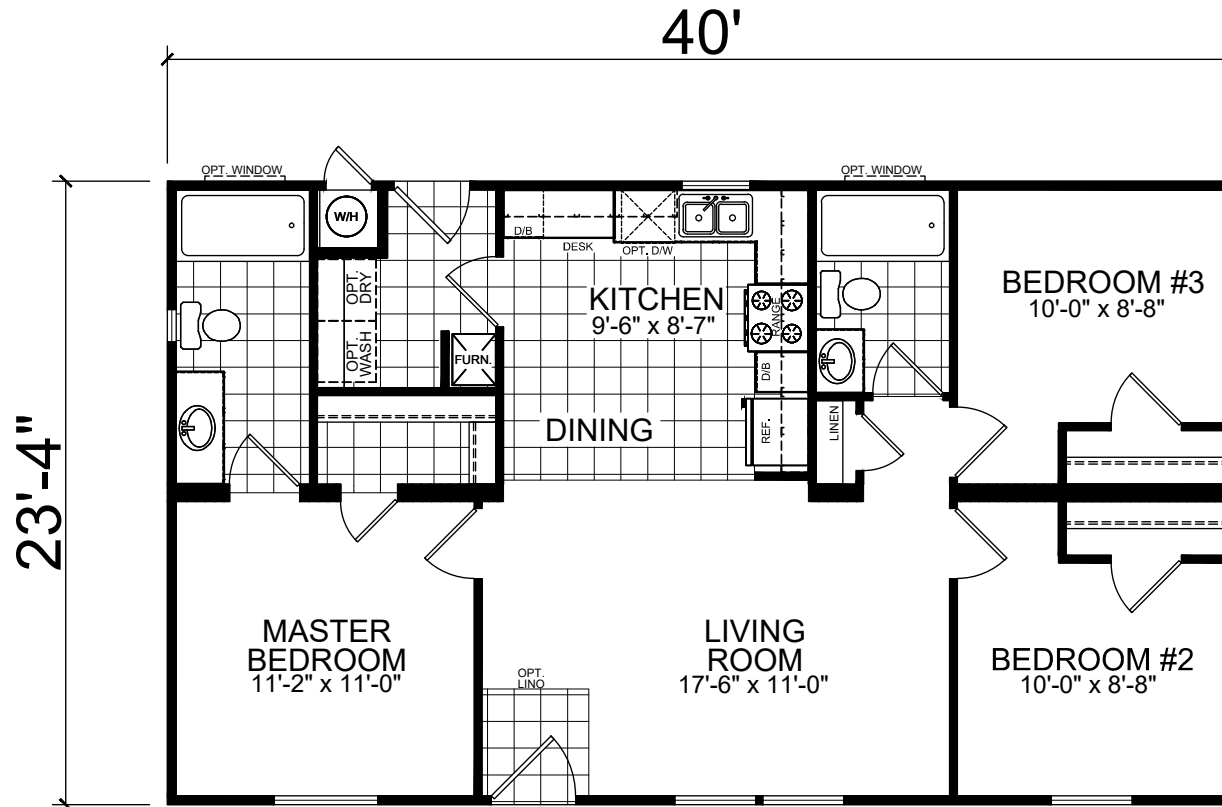

Lomila

Creekside Manor Series

933 SQ. FT. (Approximate) 3 Bedrooms, 2 Baths

Last Updated: 10-13-20

FACTORY SELECT HOMES
4455 N. Stockton Hill Rd.
Kingman, AZ 86409

FactorySelectMH.com | 1-800-965-3641

IMPORTANT: Alta Cima Corp reserves the right to modify, cancel or substitute products or features of this event at any time without prior notice or obligation. Pictures and other promotional materials are representative and may depict or contain floor plans, square footages, elevations, options, upgrades, extra design features, decorations, floor coverings, specialty light fixtures, custom paint and wall coverings, window treatments, landscaping, sound and alarm systems, furnishings, appliances, and other designer/decorator features and amenities that are not included as part of the home and/or may not be available at all locations. Home, pricing and community information is subject to change, and homes to prior sale, at any time without notice or obligation. ©2020 Alta Cima Corp. All rights reserved.