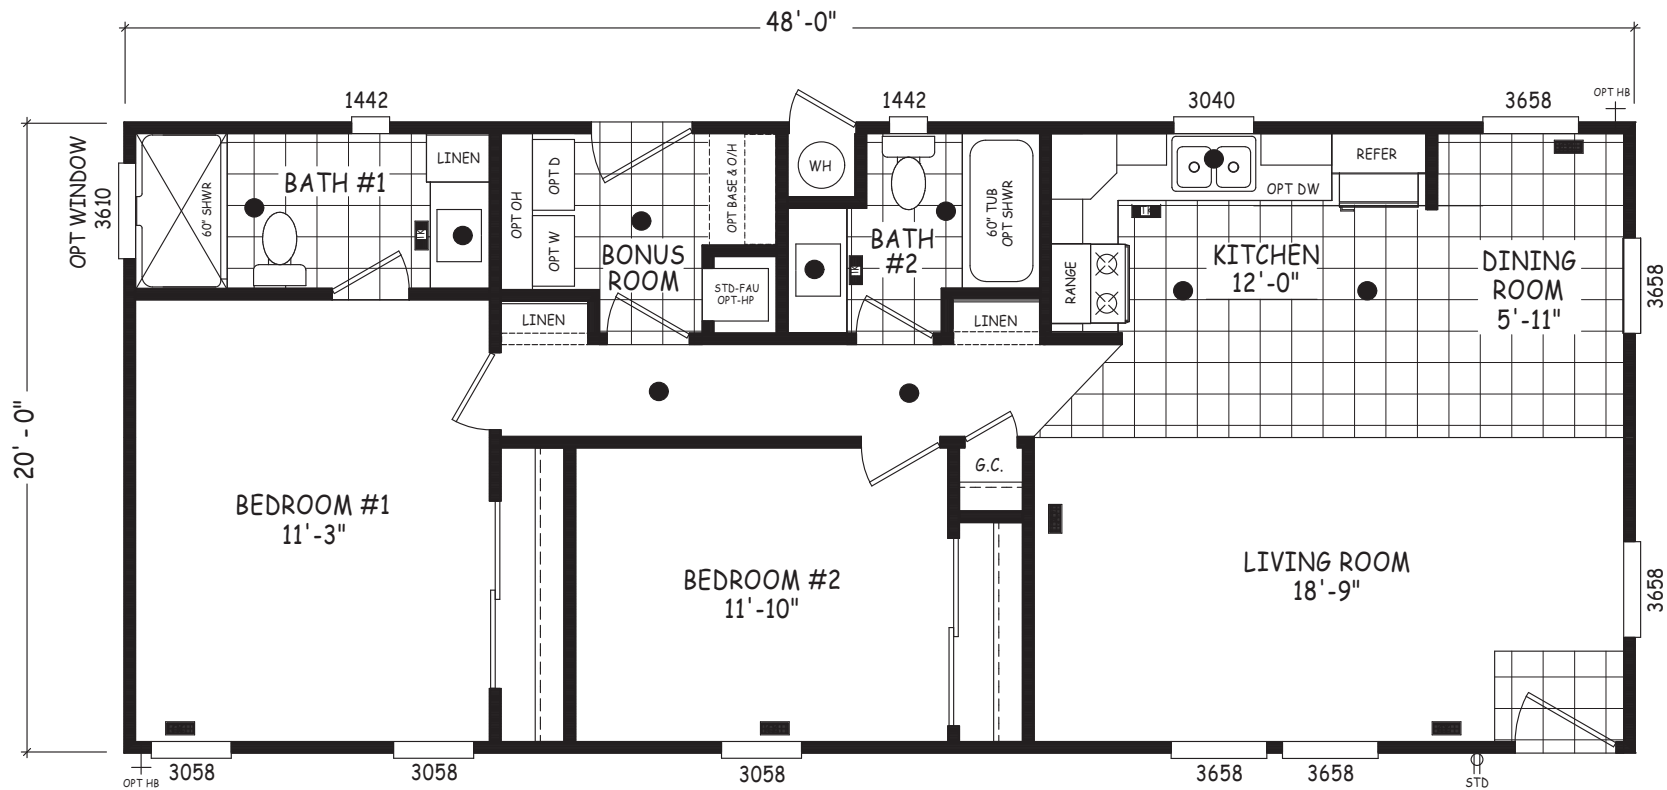

Los Altos

Edge Series

960 SQ. FT. (Approximate) 2 Bedroom, 2 Bath

Last Updated: 5-21-24

FACTORY SELECT HOMES

4455 N. Stockton Hill Rd.
Kingman, AZ 86409

FactorySelectMH.com | 1-800-965-3641

IMPORTANT: Alta Cima Corp reserves the right to modify, cancel or substitute products or features of this event at any time without prior notice or obligation. Pictures and other promotional materials are representative and may depict or contain floor plans, square footages, elevations, options, upgrades, extra design features, decorations, floor coverings, specialty light fixtures, custom paint and wall coverings, window treatments, landscaping, sound and alarm systems, furnishings, appliances, and other designer/decorator features and amenities that are not included as part of the home and/or may not be available at all locations. Home, pricing and community information is subject to change, and homes to prior sale, at any time without notice or obligation. ©2020 Alta Cima Corp. All rights reserved.