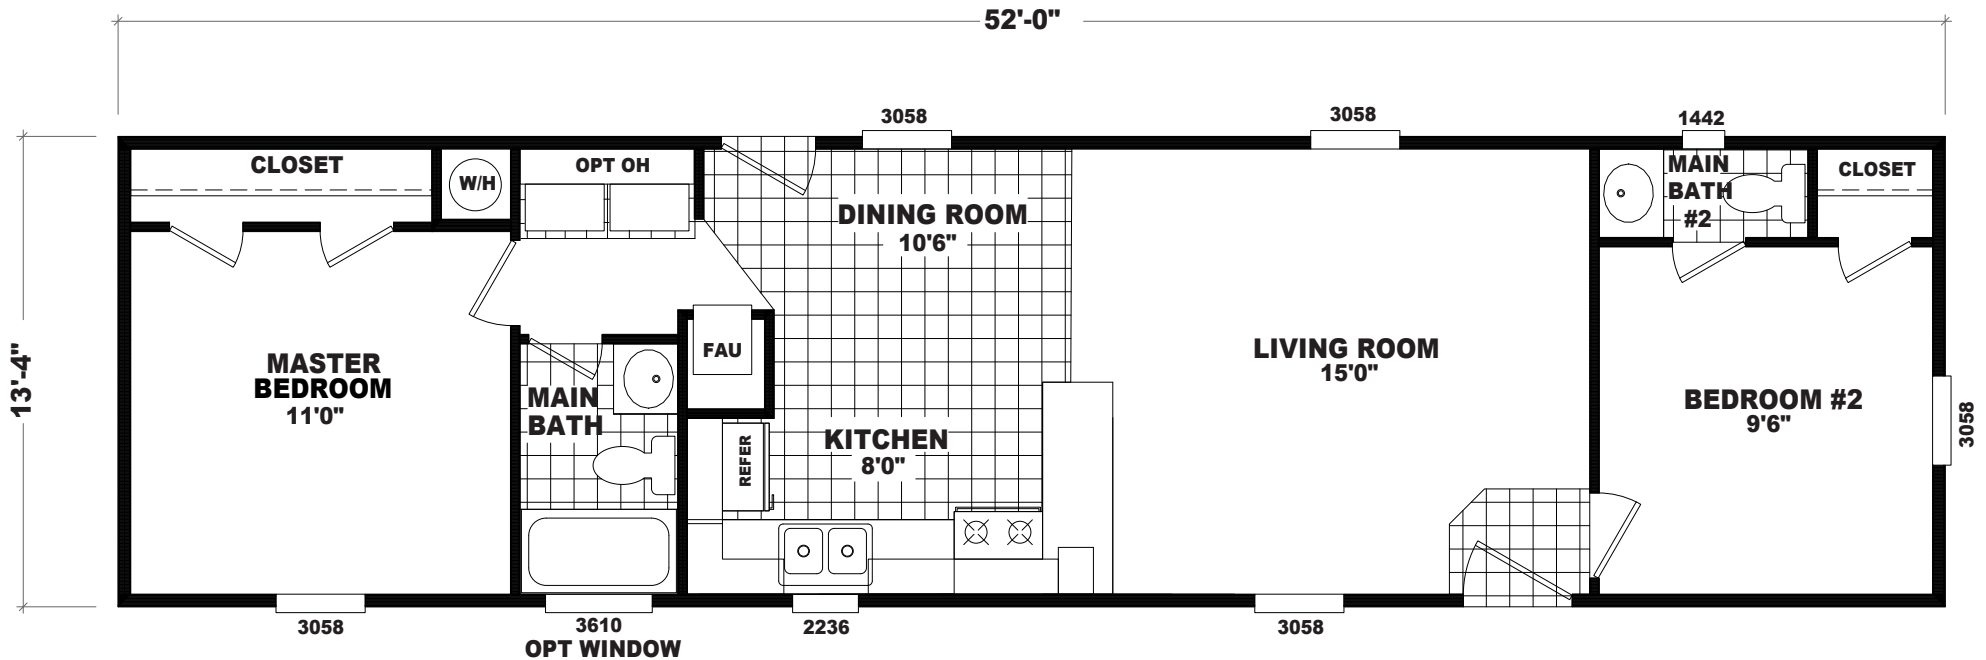

# Lynnette

GS Series

693 SQ. FT. (Approximate) 2 Bedrooms, 2 Baths

Last Updated: 12-15-20

**FACTORY SELECT HOMES**  
 4455 N. Stockton Hill Rd.  
 Kingman, AZ 86409

**FactorySelectMH.com | 1-800-965-3641**