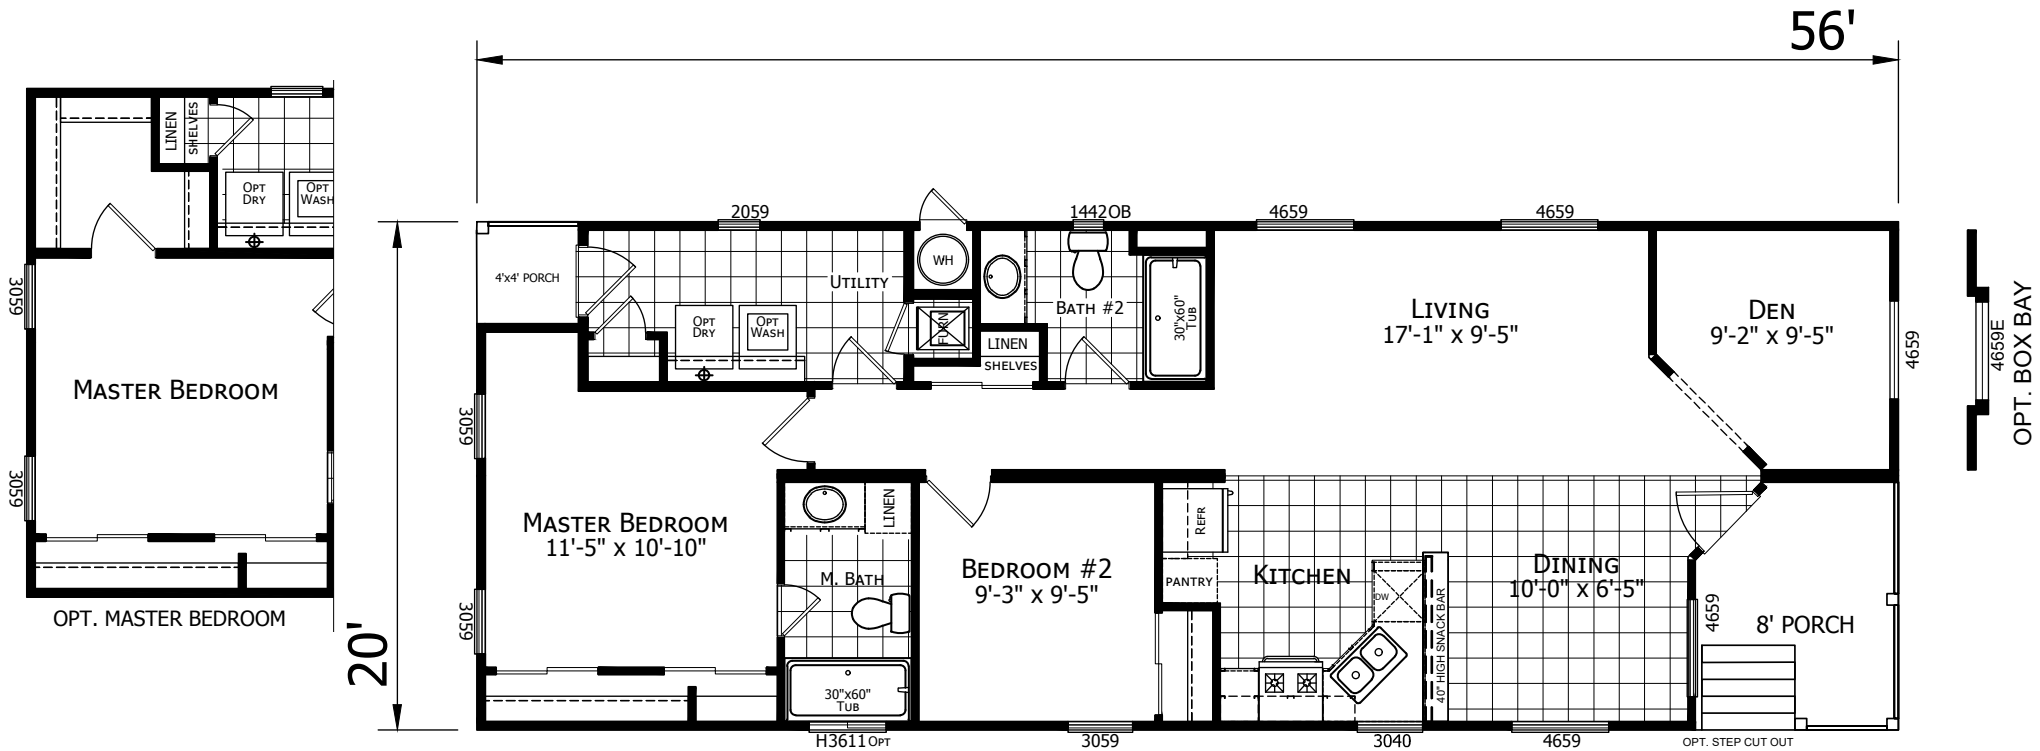

Marloma

Creekside Manor Series

1,046 SQ. FT. (Approximate) 2 Bedrooms, 2 Baths

Last Updated: 10-13-20

FACTORY SELECT HOMES
4455 N. Stockton Hill Rd.
Kingman, AZ 86409

FactorySelectMH.com | 1-800-965-3641

IMPORTANT: Alta Cima Corp reserves the right to modify, cancel or substitute products or features of this event at any time without prior notice or obligation. Pictures and other promotional materials are representative and may depict or contain floor plans, square footages, elevations, options, upgrades, extra design features, decorations, floor coverings, specialty light fixtures, custom paint and wall coverings, window treatments, landscaping, sound and alarm systems, furnishings, appliances, and other designer/decorator features and amenities that are not included as part of the home and/or may not be available at all locations. Home, pricing and community information is subject to change, and homes to prior sale, at any time without notice or obligation. ©2020 Alta Cima Corp. All rights reserved.