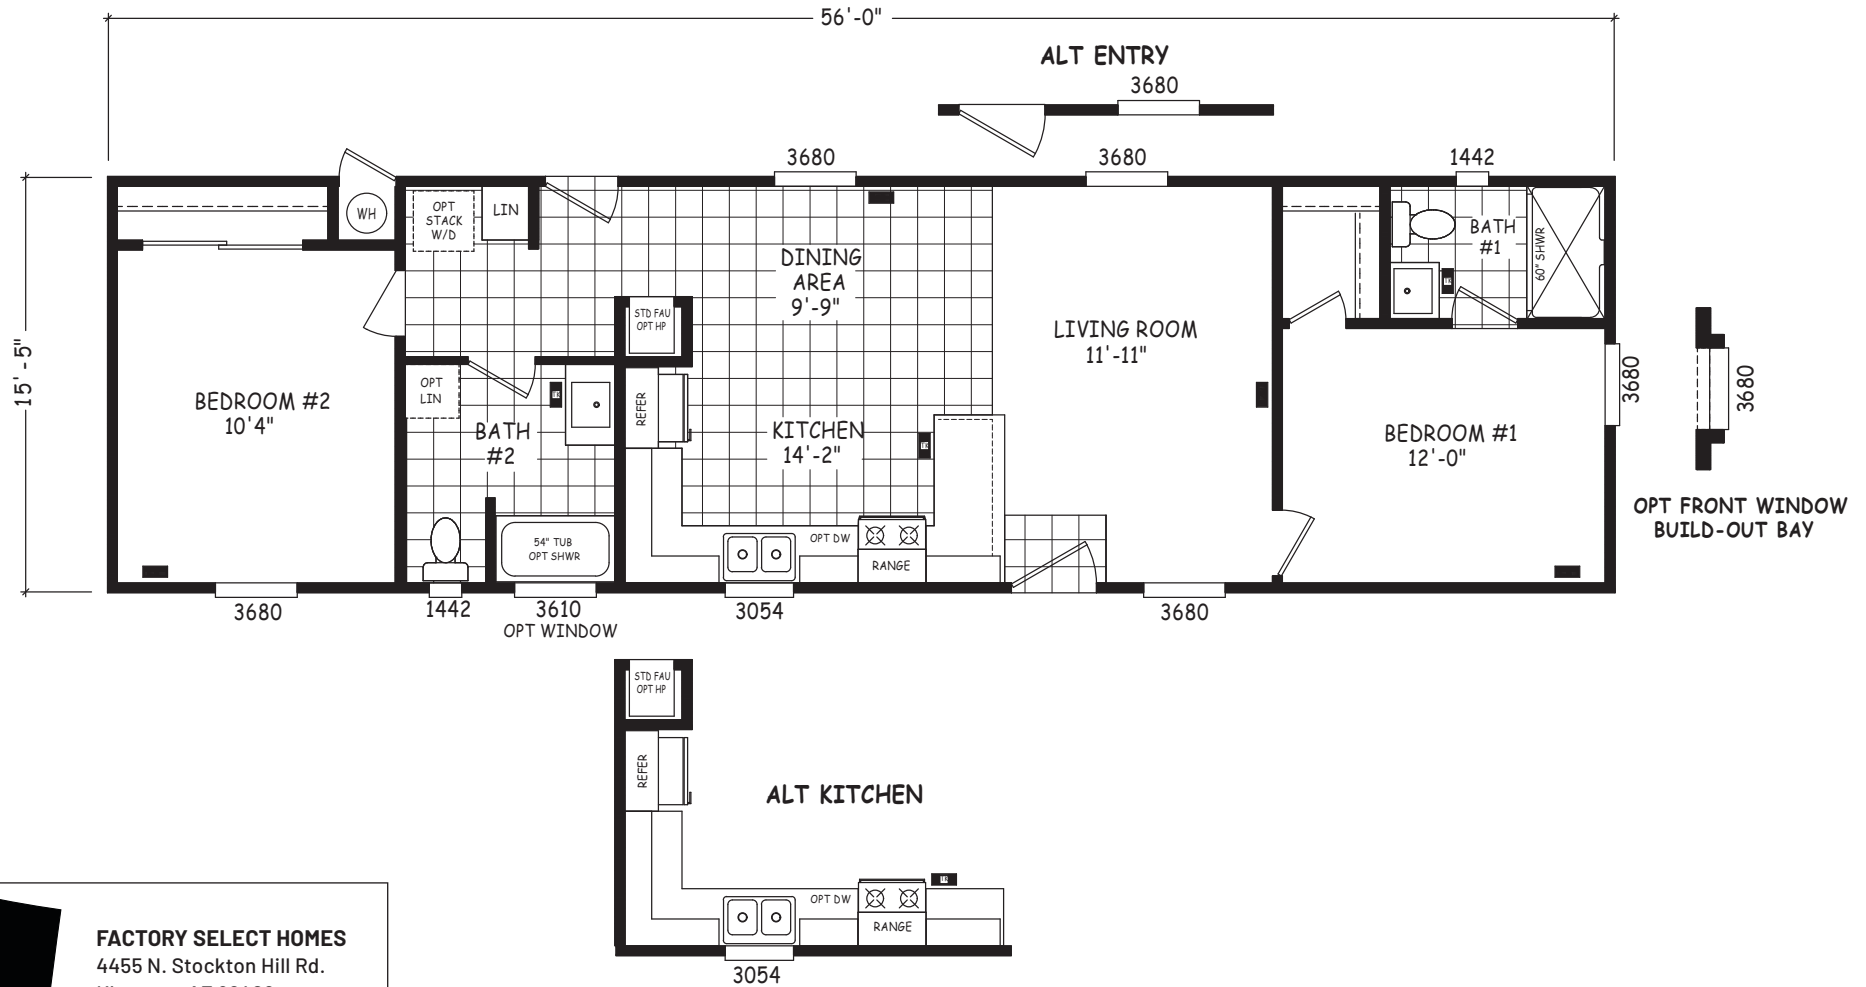

Mauve

Encore Single Wide Series

864 SQ. FT. (Approximate) 2 Bedroom, 2 Bath

Last Updated: 12-12-22

FACTORY SELECT HOMES
4455 N. Stockton Hill Rd.
Kingman, AZ 86409

FactorySelectMH.com | 1-800-965-3641

IMPORTANT: Alta Cima Corp reserves the right to modify, cancel or substitute products or features of this event at any time without prior notice or obligation. Pictures and other promotional materials are representative and may depict or contain floor plans, square footages, elevations, options, upgrades, extra design features, decorations, floor coverings, specialty light fixtures, custom paint and wall coverings, window treatments, landscaping, sound and alarm systems, furnishings, appliances, and other designer/decorator features and amenities that are not included as part of the home and/or may not be available at all locations. Home, pricing and community information is subject to change, and homes to prior sale, at any time without notice or obligation. ©2020 Alta Cima Corp. All rights reserved.