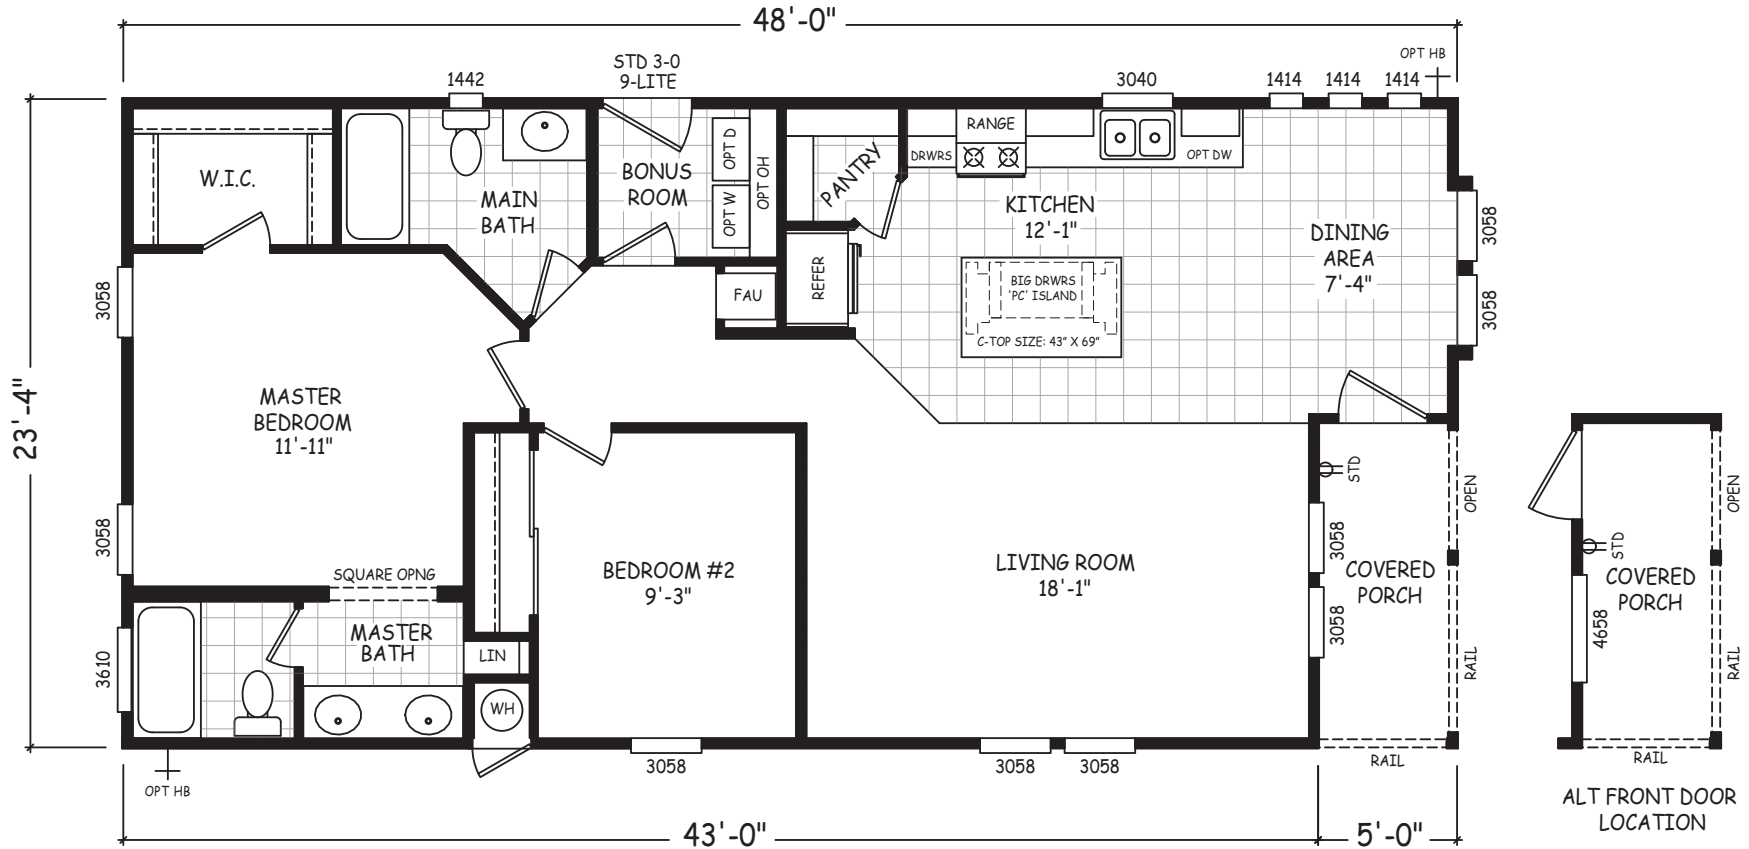

Mazenod

Sedona Ridge Classic Series

1,120 SQ. FT. (Approximate) 2 Bedroom, 2 Bath

Last Updated: 5-21-24

FACTORY SELECT HOMES
 4455 N. Stockton Hill Rd.
 Kingman, AZ 86409

FactorySelectMH.com | 1-800-965-3641