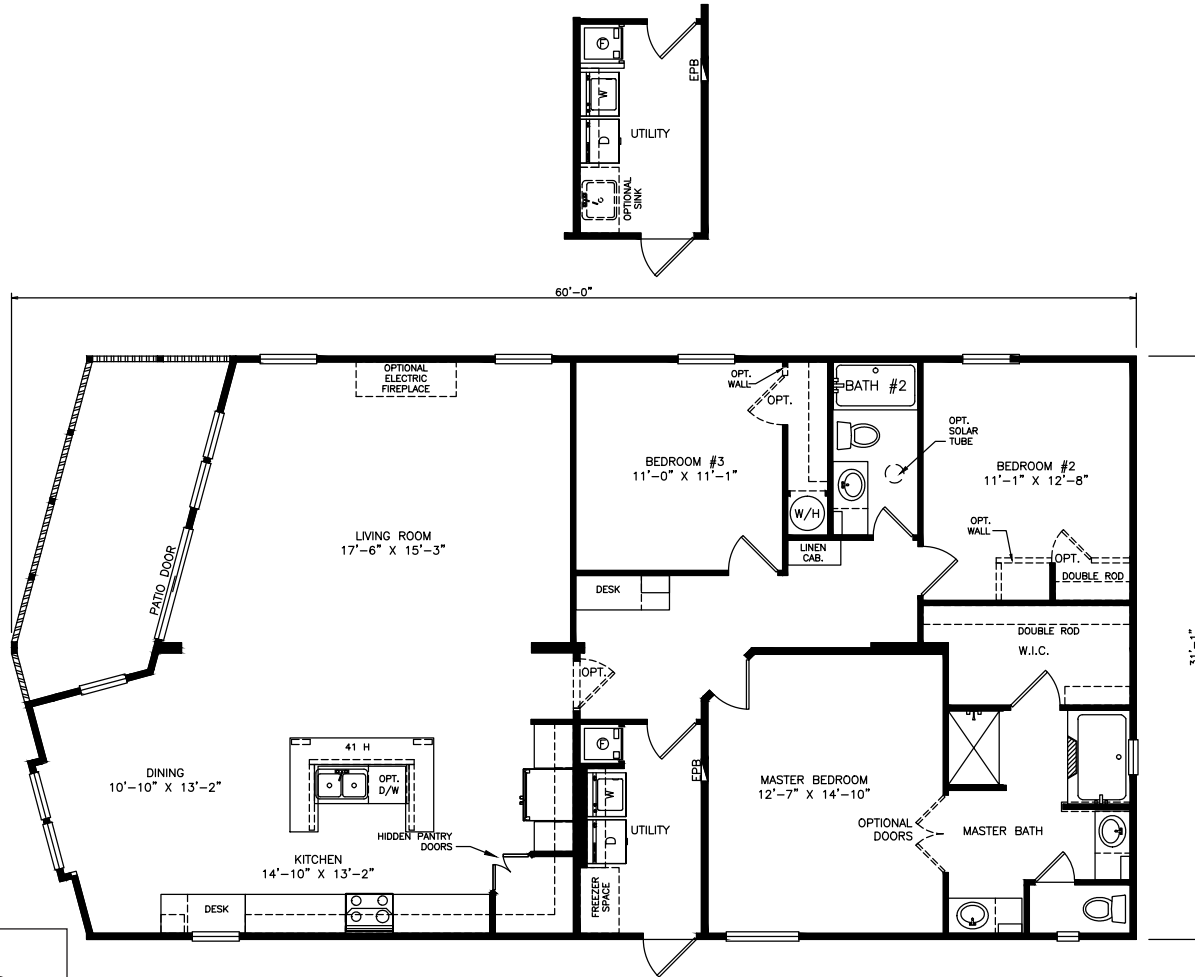

McCarran

Classic Series - Multi Section

1,678 SQ. FT. (Approximate) 3 Bedrooms, 2 Baths

Last Updated: 6-25-21

FACTORY SELECT HOMES
4455 N. Stockton Hill Rd.
Kingman, AZ 86409

FactorySelectMH.com | 1-800-965-3641