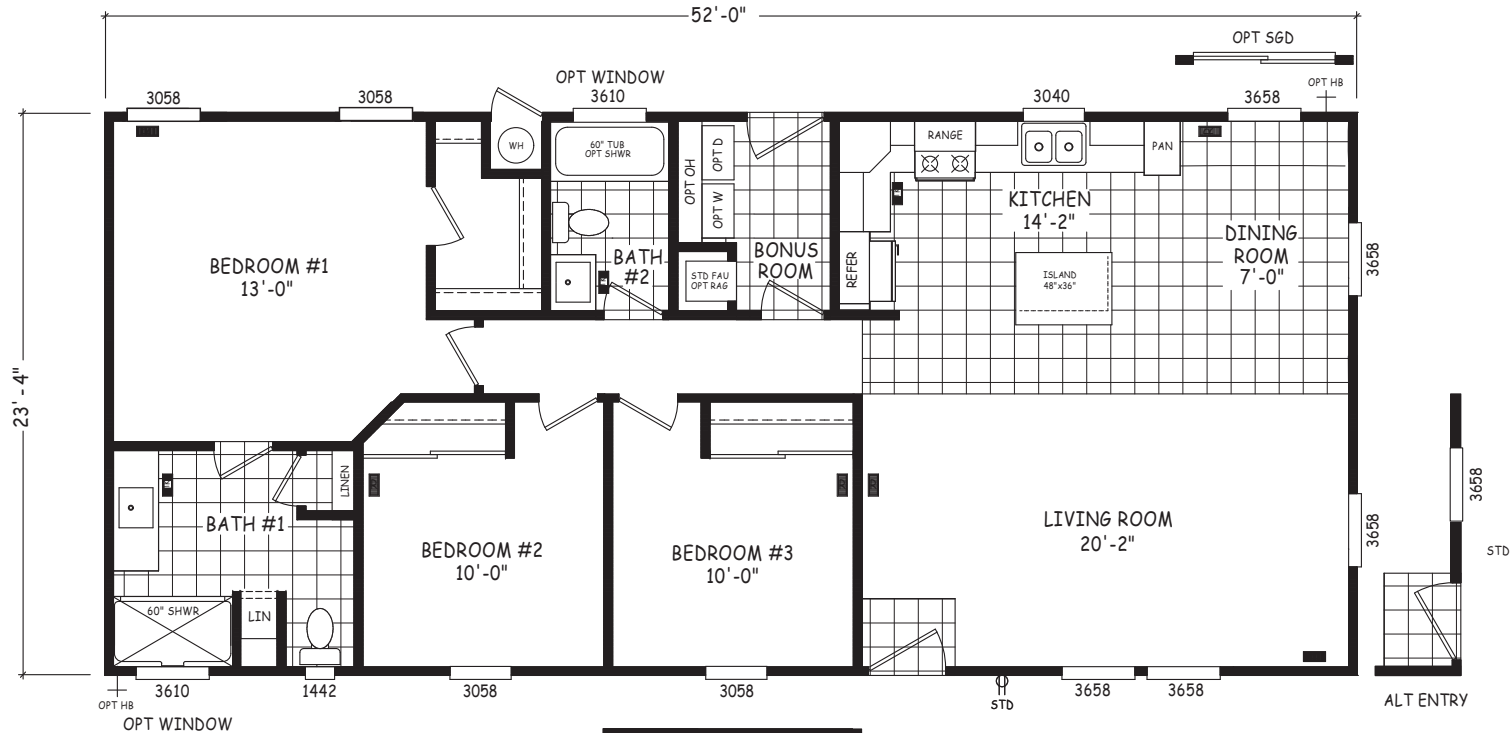

McPherson

Edge Series

1,214 SQ. FT. (Approximate) 3 Bedroom, 2 Bath

Last Updated: 5-21-24

FACTORY SELECT HOMES
4455 N. Stockton Hill Rd.
Kingman, AZ 86409

FactorySelectMH.com | 1-800-965-3641

IMPORTANT: Alta Cima Corp reserves the right to modify, cancel or substitute products or features of this event at any time without prior notice or obligation. Pictures and other promotional materials are representative and may depict or contain floor plans, square footages, elevations, options, upgrades, extra design features, decorations, floor coverings, specialty light fixtures, custom paint and wall coverings, window treatments, landscaping, sound and alarm systems, furnishings, appliances, and other designer/decorator features and amenities that are not included as part of the home and/or may not be available at all locations. Home, pricing and community information is subject to change, and homes to prior sale, at any time without notice or obligation. ©2020 Alta Cima Corp. All rights reserved.