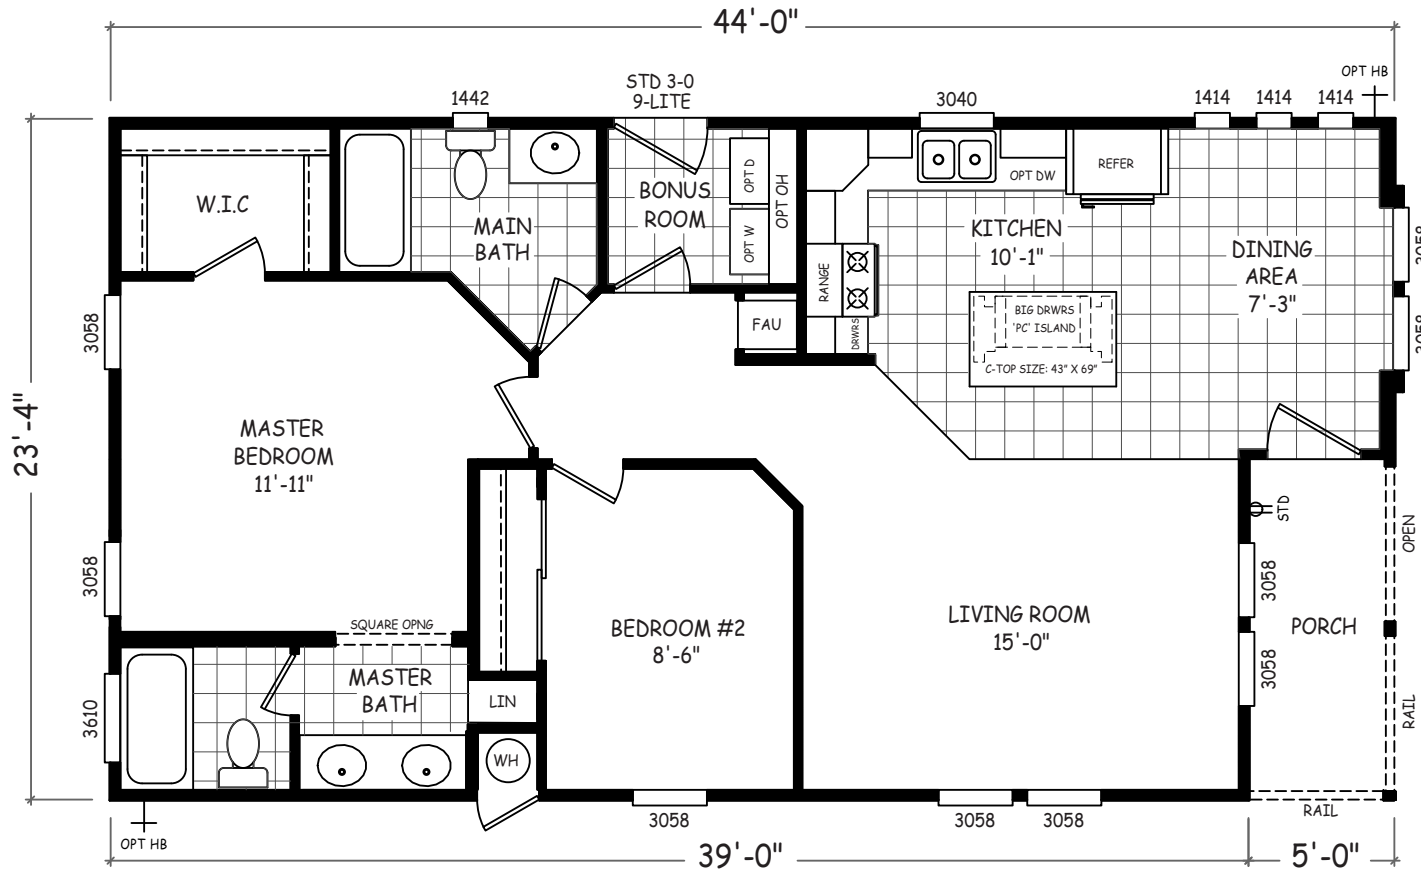

Melaval

Sedona Ridge Classic Series

1,027 SQ. FT. (Approximate) 2 Bedroom, 2 Bath

Last Updated: 5-21-24

FACTORY SELECT HOMES

4455 N. Stockton Hill Rd.
Kingman, AZ 86409

FactorySelectMH.com | 1-800-965-3641

IMPORTANT: Alta Cima Corp reserves the right to modify, cancel or substitute products or features of this event at any time without prior notice or obligation. Pictures and other promotional materials are representative and may depict or contain floor plans, square footages, elevations, options, upgrades, extra design features, decorations, floor coverings, specialty light fixtures, custom paint and wall coverings, window treatments, landscaping, sound and alarm systems, furnishings, appliances, and other designer/decorator features and amenities that are not included as part of the home and/or may not be available at all locations. Home, pricing and community information is subject to change, and homes to prior sale, at any time without notice or obligation. ©2020 Alta Cima Corp. All rights reserved.