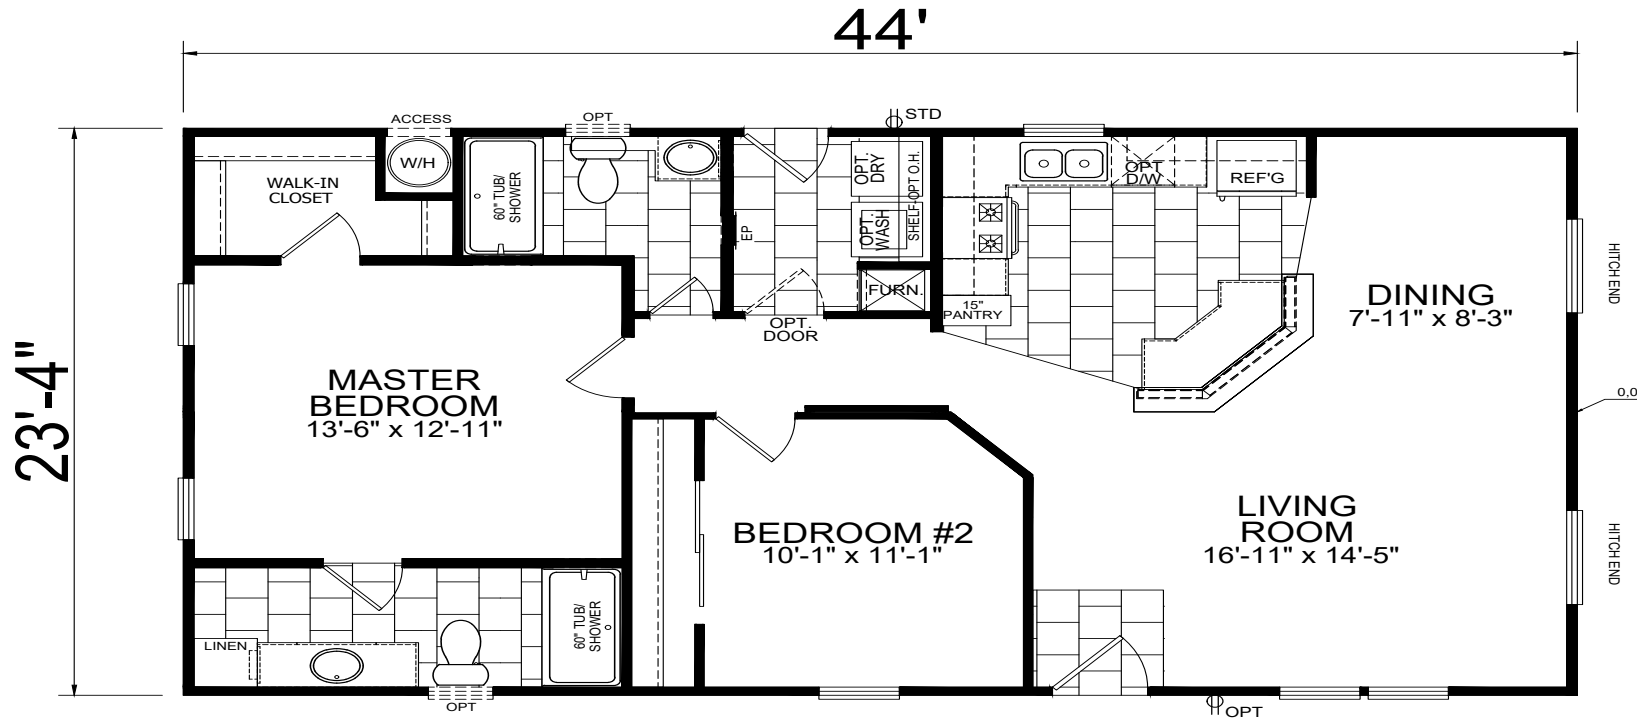

Merrifield

American Freedom Series

1,027 SQ. FT. (Approximate) 2 Bedroom, 2 Bath

Last Updated: 11-4-20

FACTORY SELECT HOMES

4455 N. Stockton Hill Rd.
Kingman, AZ 86409

FactorySelectMH.com | 1-800-965-3641

IMPORTANT: Alta Cima Corp reserves the right to modify, cancel or substitute products or features of this event at any time without prior notice or obligation. Pictures and other promotional materials are representative and may depict or contain floor plans, square footages, elevations, options, upgrades, extra design features, decorations, floor coverings, specialty light fixtures, custom paint and wall coverings, window treatments, landscaping, sound and alarm systems, furnishings, appliances, and other designer/decorator features and amenities that are not included as part of the home and/or may not be available at all locations. Home, pricing and community information is subject to change, and homes to prior sale, at any time without notice or obligation. ©2020 Alta Cima Corp. All rights reserved.