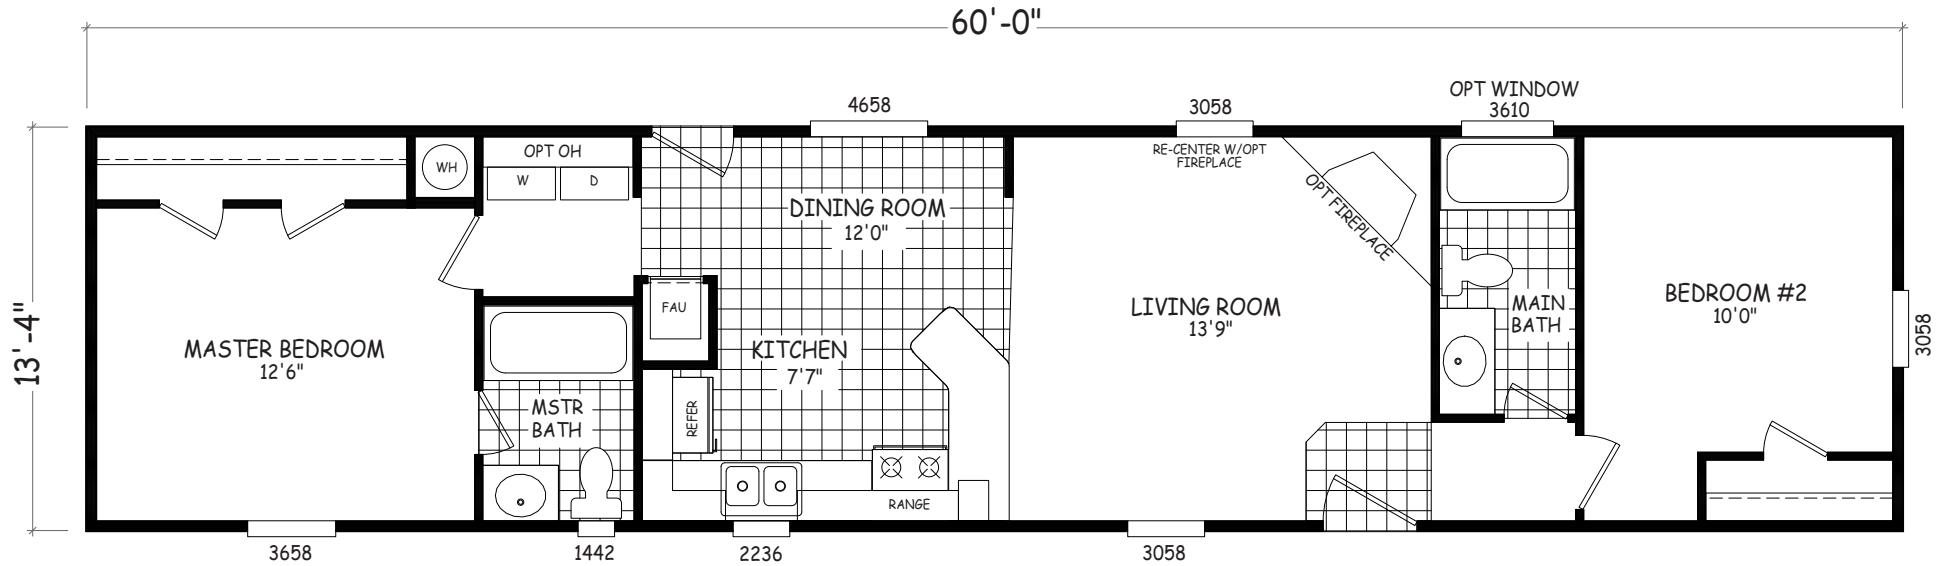

Metcalfe

GS Series

800 SQ. FT. (Approximate) 2 Bedrooms, 2 Baths

Last Updated: 12-15-20

FACTORY SELECT HOMES
 4455 N. Stockton Hill Rd.
 Kingman, AZ 86409

FactorySelectMH.com | 1-800-965-3641

IMPORTANT: Alta Cima Corp reserves the right to modify, cancel or substitute products or features of this event at any time without prior notice or obligation. Pictures and other promotional materials are representative and may depict or contain floor plans, square footages, elevations, options, upgrades, extra design features, decorations, floor coverings, specialty light fixtures, custom paint and wall coverings, window treatments, landscaping, sound and alarm systems, furnishings, appliances, and other designer/decorator features and amenities that are not included as part of the home and/or may not be available at all locations. Home, pricing and community information is subject to change, and homes to prior sale, at any time without notice or obligation. ©2020 Alta Cima Corp. All rights reserved.