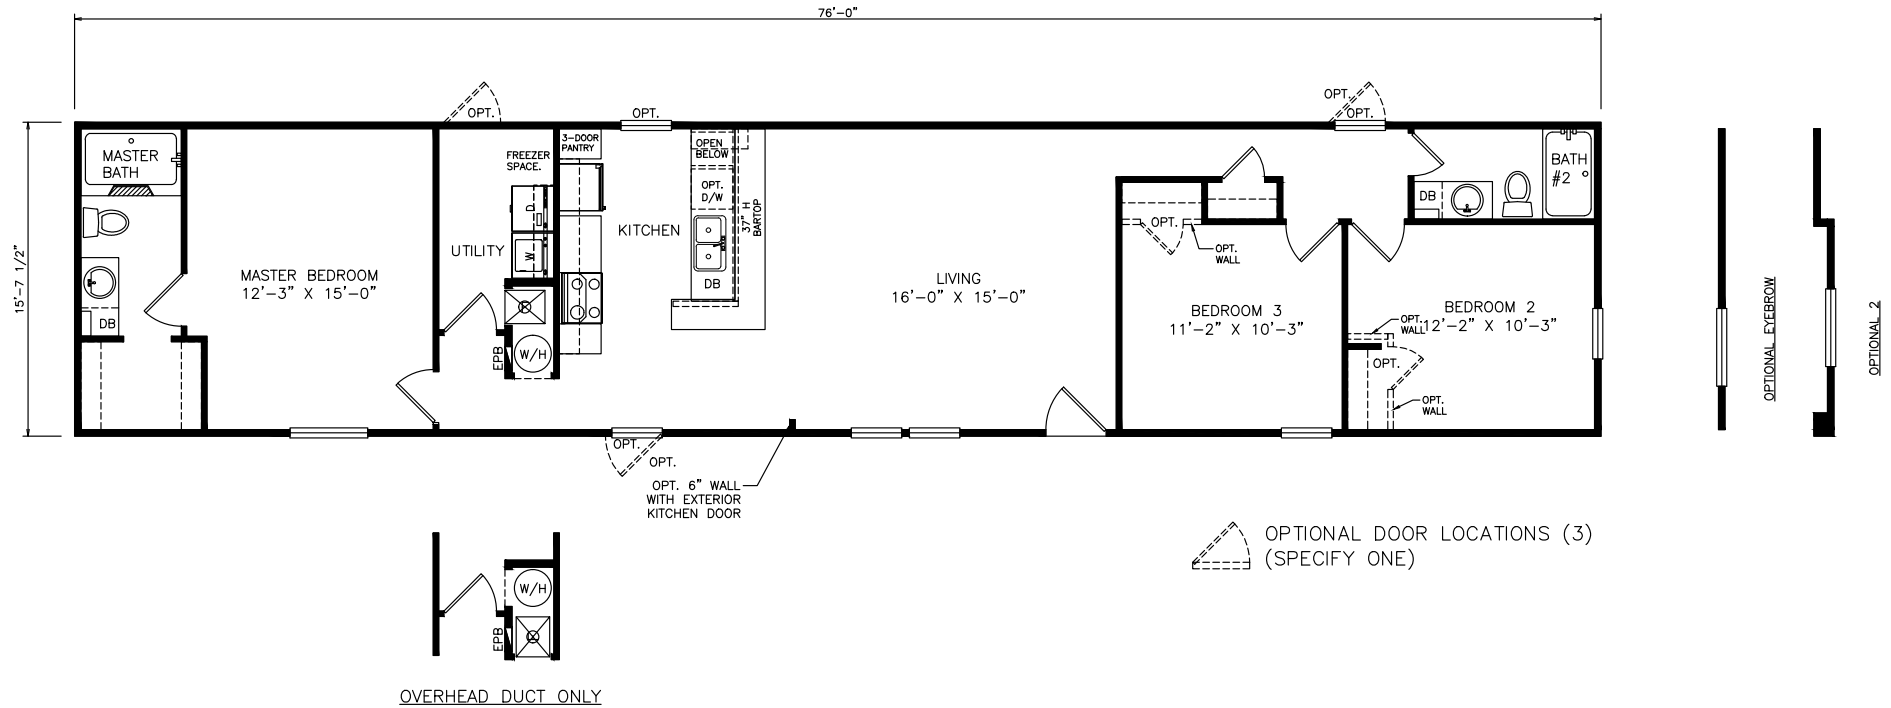

Middleton

Heritage Series - Single Section

1,193 SQ. FT. (Approximate) 3 Bedrooms, 2 Baths

Last Updated: 6-28-21

FACTORY SELECT HOMES
 4455 N. Stockton Hill Rd.
 Kingman, AZ 86409

FactorySelectMH.com | 1-800-965-3641