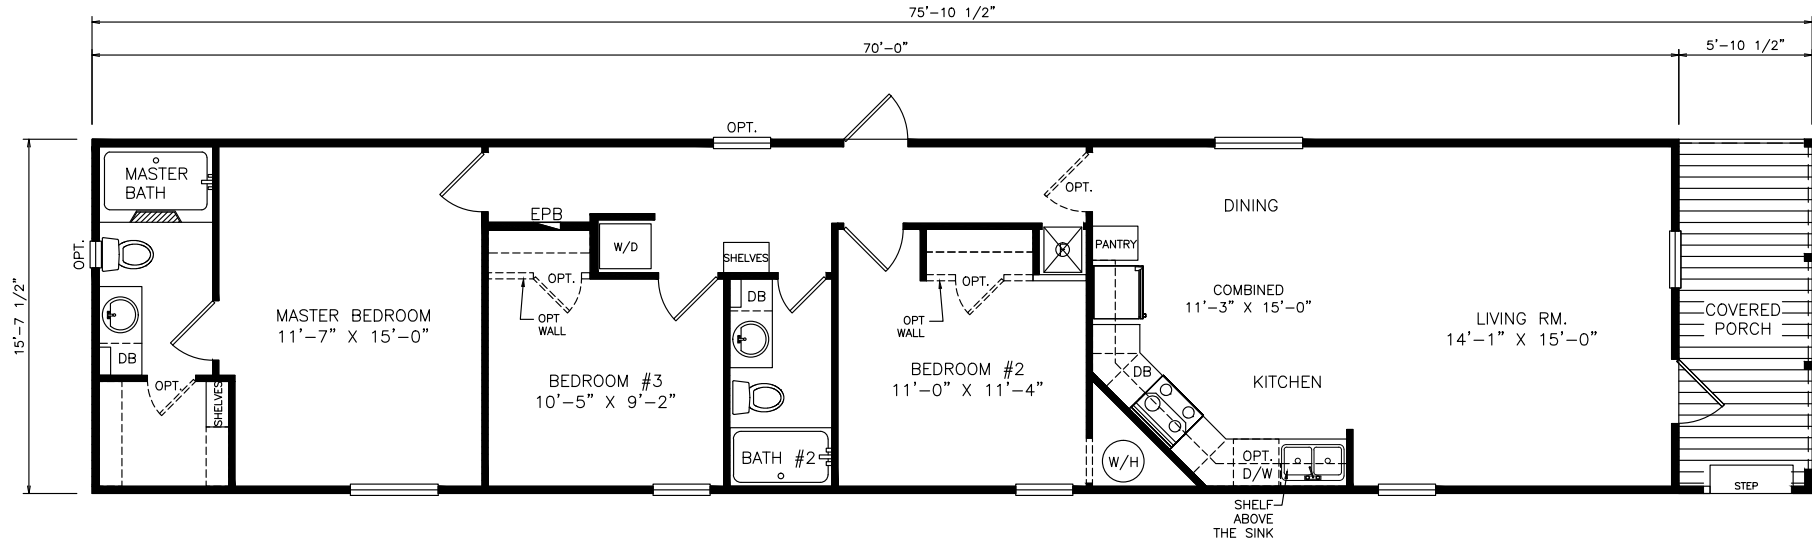

# Mona

Classic Series - Single Section

1,193 SQ. FT. (Approximate) 3 Bedrooms, 2 Baths

Last Updated: 6-24-21

**FACTORY SELECT HOMES**

4455 N. Stockton Hill Rd.  
Kingman, AZ 86409

**FactorySelectMH.com | 1-800-965-3641**