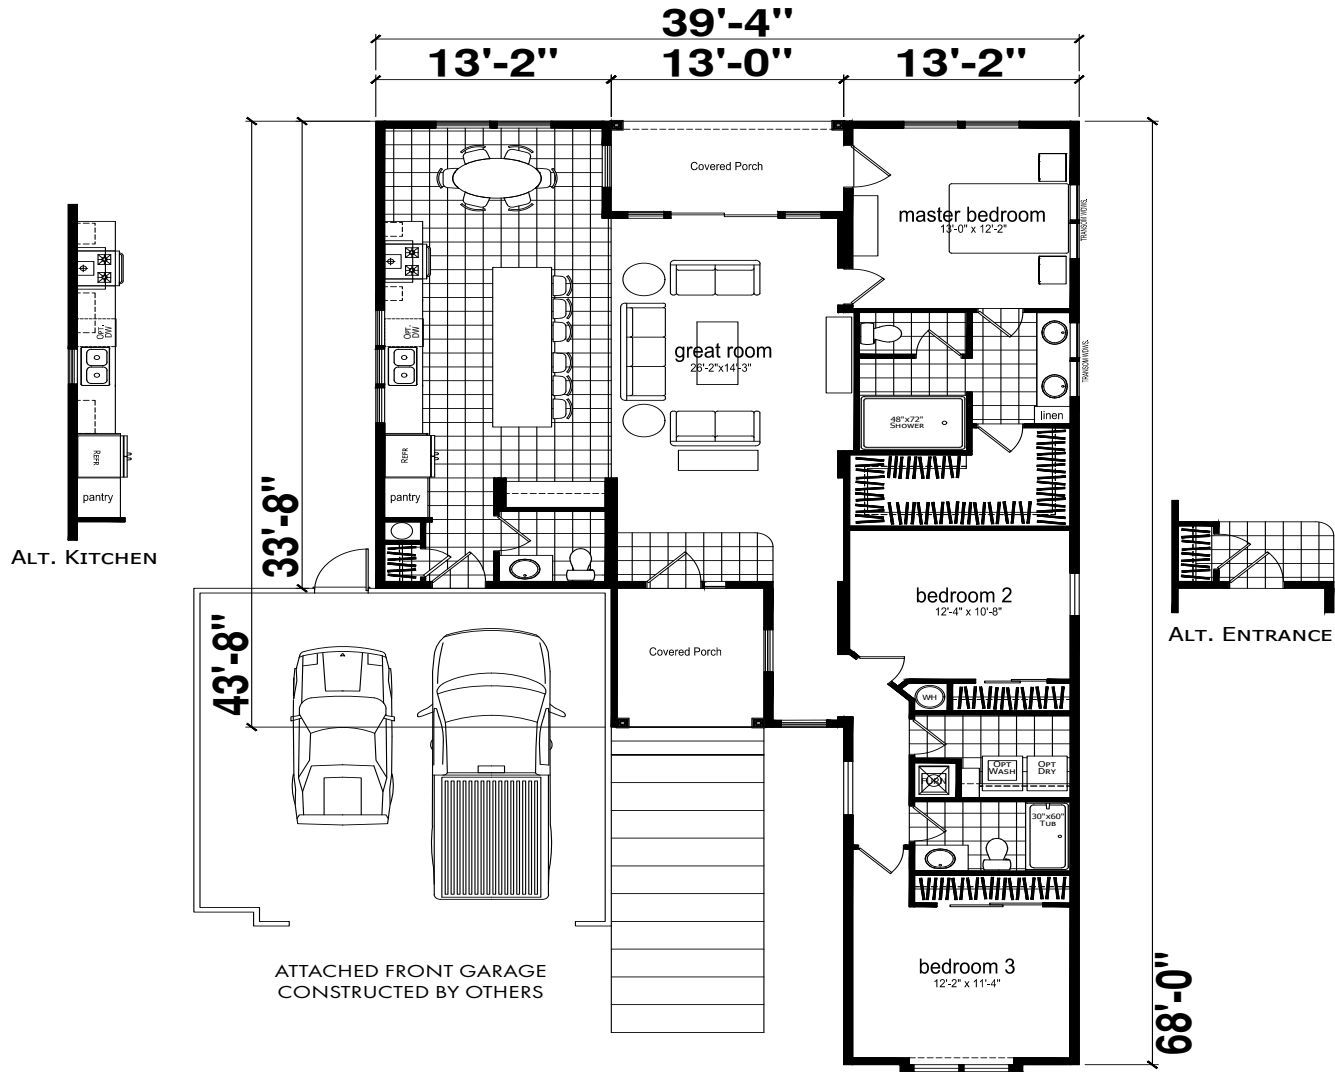

# Moxlie

Genesis Series

1,740 SQ. FT. (Approximate) 3 Bedroom, 2.5 Bath

Last Updated: 11-6-20

**FACTORY SELECT HOMES**  
 4455 N. Stockton Hill Rd.  
 Kingman, AZ 86409

**FactorySelectMH.com | 1-800-965-3641**