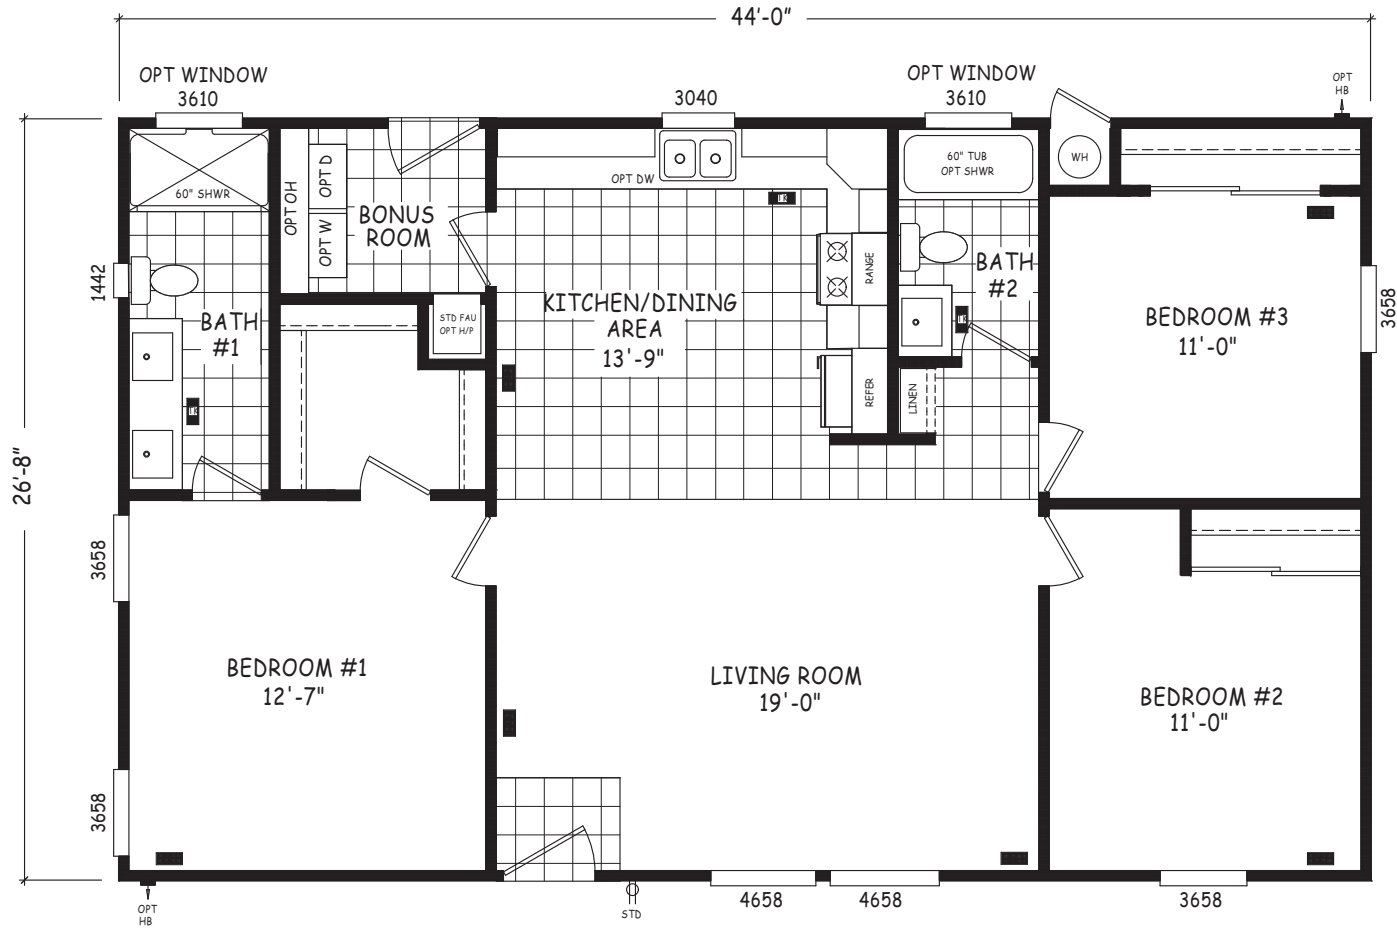

Niko

Edge Series

1,174 SQ. FT. (Approximate) 3 Bedroom, 2 Bath

Last Updated: 8-22-22

FACTORY SELECT HOMES
 4455 N. Stockton Hill Rd.
 Kingman, AZ 86409

FactorySelectMH.com | 1-800-965-3641

IMPORTANT: Alta Cima Corp reserves the right to modify, cancel or substitute products or features of this event at any time without prior notice or obligation. Pictures and other promotional materials are representative and may depict or contain floor plans, square footages, elevations, options, upgrades, extra design features, decorations, floor coverings, specialty light fixtures, custom paint and wall coverings, window treatments, landscaping, sound and alarm systems, furnishings, appliances, and other designer/decorator features and amenities that are not included as part of the home and/or may not be available at all locations. Home, pricing and community information is subject to change, and homes to prior sale, at any time without notice or obligation. ©2020 Alta Cima Corp. All rights reserved.