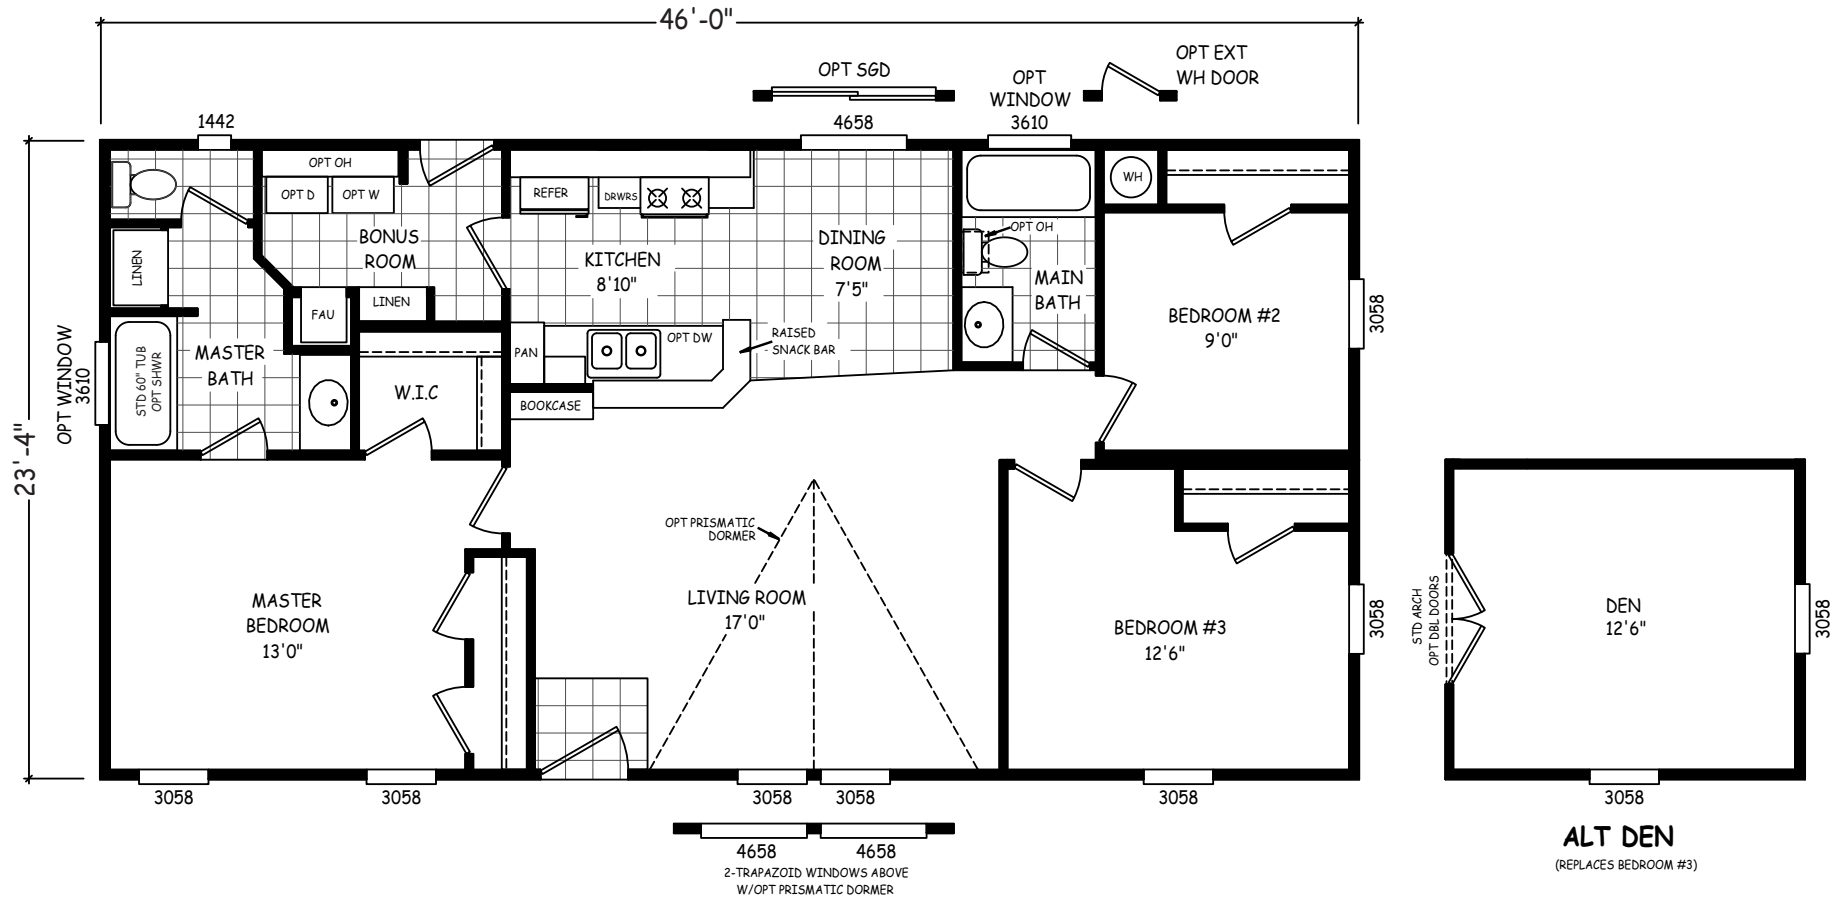

Ontario

Landmark Series

1,050 SQ. FT. (Approximate) 3 Bedrooms, 2 Baths

Last Updated: 12-14-20

FACTORY SELECT HOMES
 4455 N. Stockton Hill Rd.
 Kingman, AZ 86409

FactorySelectMH.com | 1-800-965-3641

IMPORTANT: Alta Cima Corp reserves the right to modify, cancel or substitute products or features of this event at any time without prior notice or obligation. Pictures and other promotional materials are representative and may depict or contain floor plans, square footages, elevations, options, upgrades, extra design features, decorations, floor coverings, specialty light fixtures, custom paint and wall coverings, window treatments, landscaping, sound and alarm systems, furnishings, appliances, and other designer/decorator features and amenities that are not included as part of the home and/or may not be available at all locations. Home, pricing and community information is subject to change, and homes to prior sale, at any time without notice or obligation. ©2020 Alta Cima Corp. All rights reserved.