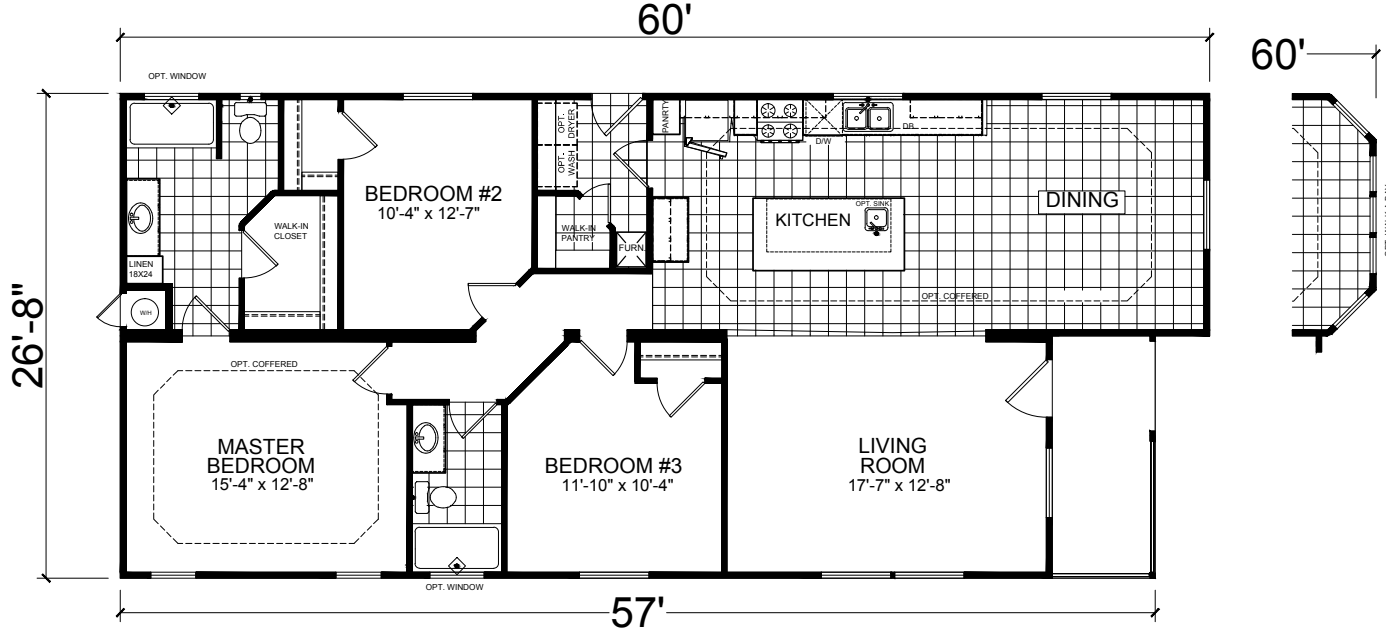

Oswood

Creekside Manor Series

1,478 SQ. FT. (Approximate) 3 Bedrooms, 2 Baths

Last Updated: 10-14-20

FACTORY SELECT HOMES
4455 N. Stockton Hill Rd.
Kingman, AZ 86409

FactorySelectMH.com | 1-800-965-3641

IMPORTANT: Alta Cima Corp reserves the right to modify, cancel or substitute products or features of this event at any time without prior notice or obligation. Pictures and other promotional materials are representative and may depict or contain floor plans, square footages, elevations, options, upgrades, extra design features, decorations, floor coverings, specialty light fixtures, custom paint and wall coverings, window treatments, landscaping, sound and alarm systems, furnishings, appliances, and other designer/decorator features and amenities that are not included as part of the home and/or may not be available at all locations. Home, pricing and community information is subject to change, and homes to prior sale, at any time without notice or obligation. ©2020 Alta Cima Corp. All rights reserved.