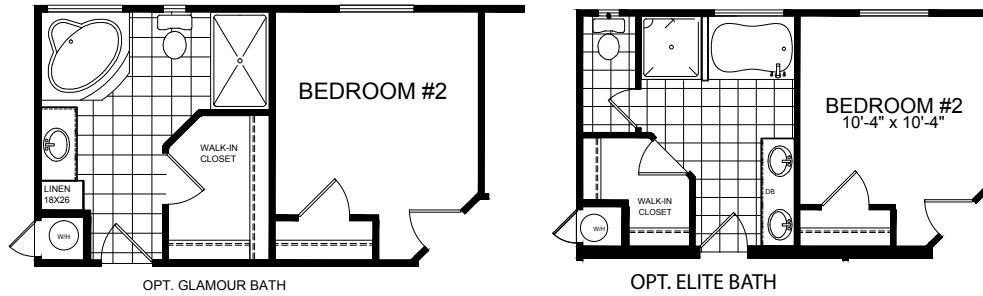

Oswood

Creekside Manor Series

1,478 SQ. FT. (Approximate) 3 Bedrooms, 2 Baths

Last Updated: 10-14-20

FACTORY SELECT HOMES
4455 N. Stockton Hill Rd.
Kingman, AZ 86409

FactorySelectMH.com | 1-800-965-3641

IMPORTANT: Alta Cima Corp reserves the right to modify, cancel or substitute products or features of this event at any time without prior notice or obligation. Pictures and other promotional materials are representative and may depict or contain floor plans, square footages, elevations, options, upgrades, extra design features, decorations, floor coverings, specialty light fixtures, custom paint and wall coverings, window treatments, landscaping, sound and alarm systems, furnishings, appliances, and other designer/decorator features and amenities that are not included as part of the home and/or may not be available at all locations. Home, pricing and community information is subject to change, and homes to prior sale, at any time without notice or obligation. ©2020 Alta Cima Corp. All rights reserved.