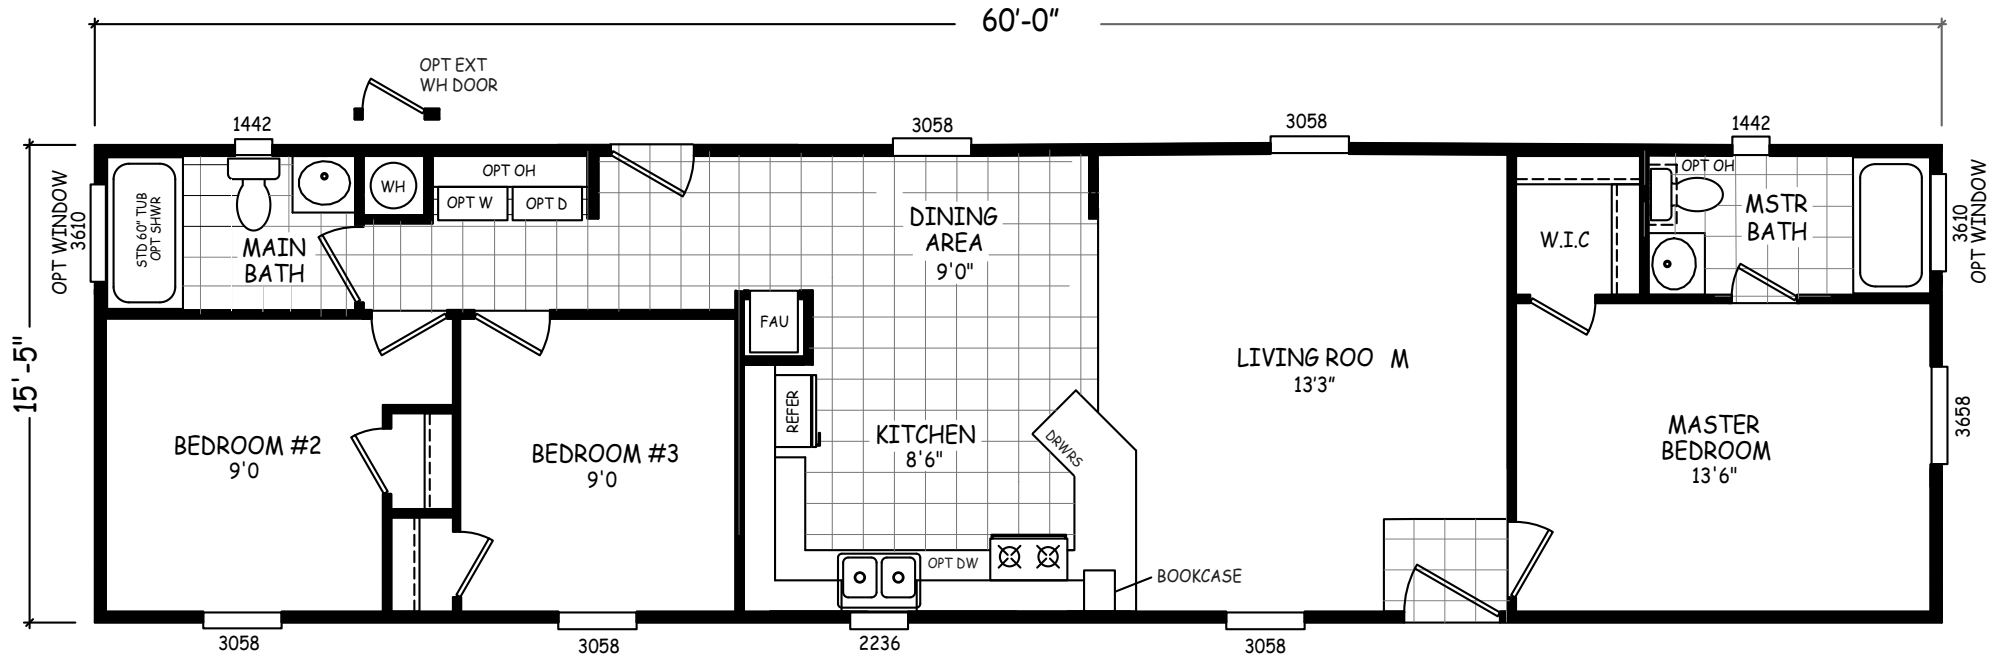

# Pherson

Landmark Series

925 SQ. FT. (Approximate) 3 Bedrooms, 2 Baths

Last Updated: 12-14-20

**FACTORY SELECT HOMES**

4455 N. Stockton Hill Rd.  
Kingman, AZ 86409

**FactorySelectMH.com | 1-800-965-3641**