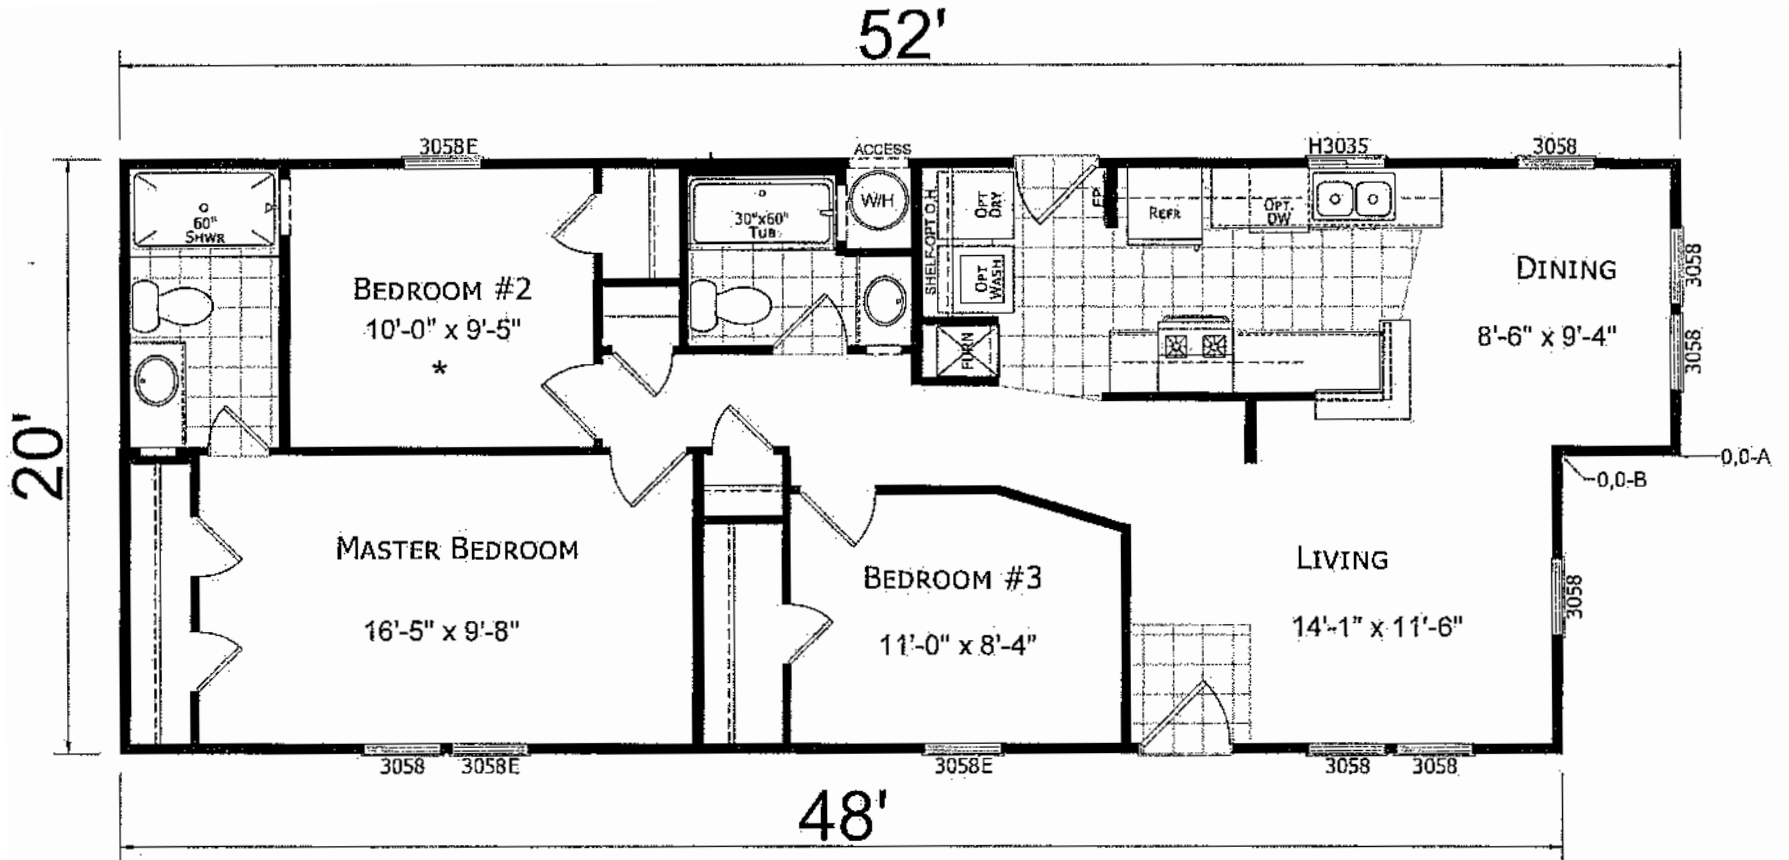

Pimmit

American Freedom Series

1,000 SQ. FT. (Approximate) 3 Bedrooms, 2 Baths

Last Updated: 2-4-21

FACTORY SELECT HOMES

4455 N. Stockton Hill Rd.
Kingman, AZ 86409

FactorySelectMH.com | 1-800-965-3641

IMPORTANT: Alta Cima Corp reserves the right to modify, cancel or substitute products or features of this event at any time without prior notice or obligation. Pictures and other promotional materials are representative and may depict or contain floor plans, square footages, elevations, options, upgrades, extra design features, decorations, floor coverings, specialty light fixtures, custom paint and wall coverings, window treatments, landscaping, sound and alarm systems, furnishings, appliances, and other designer/decorator features and amenities that are not included as part of the home and/or may not be available at all locations. Home, pricing and community information is subject to change, and homes to prior sale, at any time without notice or obligation. ©2020 Alta Cima Corp. All rights reserved.