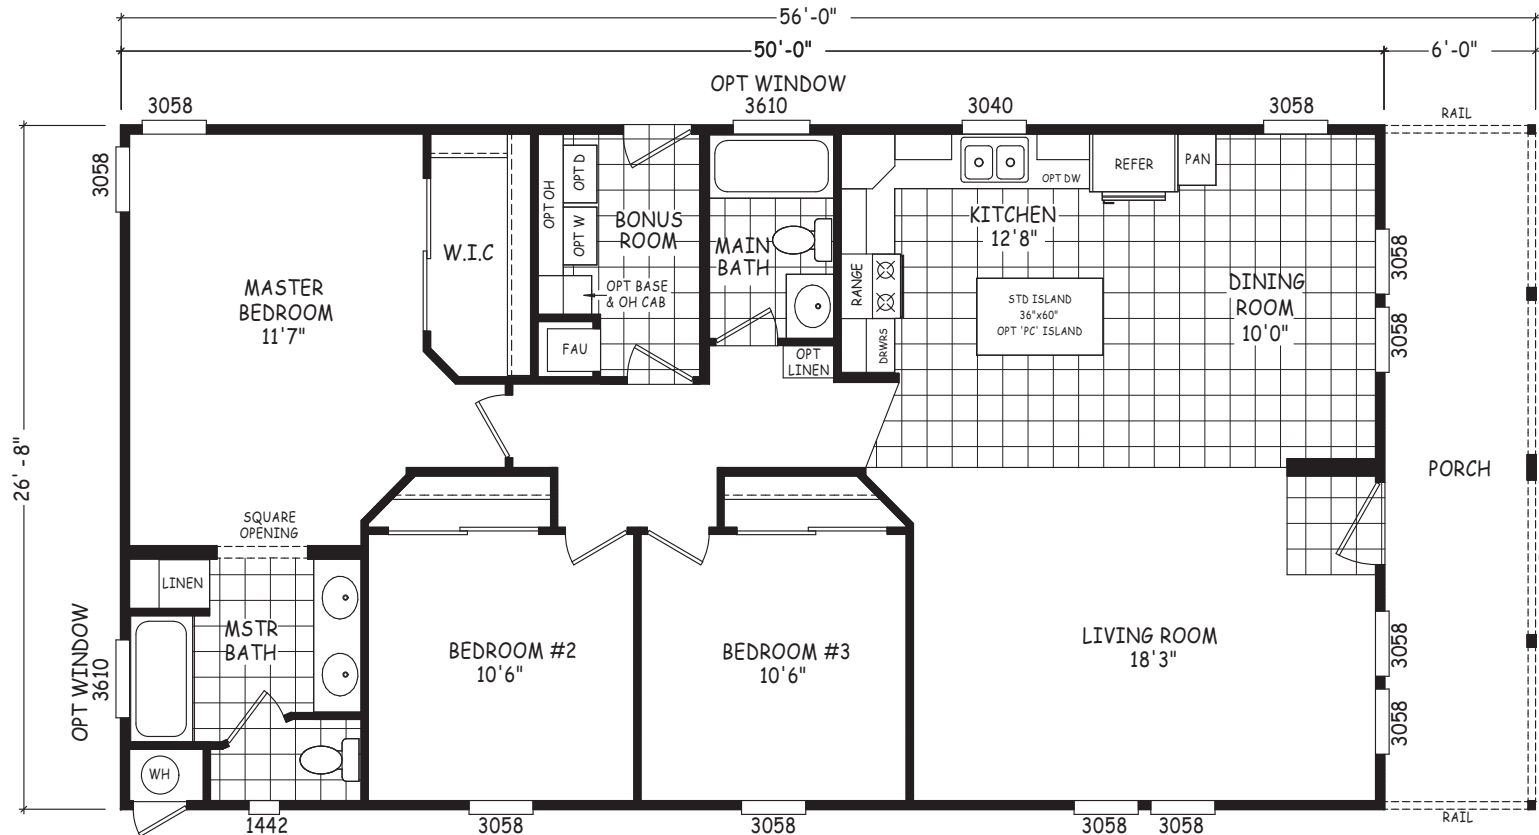

Poplar

FS Series

1,493 SQ. FT. (Approximate) 3 Bedroom, 2 Bath

Last Updated: 12-16-20

FACTORY SELECT HOMES

4455 N. Stockton Hill Rd.
Kingman, AZ 86409

FactorySelectMH.com | 1-800-965-3641

IMPORTANT: Alta Cima Corp reserves the right to modify, cancel or substitute products or features of this event at any time without prior notice or obligation. Pictures and other promotional materials are representative and may depict or contain floor plans, square footages, elevations, options, upgrades, extra design features, decorations, floor coverings, specialty light fixtures, custom paint and wall coverings, window treatments, landscaping, sound and alarm systems, furnishings, appliances, and other designer/decorator features and amenities that are not included as part of the home and/or may not be available at all locations. Home, pricing and community information is subject to change, and homes to prior sale, at any time without notice or obligation. ©2020 Alta Cima Corp. All rights reserved.