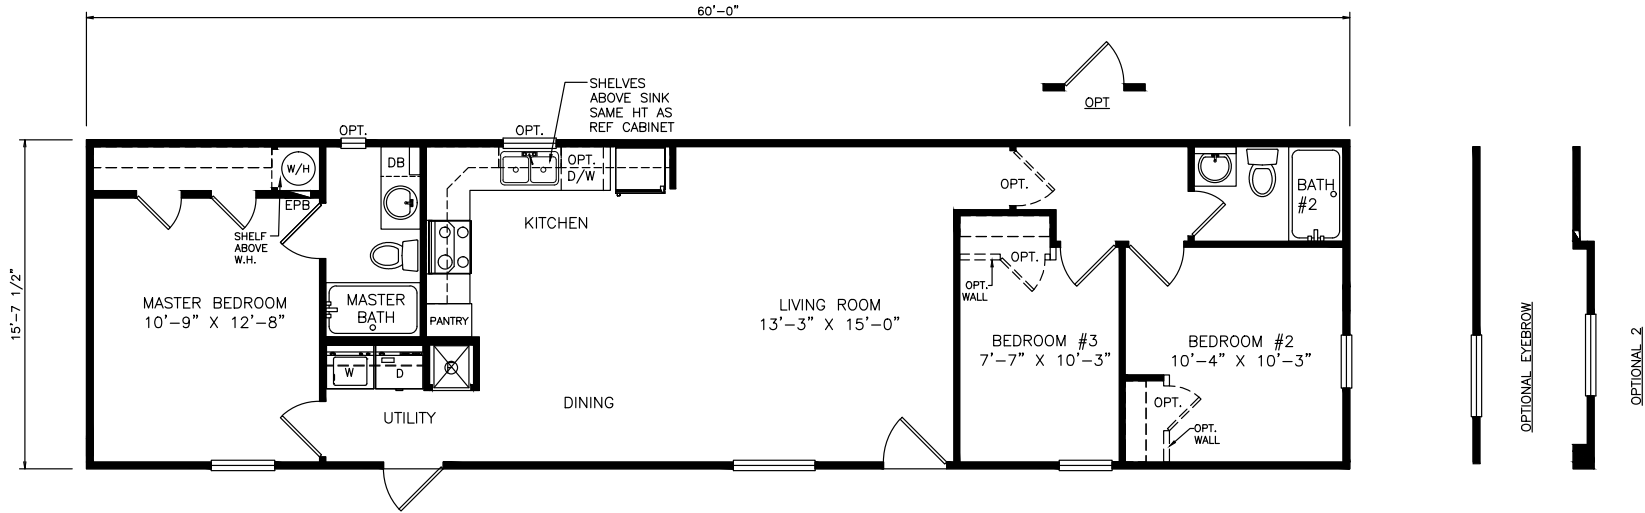

Rango

Select Series - Single Section

942 SQ. FT. (Approximate) 3 Bedrooms, 2 Baths

Last Updated: 6-25-21

FACTORY SELECT HOMES
4455 N. Stockton Hill Rd.
Kingman, AZ 86409

FactorySelectMH.com | 1-800-965-3641