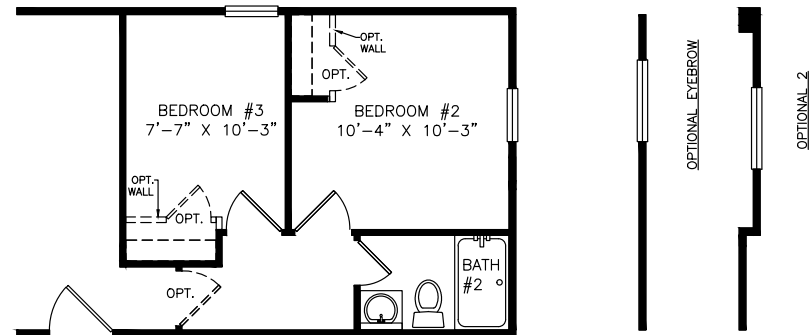

Rango

Select Series - Single Section

942 SQ. FT. (Approximate) 3 Bedrooms, 2 Baths

Last Updated: 6-25-21

FACTORY SELECT HOMES
4455 N. Stockton Hill Rd.
Kingman, AZ 86409

FactorySelectMH.com | 1-800-965-3641