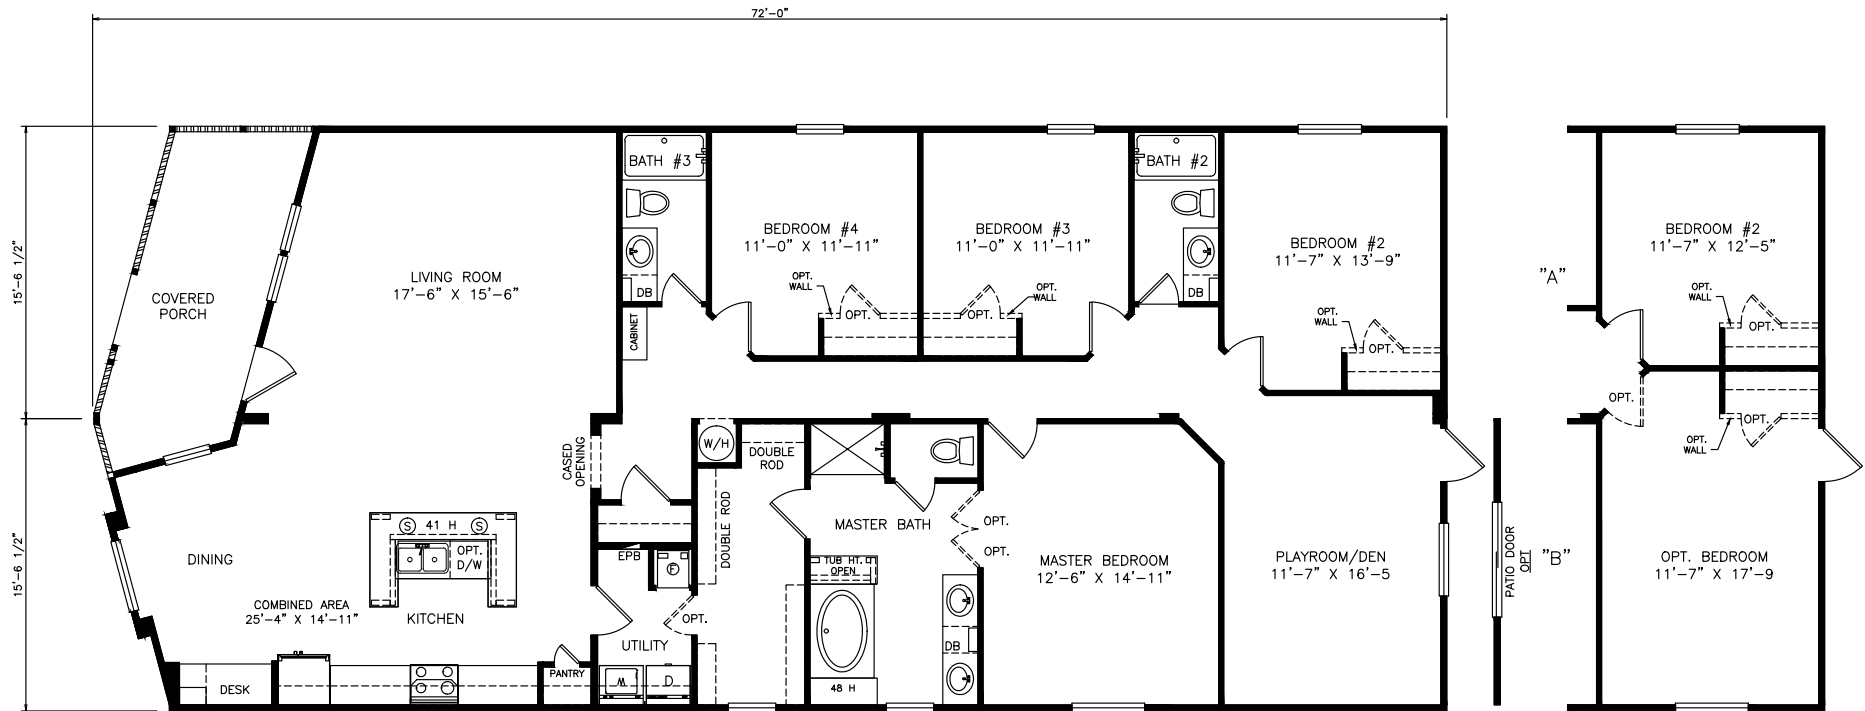

Robindale

Classic Series - Multi Section

2,051 SQ. FT. (Approximate) 4 Bedrooms, 3 Baths

Last Updated: 6-25-21

FACTORY SELECT HOMES
 4455 N. Stockton Hill Rd.
 Kingman, AZ 86409

FactorySelectMH.com | 1-800-965-3641