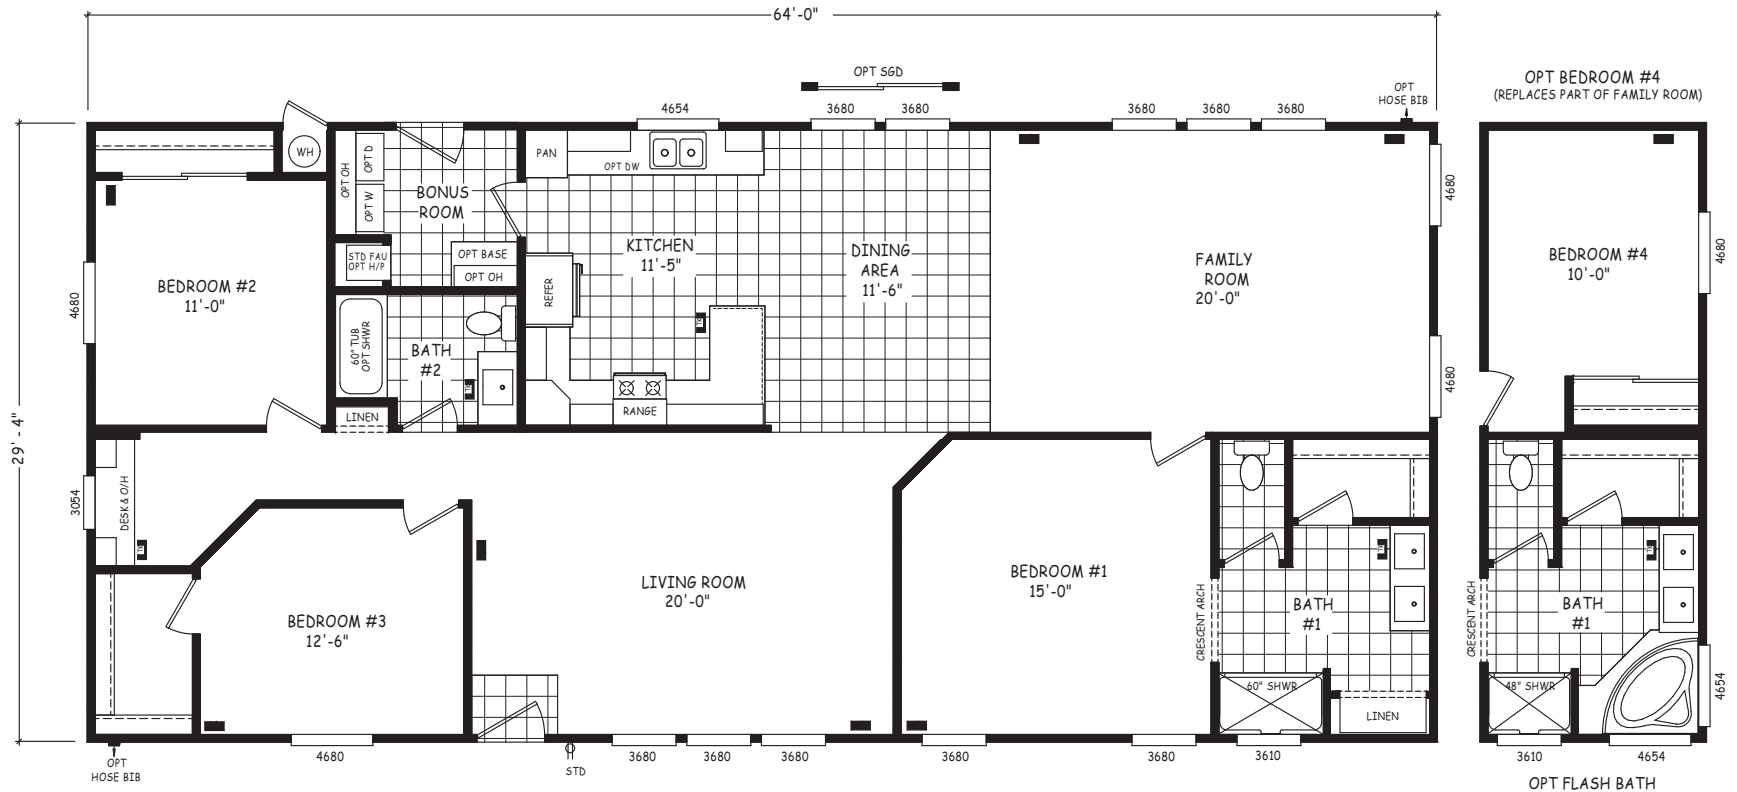

# Rockvale

Pinnacle Series

1,877 SQ. FT. (Approximate) 3 Bedroom, 2 Bath

Last Updated: 8-22-22

**FACTORY SELECT HOMES**  
 4455 N. Stockton Hill Rd.  
 Kingman, AZ 86409

**FactorySelectMH.com | 1-800-965-3641**