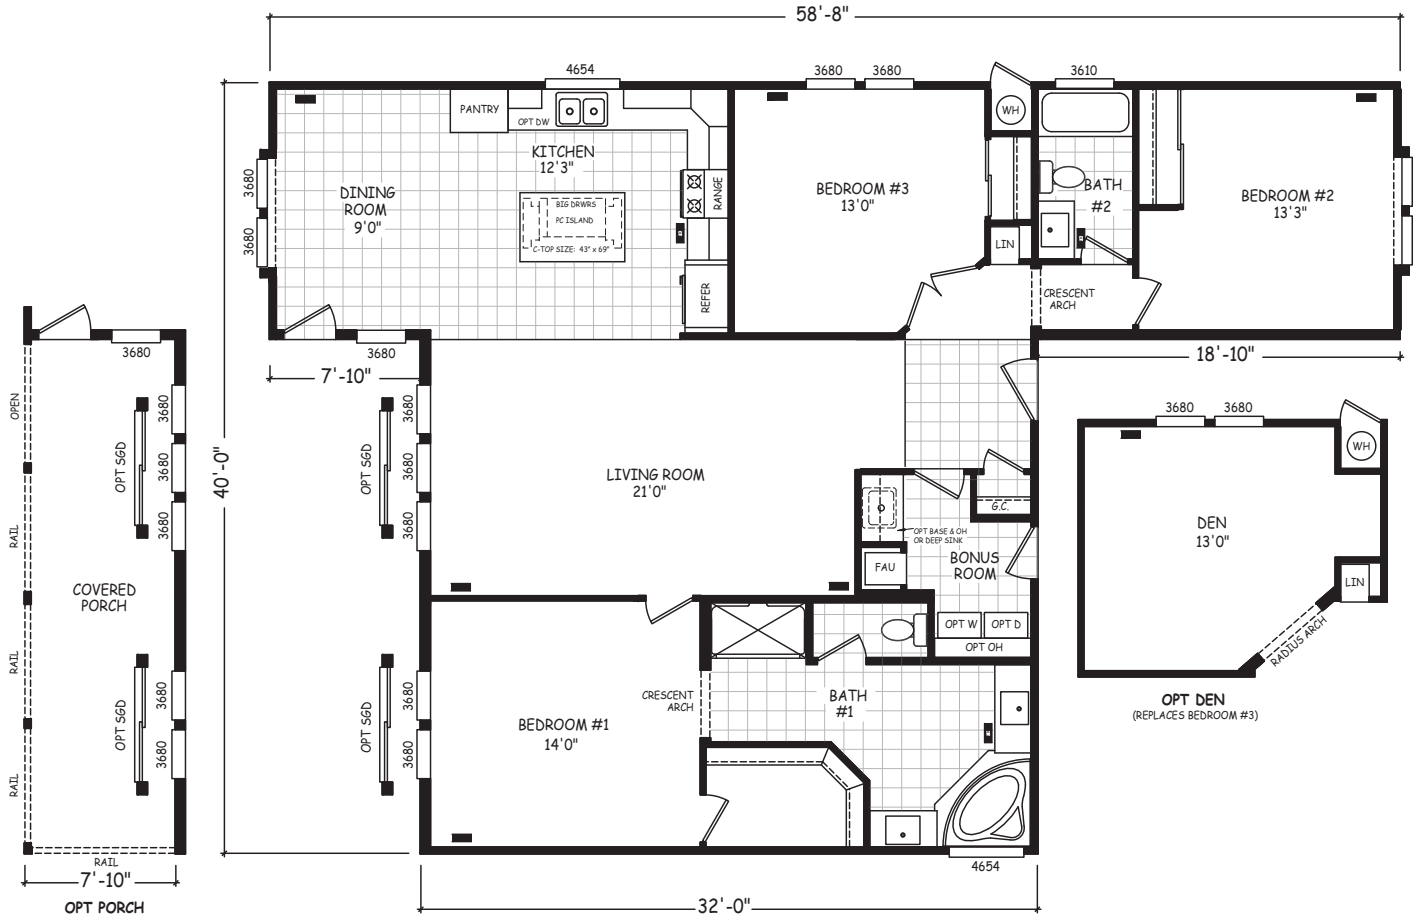

Roy

Pinnacle Series

1,635 SQ. FT. (Approximate) 3 Bedroom, 2 Bath

Last Updated: 8-22-22

FACTORY SELECT HOMES
 4455 N. Stockton Hill Rd.
 Kingman, AZ 86409

FactorySelectMH.com | 1-800-965-3641

IMPORTANT: Alta Cima Corp reserves the right to modify, cancel or substitute products or features of this event at any time without prior notice or obligation. Pictures and other promotional materials are representative and may depict or contain floor plans, square footages, elevations, options, upgrades, extra design features, decorations, floor coverings, specialty light fixtures, custom paint and wall coverings, window treatments, landscaping, sound and alarm systems, furnishings, appliances, and other designer/decorator features and amenities that are not included as part of the home and/or may not be available at all locations. Home, pricing and community information is subject to change, and homes to prior sale, at any time without notice or obligation. ©2020 Alta Cima Corp. All rights reserved.