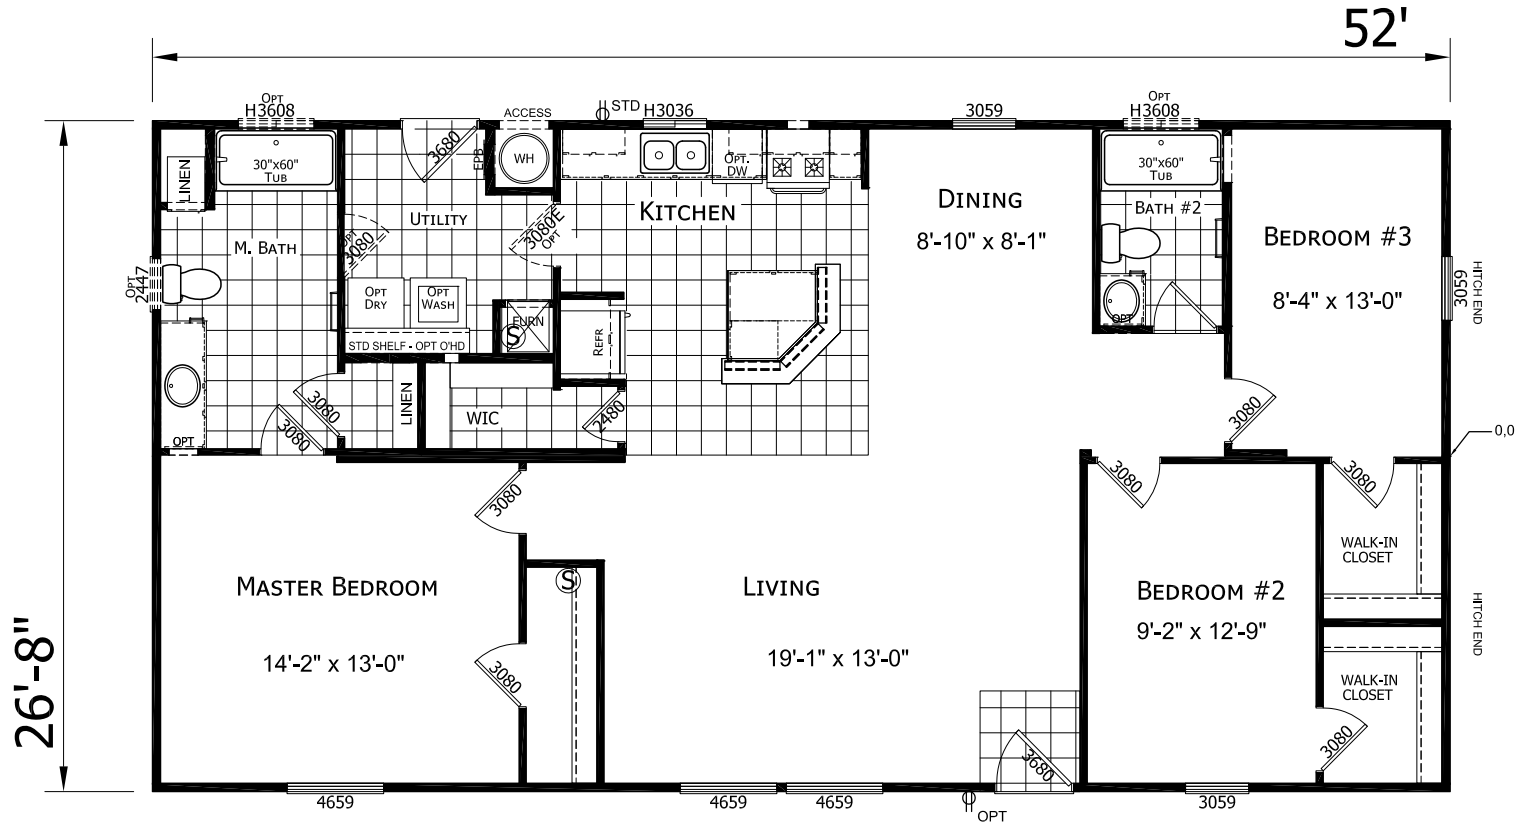

Rubie

Sunrise Series

1,387 SQ. FT. (Approximate) 3 Bedroom, 2 Bath

Last Updated: 11-9-20

FACTORY SELECT HOMES
 4455 N. Stockton Hill Rd.
 Kingman, AZ 86409

FactorySelectMH.com | 1-800-965-3641

IMPORTANT: Alta Cima Corp reserves the right to modify, cancel or substitute products or features of this event at any time without prior notice or obligation. Pictures and other promotional materials are representative and may depict or contain floor plans, square footages, elevations, options, upgrades, extra design features, decorations, floor coverings, specialty light fixtures, custom paint and wall coverings, window treatments, landscaping, sound and alarm systems, furnishings, appliances, and other designer/decorator features and amenities that are not included as part of the home and/or may not be available at all locations. Home, pricing and community information is subject to change, and homes to prior sale, at any time without notice or obligation. ©2020 Alta Cima Corp. All rights reserved.