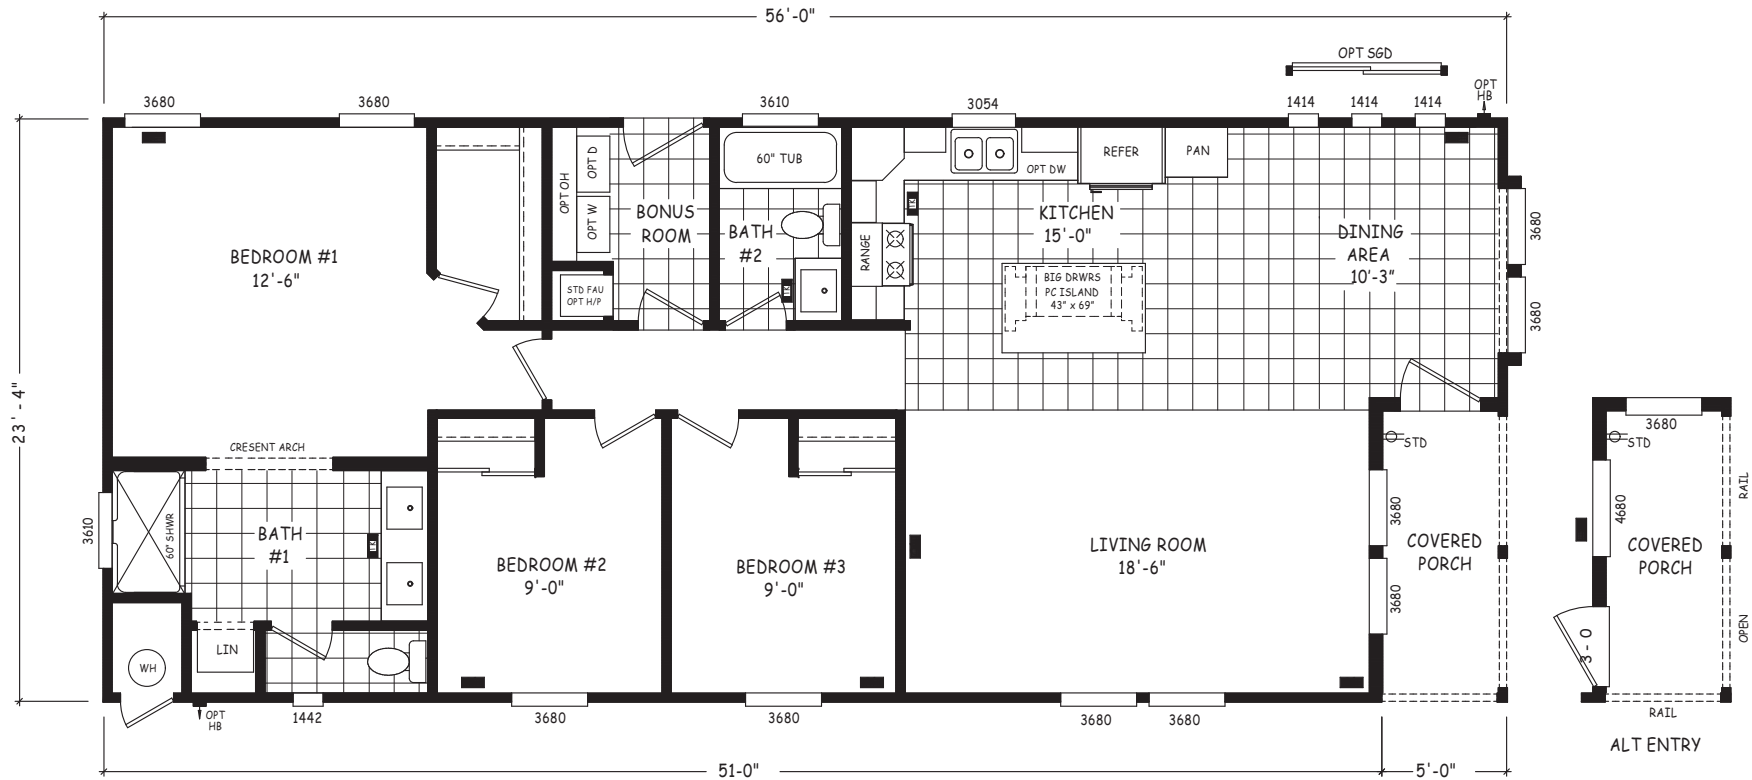

# Salida

Pinnacle Series

1,307 SQ. FT. (Approximate) 3 Bedroom, 2 Bath

Last Updated: 8-22-22

**FACTORY SELECT HOMES**

4455 N. Stockton Hill Rd.  
Kingman, AZ 86409

**FactorySelectMH.com | 1-800-965-3641**

**IMPORTANT:** Alta Cima Corp reserves the right to modify, cancel or substitute products or features of this event at any time without prior notice or obligation. Pictures and other promotional materials are representative and may depict or contain floor plans, square footages, elevations, options, upgrades, extra design features, decorations, floor coverings, specialty light fixtures, custom paint and wall coverings, window treatments, landscaping, sound and alarm systems, furnishings, appliances, and other designer/decorator features and amenities that are not included as part of the home and/or may not be available at all locations. Home, pricing and community information is subject to change, and homes to prior sale, at any time without notice or obligation. ©2020 Alta Cima Corp. All rights reserved.