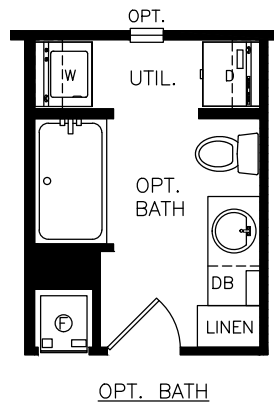

Sandtown

Heritage Series - Single Section

880 SQ. FT. (Approximate) 1 Bedroom, 1 Bath

Last Updated: 6-28-21

FACTORY SELECT HOMES

4455 N. Stockton Hill Rd.

Kingman, AZ 86409

1.660.1151 PA