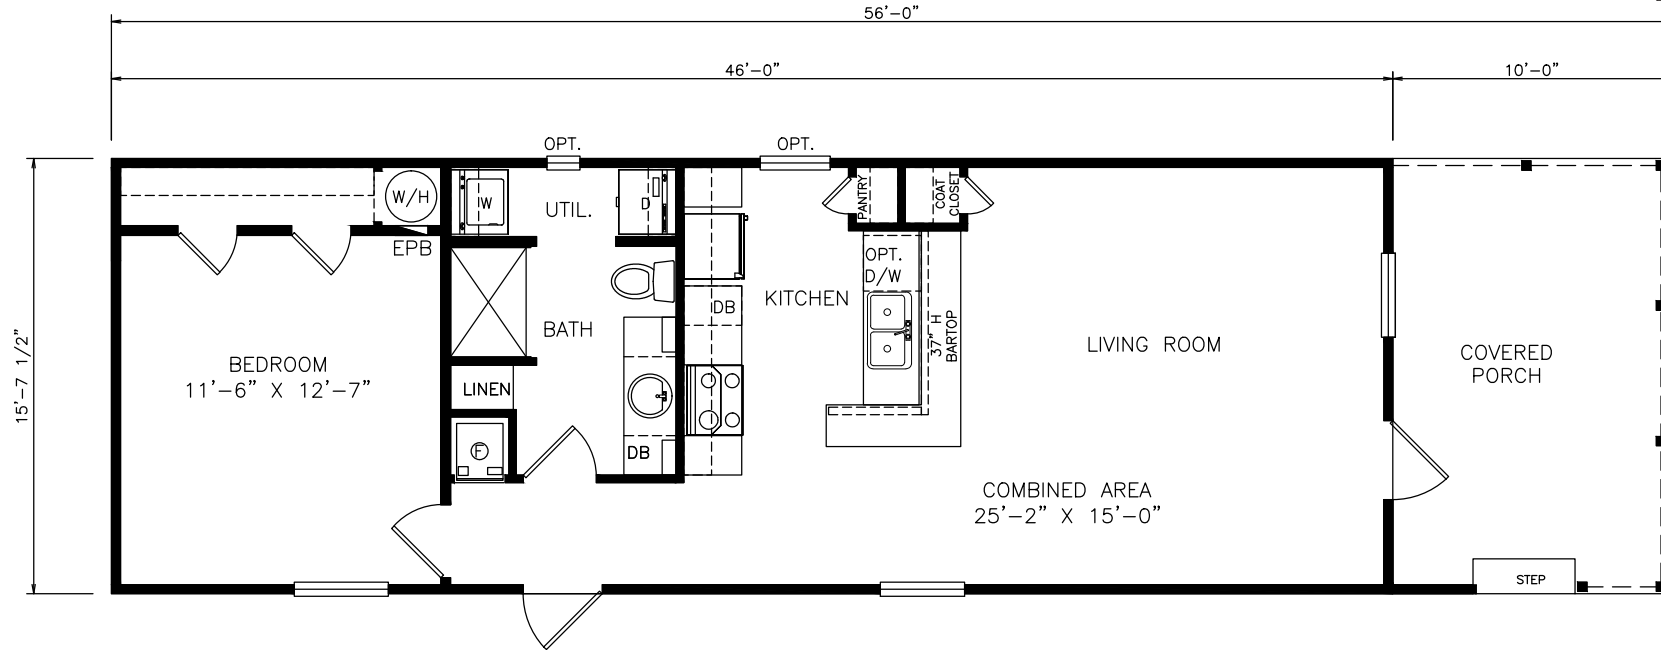

Sandtown

Heritage Series - Single Section

880 SQ. FT. (Approximate) 1 Bedroom, 1 Bath

Last Updated: 6-28-21

FACTORY SELECT HOMES

4455 N. Stockton Hill Rd.

Kingman, AZ 86409

1.660.1151 PA