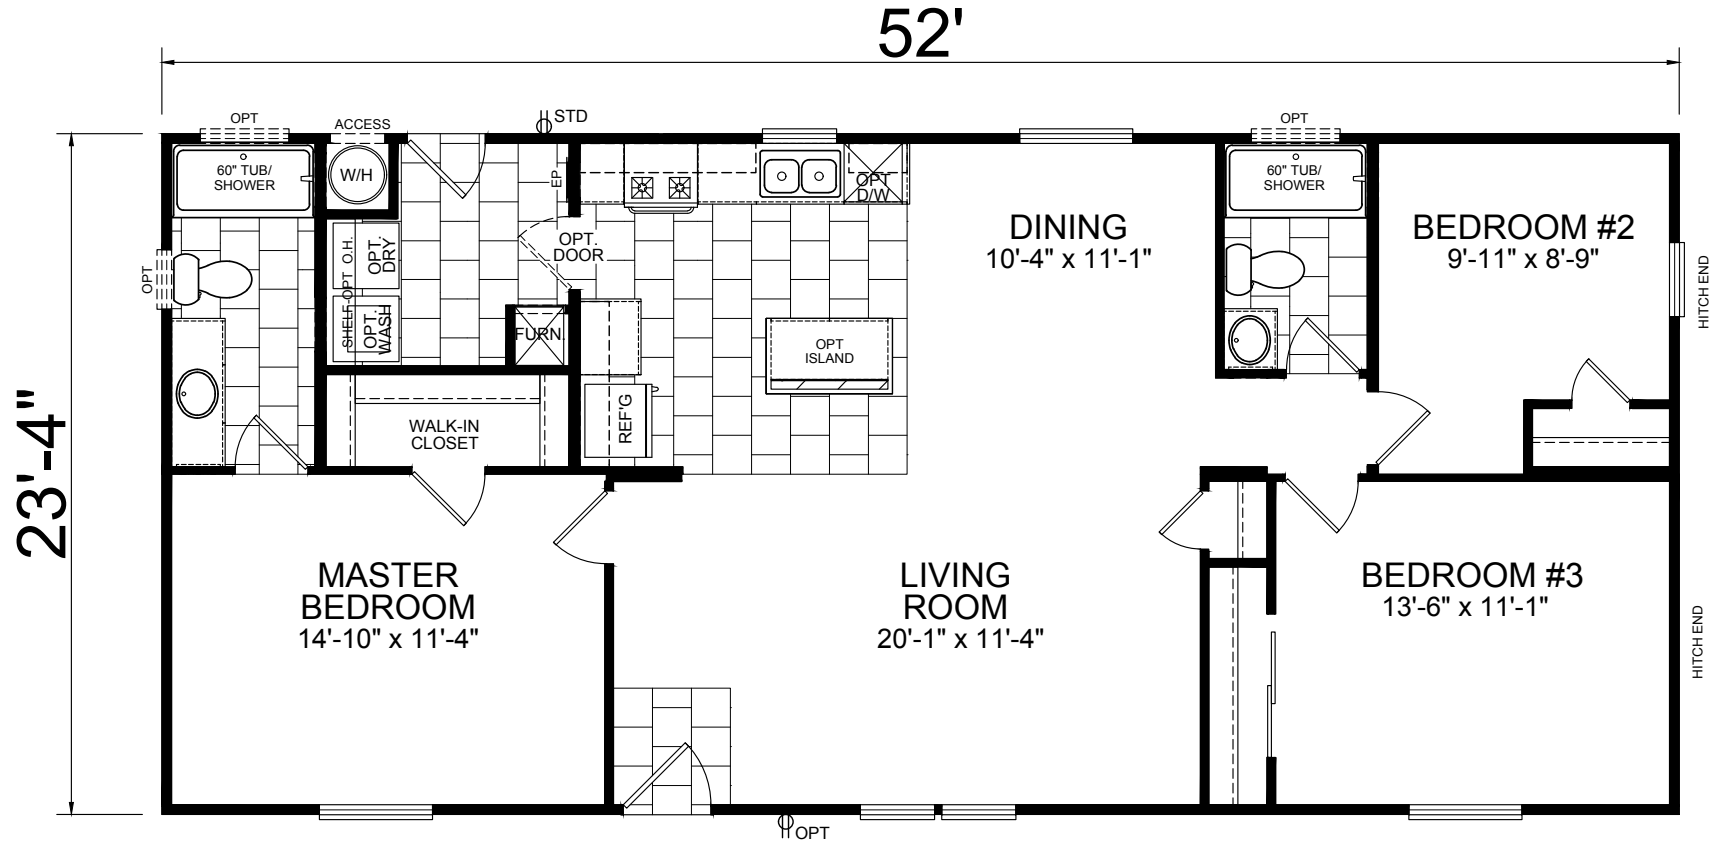

Sanibel

American Freedom Series

1,213 SQ. FT. (Approximate) 3 Bedrooms, 2 Baths

Last Updated: 11-9-23

FACTORY SELECT HOMES

4455 N. Stockton Hill Rd.
Kingman, AZ 86409

FactorySelectMH.com | 1-800-965-3641

IMPORTANT: Alta Cima Corp reserves the right to modify, cancel or substitute products or features of this event at any time without prior notice or obligation. Pictures and other promotional materials are representative and may depict or contain floor plans, square footages, elevations, options, upgrades, extra design features, decorations, floor coverings, specialty light fixtures, custom paint and wall coverings, window treatments, landscaping, sound and alarm systems, furnishings, appliances, and other designer/decorator features and amenities that are not included as part of the home and/or may not be available at all locations. Home, pricing and community information is subject to change, and homes to prior sale, at any time without notice or obligation. ©2020 Alta Cima Corp. All rights reserved.