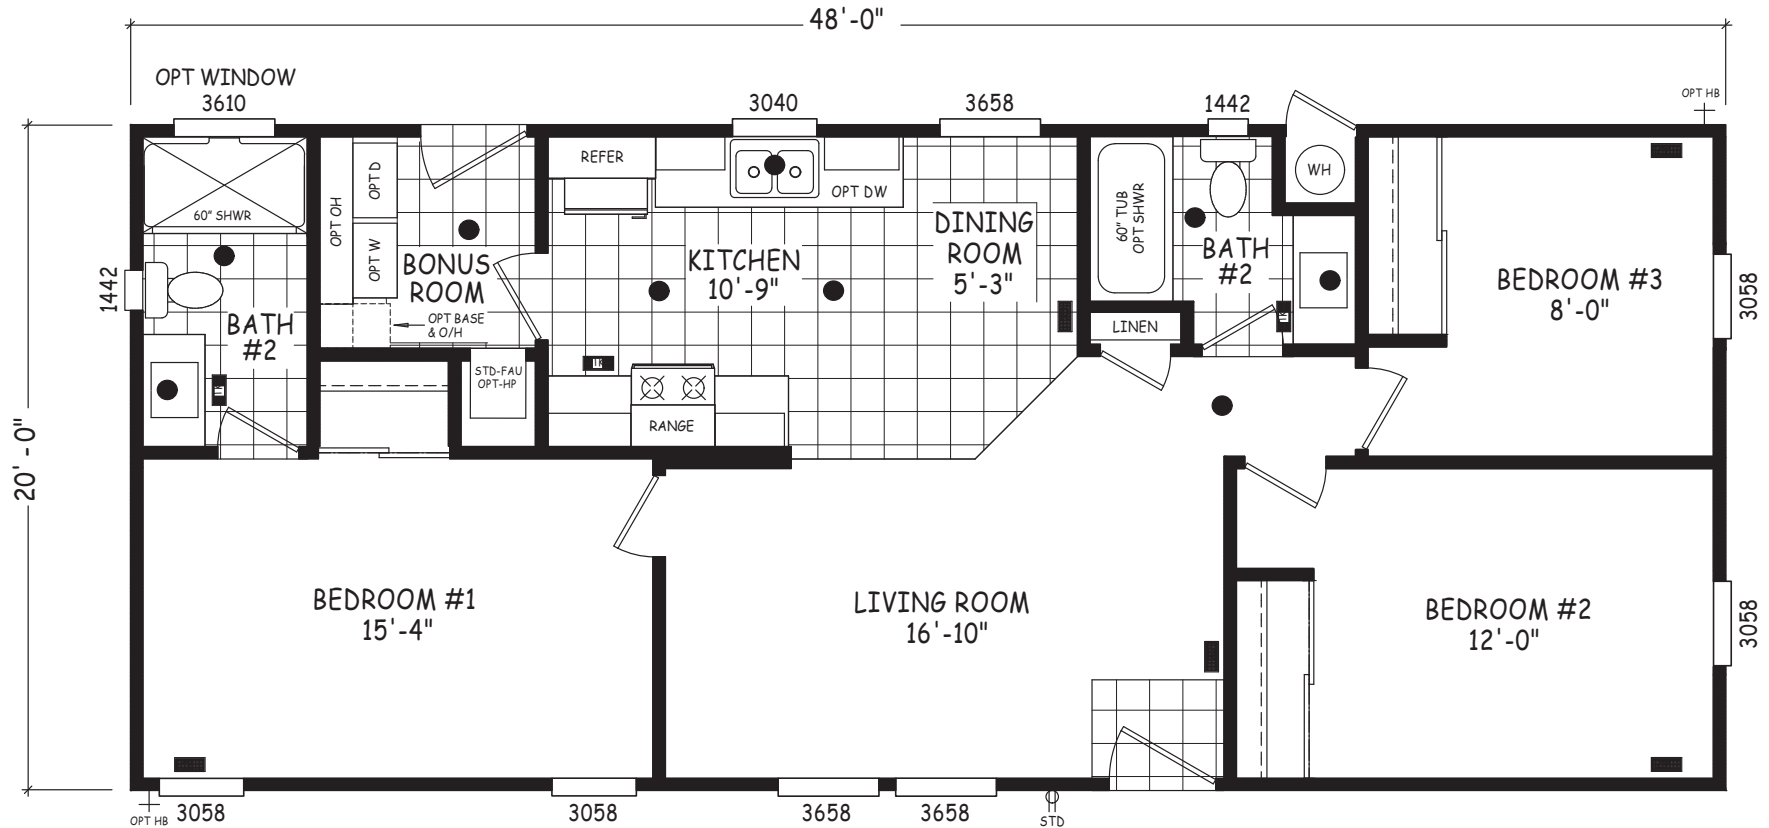

Santa Ana

Edge Series

960 SQ. FT. (Approximate) 3 Bedroom, 2 Bath

Last Updated: 5-21-24

FACTORY SELECT HOMES

4455 N. Stockton Hill Rd.
Kingman, AZ 86409

FactorySelectMH.com | 1-800-965-3641

IMPORTANT: Alta Cima Corp reserves the right to modify, cancel or substitute products or features of this event at any time without prior notice or obligation. Pictures and other promotional materials are representative and may depict or contain floor plans, square footages, elevations, options, upgrades, extra design features, decorations, floor coverings, specialty light fixtures, custom paint and wall coverings, window treatments, landscaping, sound and alarm systems, furnishings, appliances, and other designer/decorator features and amenities that are not included as part of the home and/or may not be available at all locations. Home, pricing and community information is subject to change, and homes to prior sale, at any time without notice or obligation. ©2020 Alta Cima Corp. All rights reserved.