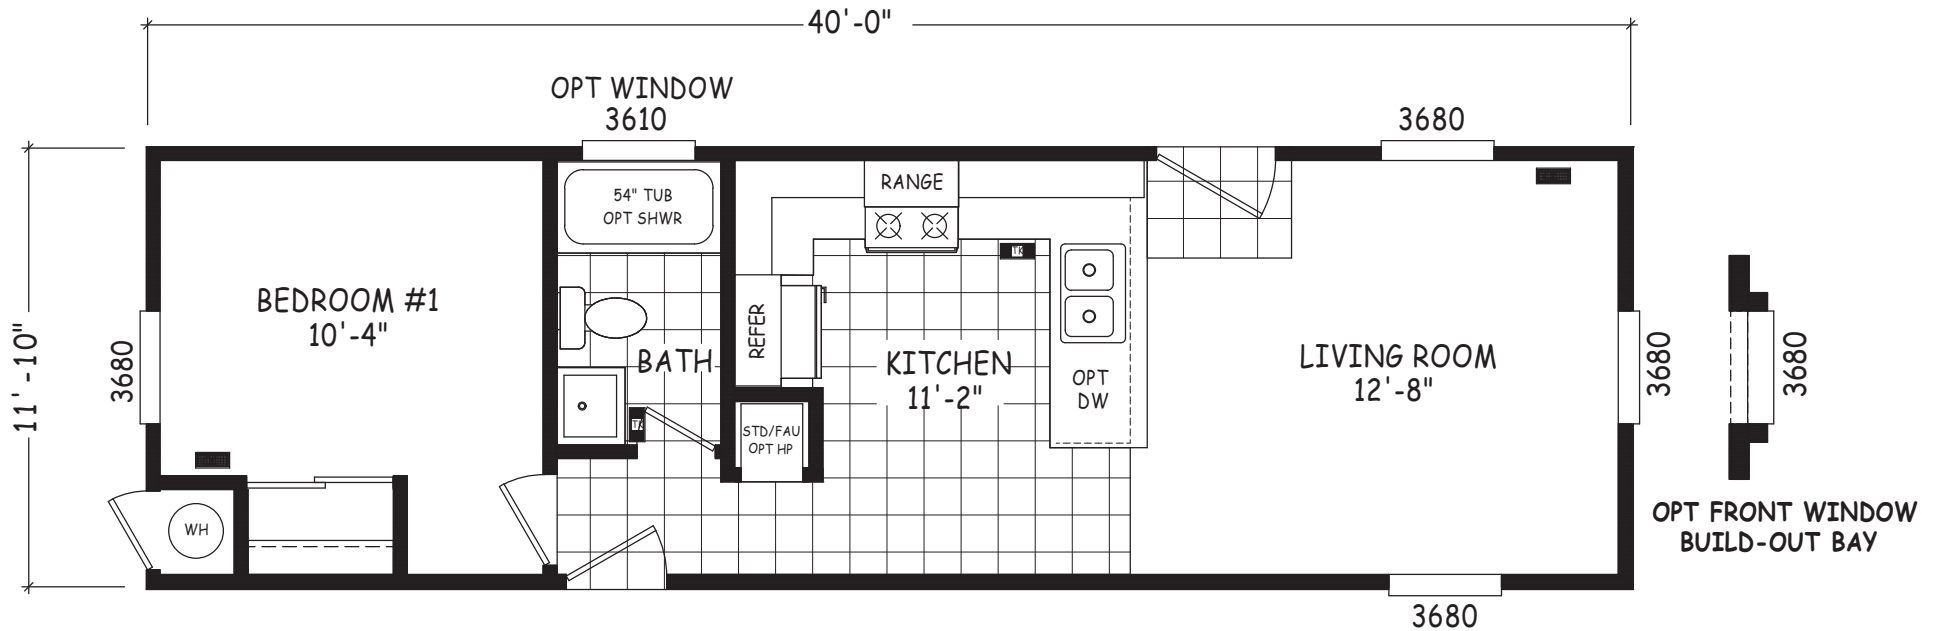

# Sapphire

Encore Single Wide Series

467 SQ. FT. (Approximate) 1 Bedroom, 1 Bath

Last Updated: 12-12-22

**FACTORY SELECT HOMES**

4455 N. Stockton Hill Rd.  
Kingman, AZ 86409

**FactorySelectMH.com | 1-800-965-3641**