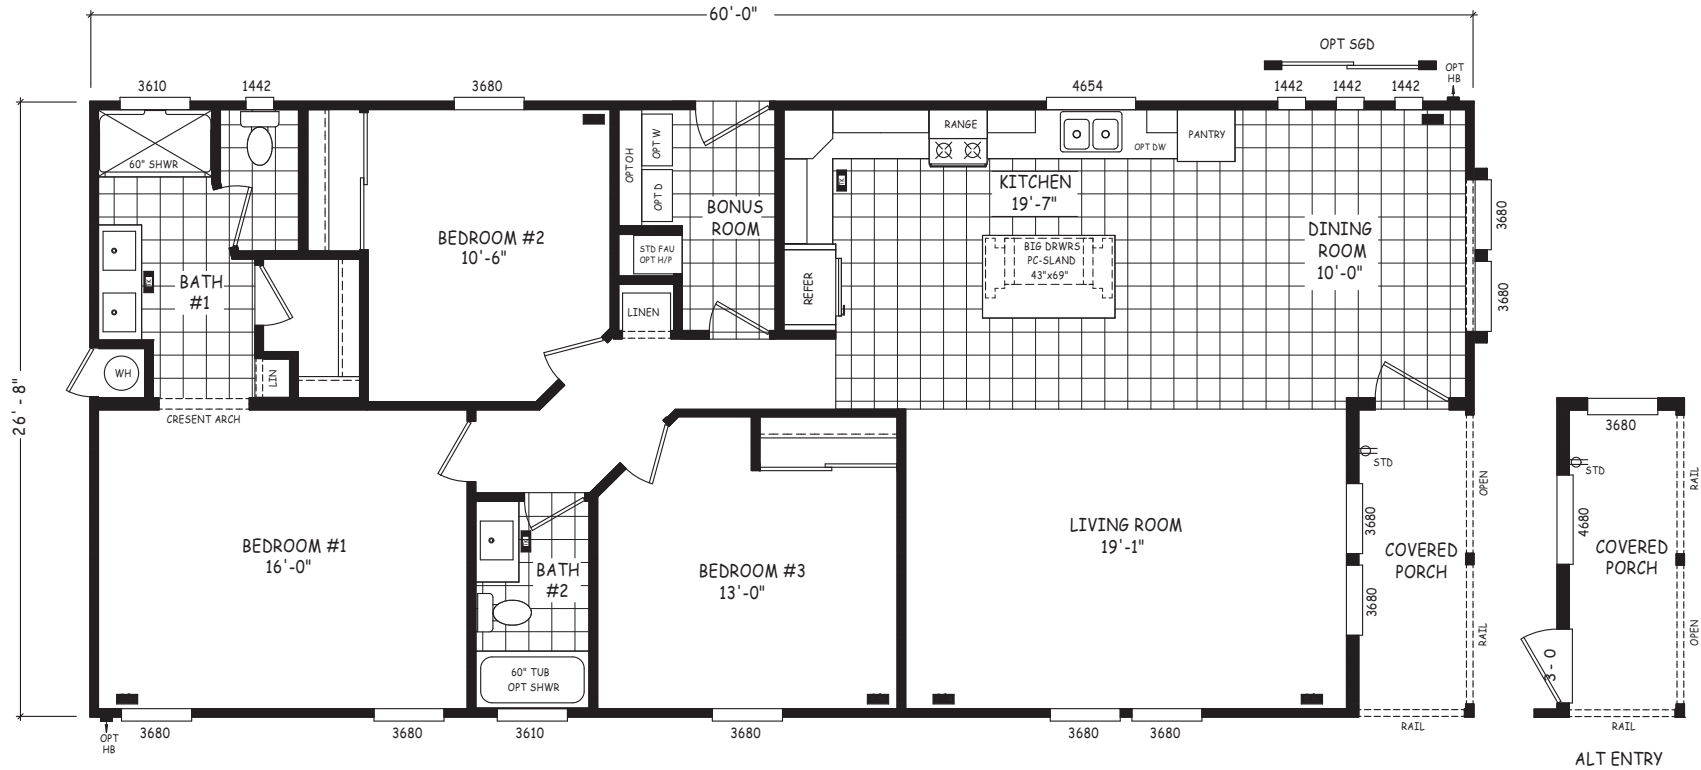

Silverthorn

Pinnacle Series

1,600 SQ. FT. (Approximate) 3 Bedroom, 2 Bath

Last Updated: 8-22-22

FACTORY SELECT HOMES
 4455 N. Stockton Hill Rd.
 Kingman, AZ 86409

FactorySelectMH.com | 1-800-965-3641

IMPORTANT: Alta Cima Corp reserves the right to modify, cancel or substitute products or features of this event at any time without prior notice or obligation. Pictures and other promotional materials are representative and may depict or contain floor plans, square footages, elevations, options, upgrades, extra design features, decorations, floor coverings, specialty light fixtures, custom paint and wall coverings, window treatments, landscaping, sound and alarm systems, furnishings, appliances, and other designer/decorator features and amenities that are not included as part of the home and/or may not be available at all locations. Home, pricing and community information is subject to change, and homes to prior sale, at any time without notice or obligation. ©2020 Alta Cima Corp. All rights reserved.