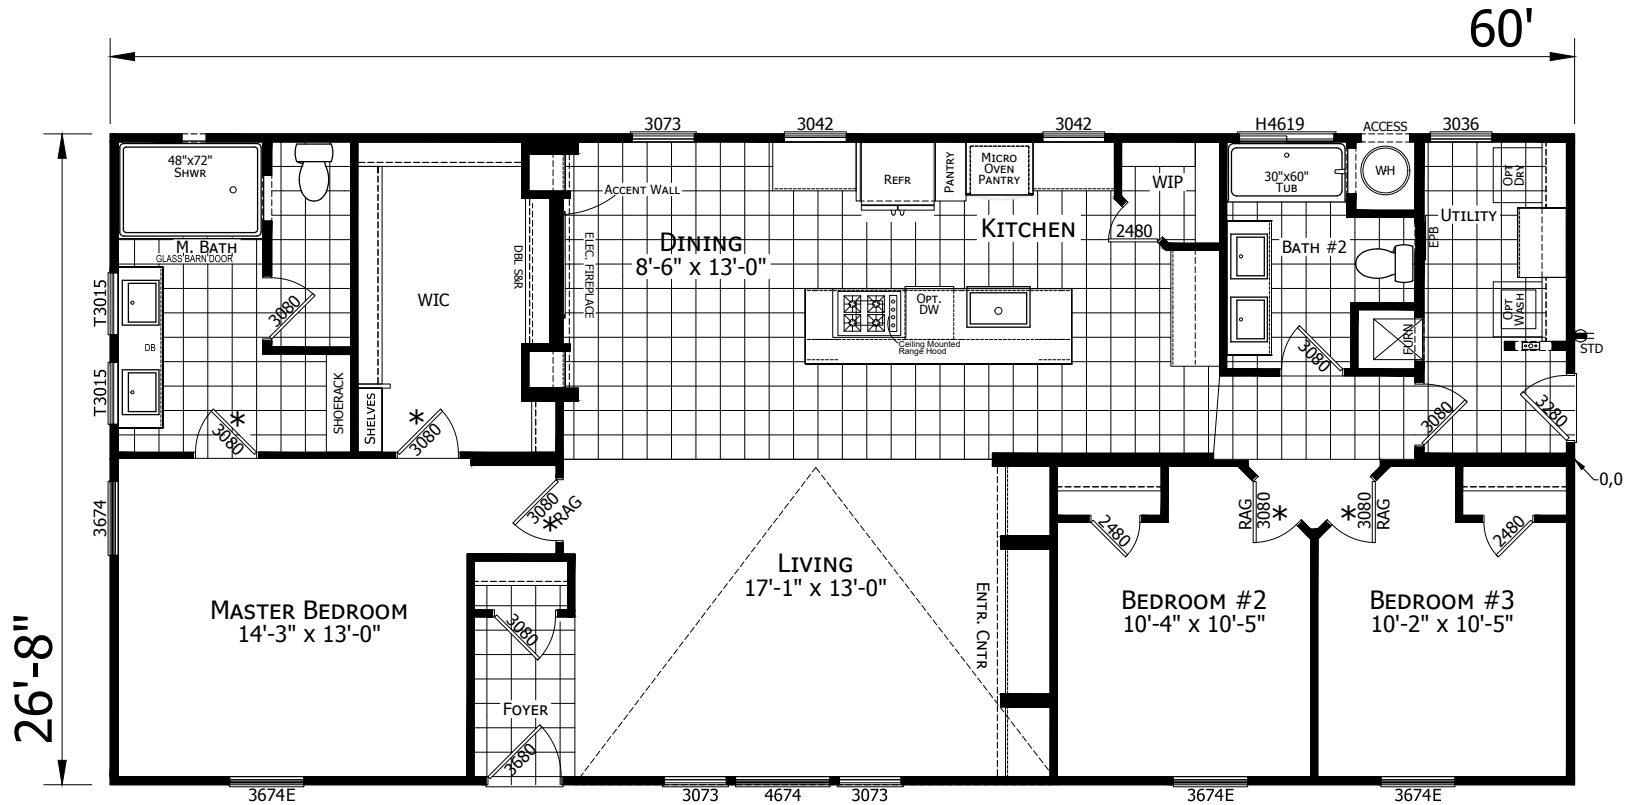

Simms

Odyssey Series

1,600 SQ. FT. (Approximate) 3 Bedroom, 2 Bath

Last Updated: 12-9-21

FACTORY SELECT HOMES

4455 N. Stockton Hill Rd.
Kingman, AZ 86409

FactorySelectMH.com | 1-800-965-3641

IMPORTANT: Alta Cima Corp reserves the right to modify, cancel or substitute products or features of this event at any time without prior notice or obligation. Pictures and other promotional materials are representative and may depict or contain floor plans, square footages, elevations, options, upgrades, extra design features, decorations, floor coverings, specialty light fixtures, custom paint and wall coverings, window treatments, landscaping, sound and alarm systems, furnishings, appliances, and other designer/decorator features and amenities that are not included as part of the home and/or may not be available at all locations. Home, pricing and community information is subject to change, and homes to prior sale, at any time without notice or obligation. ©2020 Alta Cima Corp. All rights reserved.