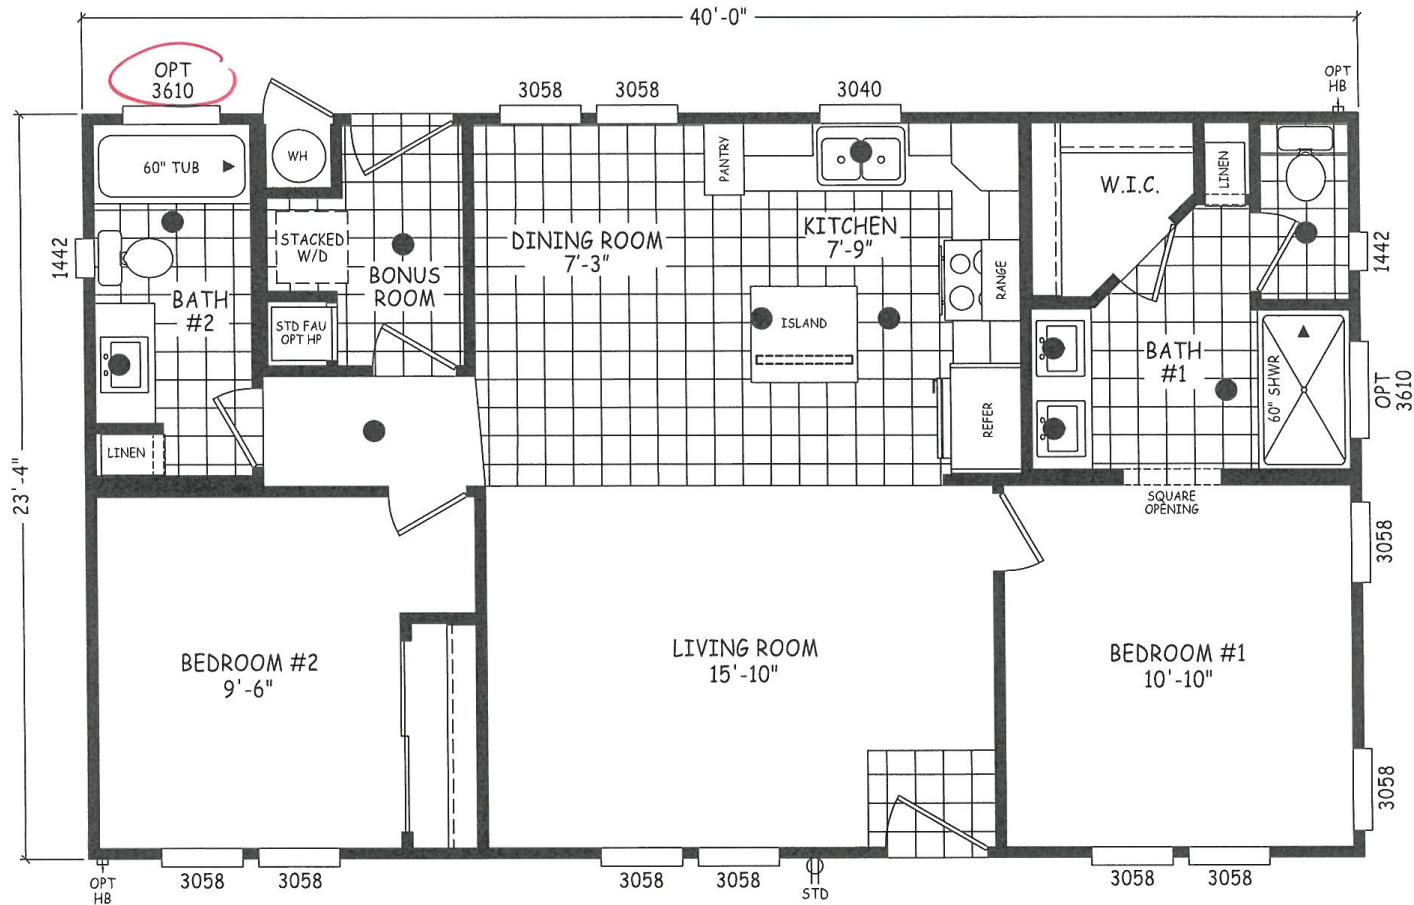

# Sonesta

Edge Series

930 SQ. FT. (Approximate) 2 Bedroom, 2 Bath

Last Updated: 2-10-25