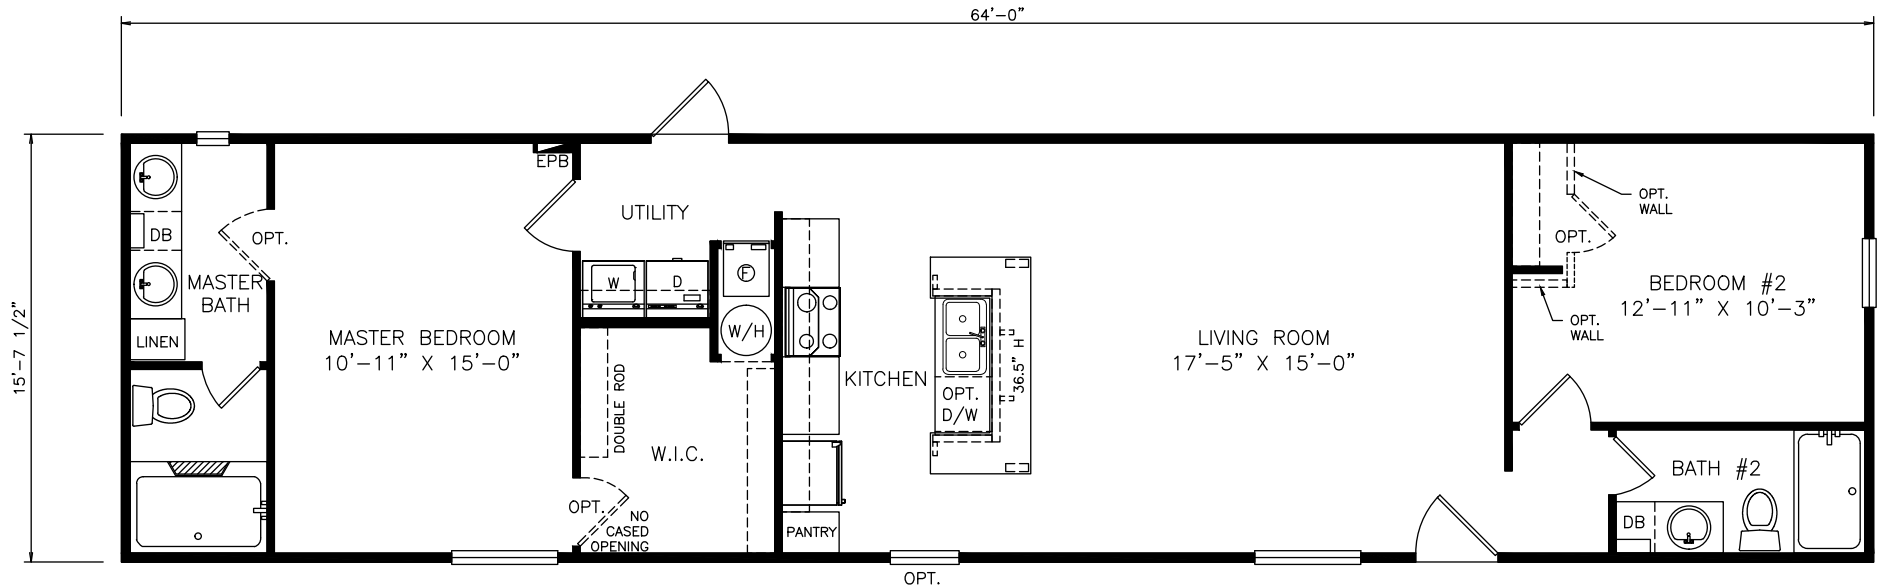

Springdale

Heritage Series - Single Section

1,005 SQ. FT. (Approximate) 2 Bedrooms, 2 Baths

Last Updated: 6-28-21

FACTORY SELECT HOMES
 4455 N. Stockton Hill Rd.
 Kingman, AZ 86409

FactorySelectMH.com | 1-800-965-3641