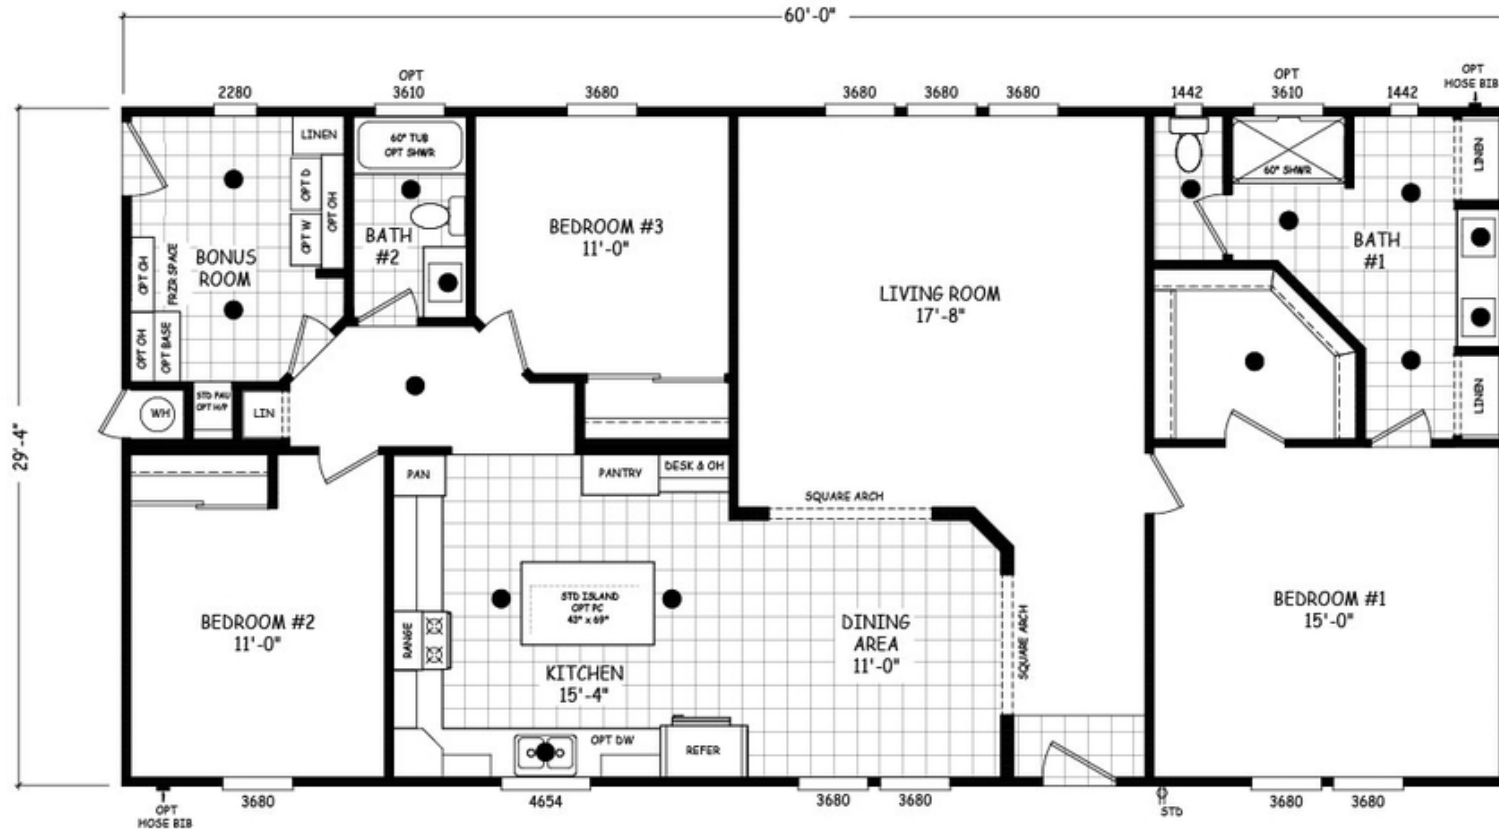

Starr Pass

Edge Series

1,760 SQ. FT. (Approximate) 3 Bedroom, 2 Bath

Last Updated: 7-24-24

FACTORY SELECT HOMES

4455 N. Stockton Hill Rd.
Kingman, AZ 86409

FactorySelectMH.com | 1-800-965-3641

IMPORTANT: Alta Cima Corp reserves the right to modify, cancel or substitute products or features of this event at any time without prior notice or obligation. Pictures and other promotional materials are representative and may depict or contain floor plans, square footages, elevations, options, upgrades, extra design features, decorations, floor coverings, specialty light fixtures, custom paint and wall coverings, window treatments, landscaping, sound and alarm systems, furnishings, appliances, and other designer/decorator features and amenities that are not included as part of the home and/or may not be available at all locations. Home, pricing and community information is subject to change, and homes to prior sale, at any time without notice or obligation. ©2020 Alta Cima Corp. All rights reserved.