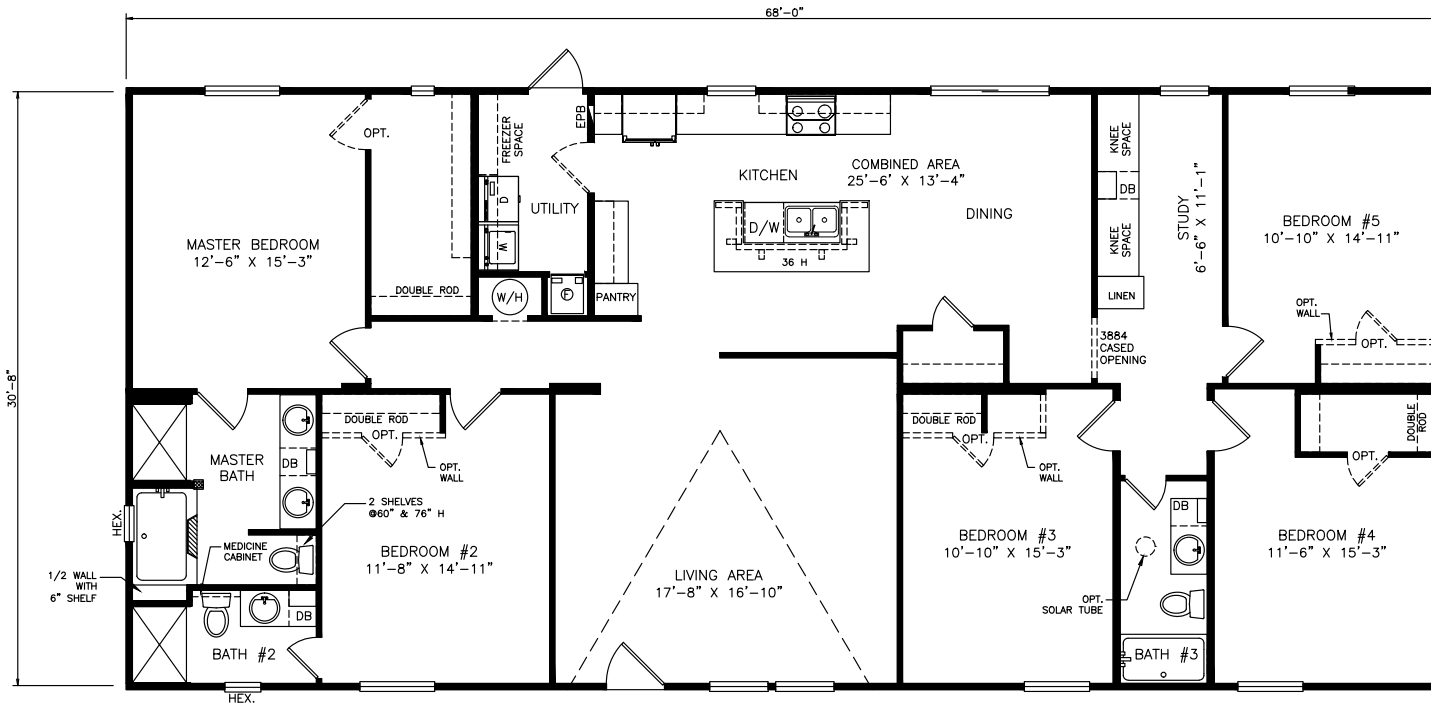

Stewart

Classic Series - Multi Section

2,120 SQ. FT. (Approximate) 5 Bedrooms, 3 Baths

Last Updated: 6-25-21

OPT. HALF BATH

"B"

"A"

FACTORY SELECT HOMES