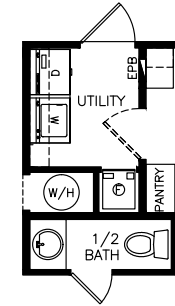

Stewart

Classic Series - Multi Section

2,120 SQ. FT. (Approximate) 5 Bedrooms, 3 Baths

Last Updated: 6-25-21

OPT. HALF BATH

"B"

"A"

FACTORY SELECT HOMES