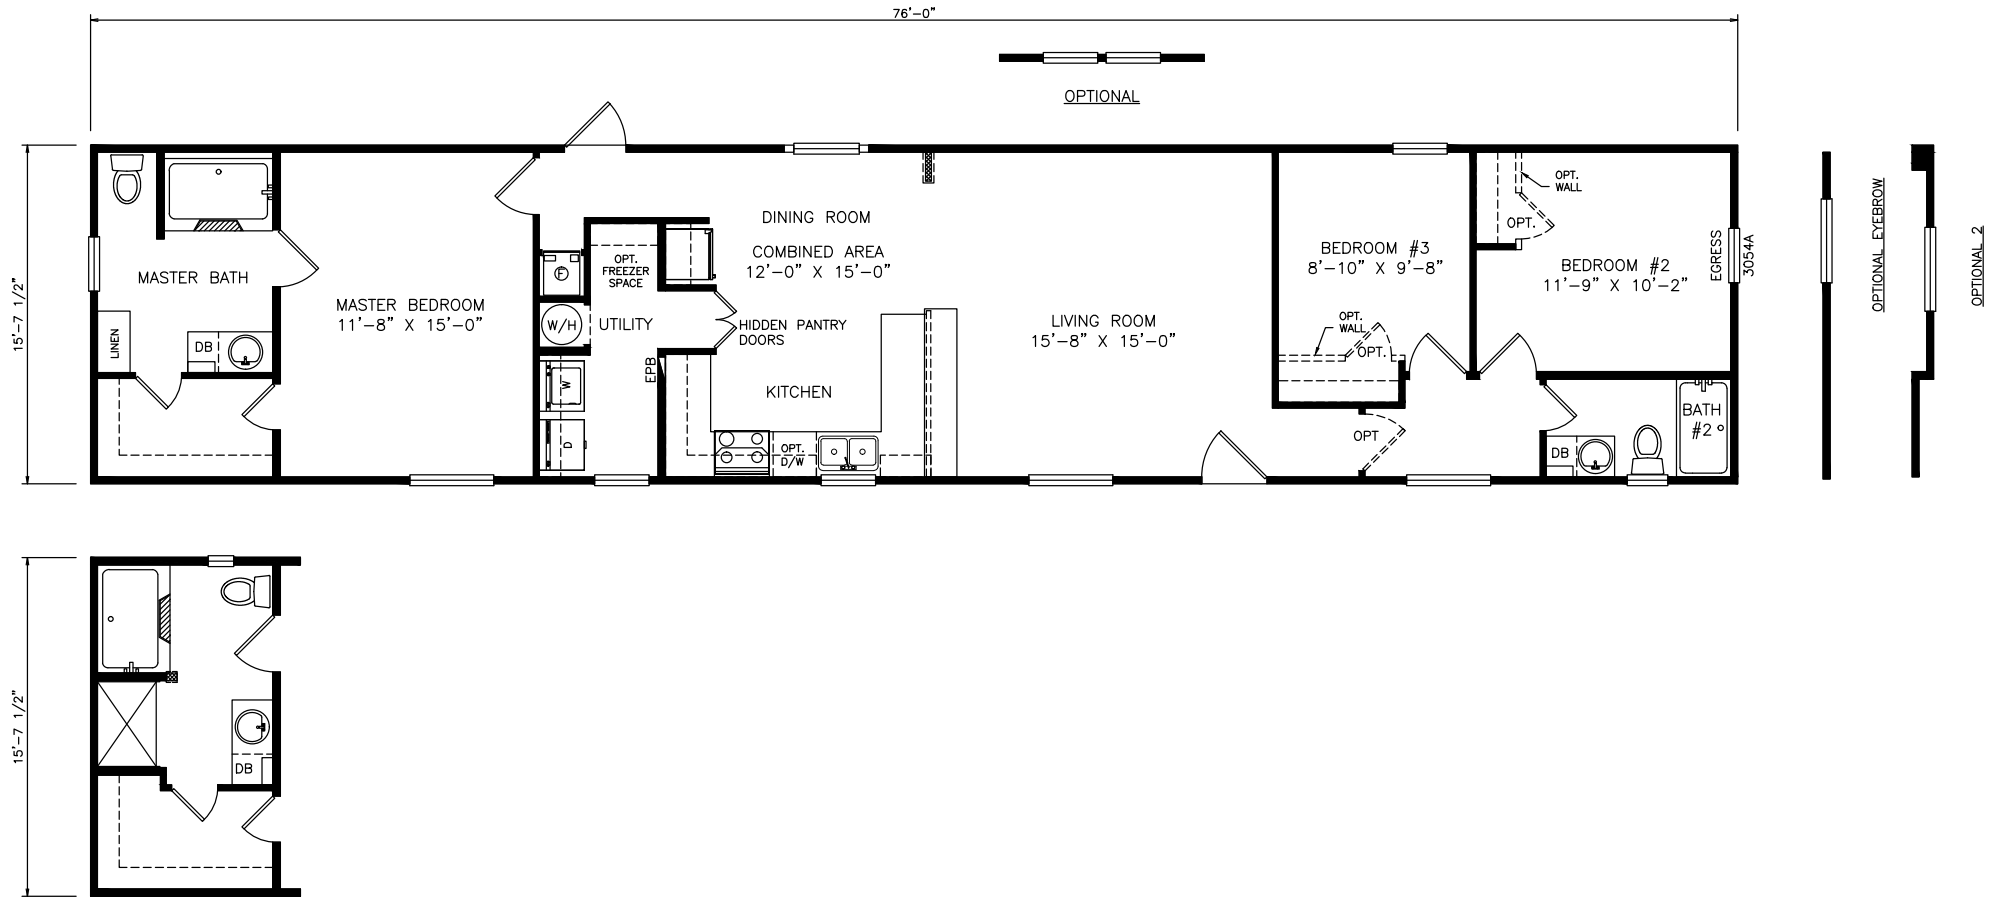

# Sunfield

Classic Series - Single Section

1,193 SQ. FT. (Approximate) 3 Bedrooms, 2 Baths

Last Updated: 6-24-21

**FACTORY SELECT HOMES**  
 4455 N. Stockton Hill Rd.  
 Kingman, AZ 86409

**FactorySelectMH.com | 1-800-965-3641**