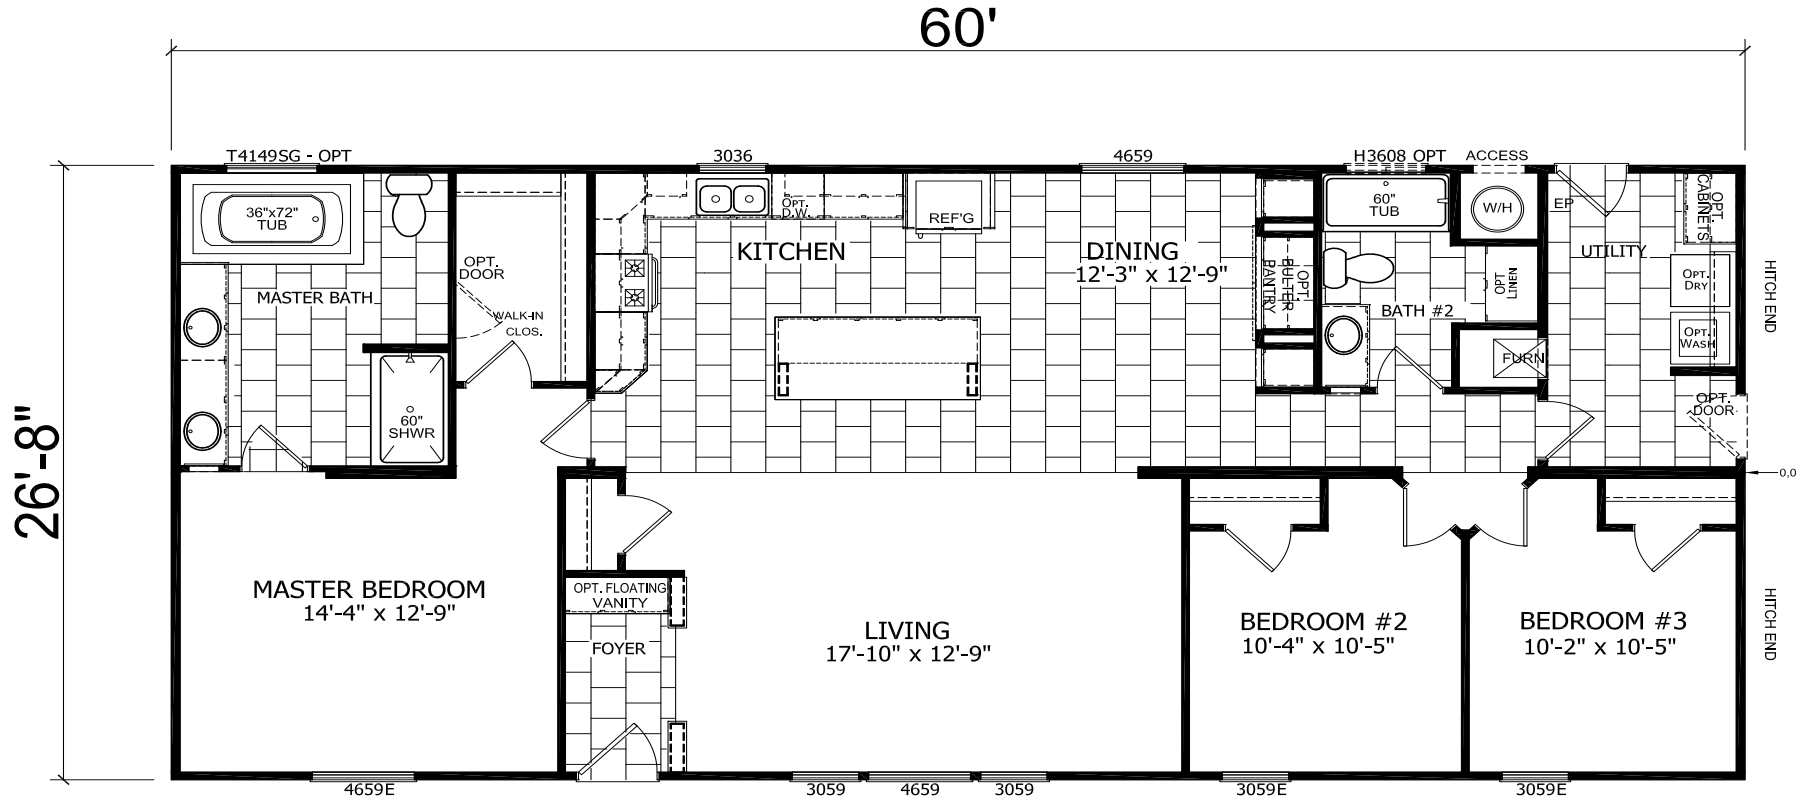

Takoma

American Freedom Series

1,600 SQ. FT. (Approximate) 3 Bedroom, 2 Bath

Last Updated: 11-4-20

FACTORY SELECT HOMES
 4455 N. Stockton Hill Rd.
 Kingman, AZ 86409

FactorySelectMH.com | 1-800-965-3641

IMPORTANT: Alta Cima Corp reserves the right to modify, cancel or substitute products or features of this event at any time without prior notice or obligation. Pictures and other promotional materials are representative and may depict or contain floor plans, square footages, elevations, options, upgrades, extra design features, decorations, floor coverings, specialty light fixtures, custom paint and wall coverings, window treatments, landscaping, sound and alarm systems, furnishings, appliances, and other designer/decorator features and amenities that are not included as part of the home and/or may not be available at all locations. Home, pricing and community information is subject to change, and homes to prior sale, at any time without notice or obligation. ©2020 Alta Cima Corp. All rights reserved.