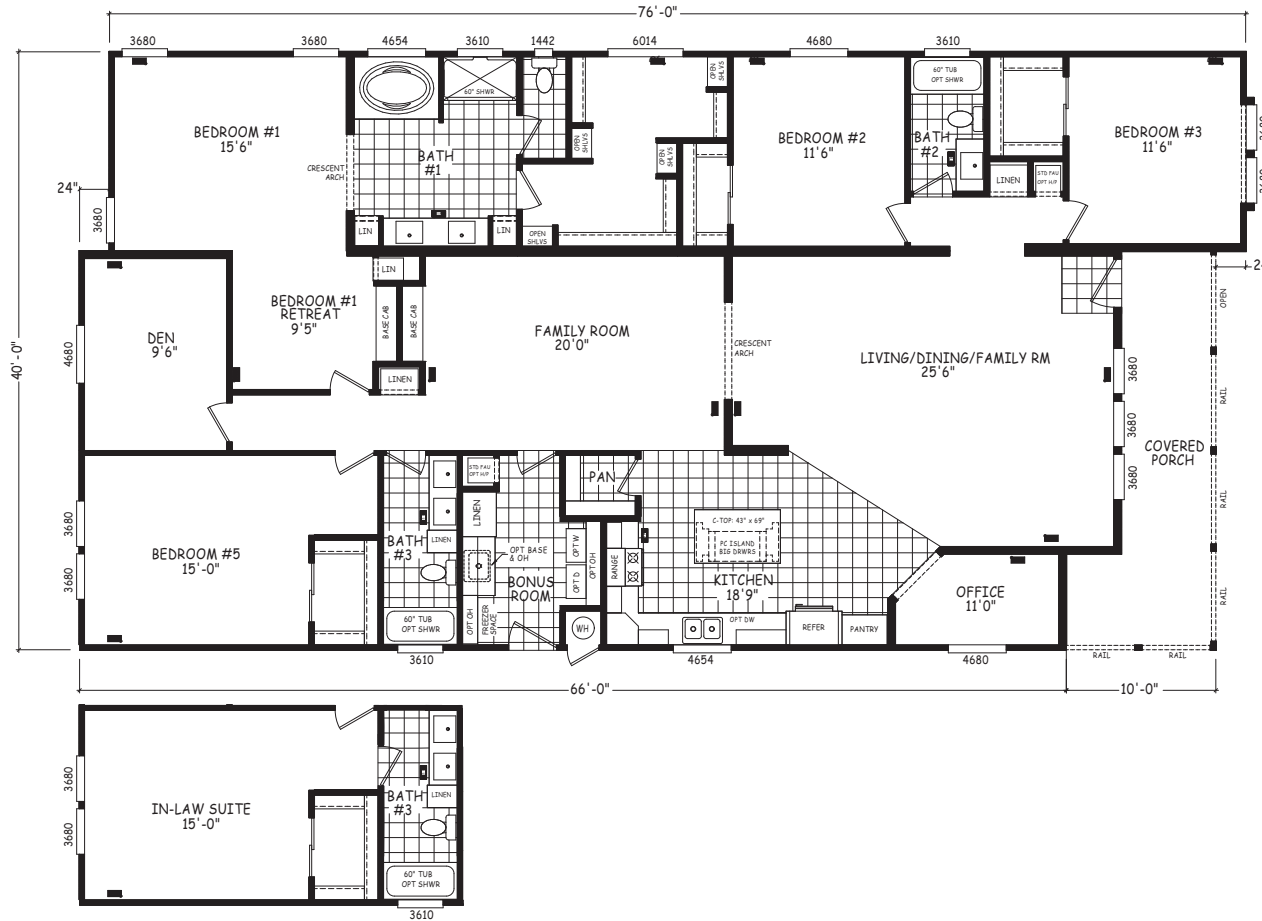

Taos

Pinnacle Series

3,040 SQ. FT. (Approximate) 3 Bedroom, 3 Bath

Last Updated: 7-17-23

FACTORY SELECT HOMES

4455 N. Stockton Hill Rd.
Kingman, AZ 86409

FactorySelectMH.com | 1-800-965-3641

IMPORTANT: Alta Cima Corp reserves the right to modify, cancel or substitute products or features of this event at any time without prior notice or obligation. Pictures and other promotional materials are representative and may depict or contain floor plans, square footages, elevations, options, upgrades, extra design features, decorations, floor coverings, specialty light fixtures, custom paint and wall coverings, window treatments, landscaping, sound and alarm systems, furnishings, appliances, and other designer/decorator features and amenities that are not included as part of the home and/or may not be available at all locations. Home, pricing and community information is subject to change, and homes to prior sale, at any time without notice or obligation. ©2020 Alta Cima Corp. All rights reserved.