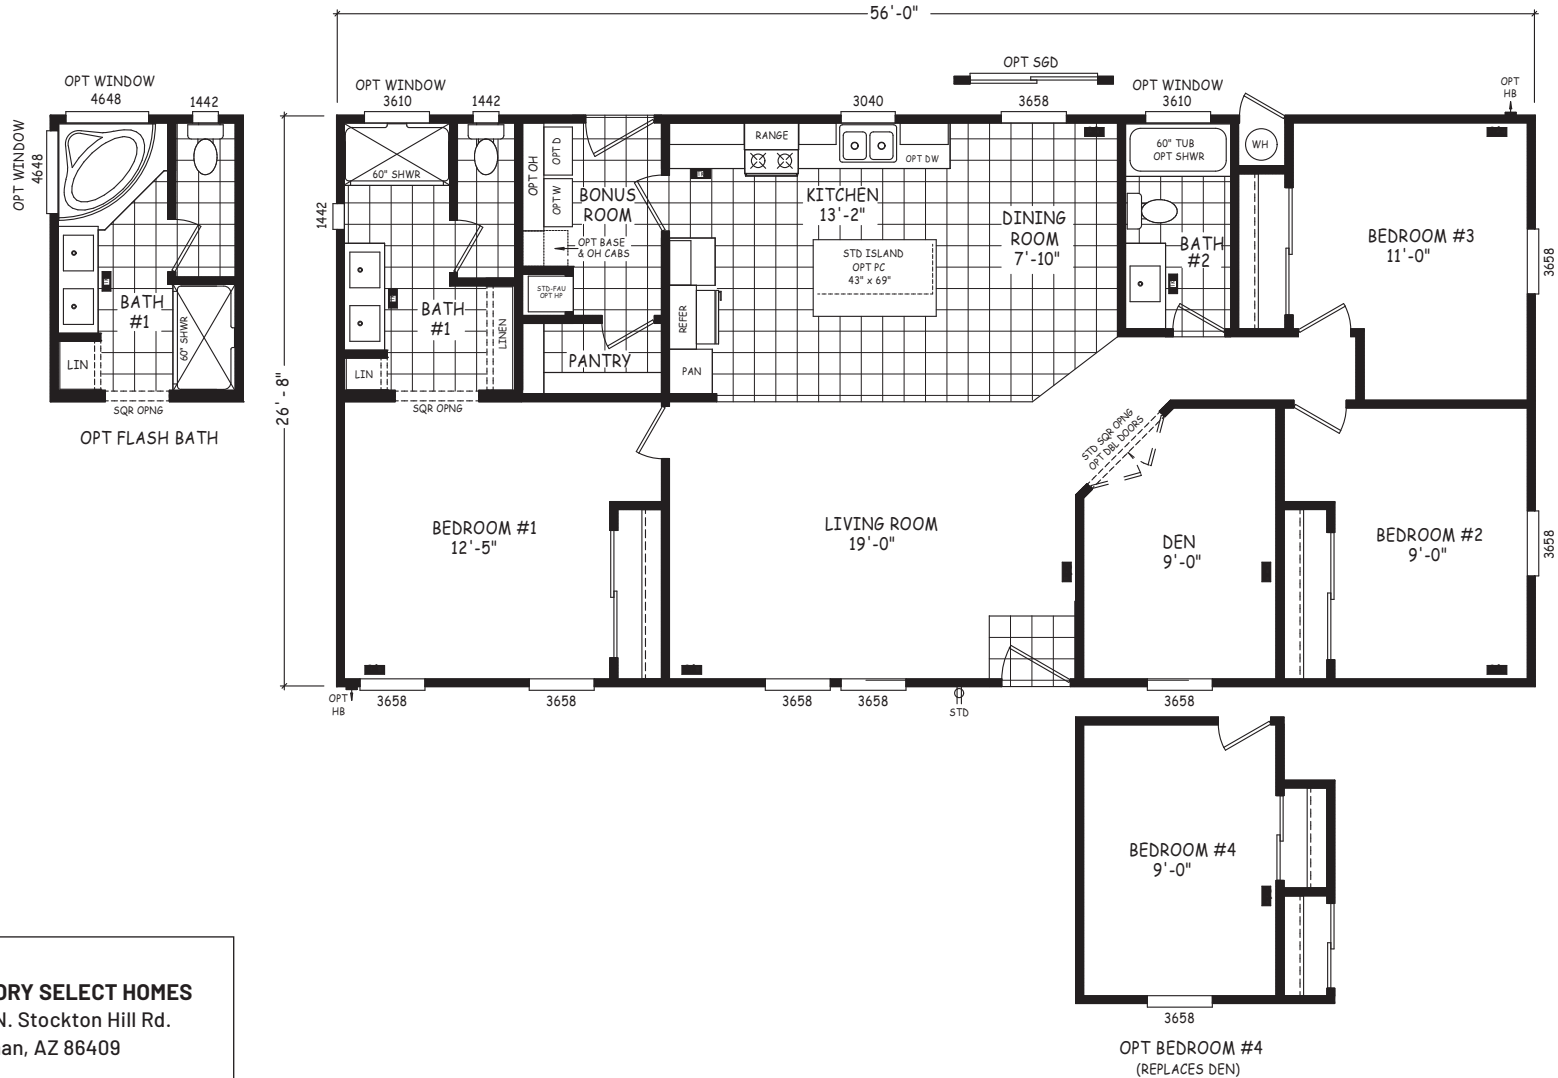

Teland

Edge Series

1,494 SQ. FT. (Approximate) 3 Bedroom, 2 Bath

Last Updated: 8-22-22

FACTORY SELECT HOMES
 4455 N. Stockton Hill Rd.
 Kingman, AZ 86409

FactorySelectMH.com | 1-800-965-3641

IMPORTANT: Alta Cima Corp reserves the right to modify, cancel or substitute products or features of this event at any time without prior notice or obligation. Pictures and other promotional materials are representative and may depict or contain floor plans, square footages, elevations, options, upgrades, extra design features, decorations, floor coverings, specialty light fixtures, custom paint and wall coverings, window treatments, landscaping, sound and alarm systems, furnishings, appliances, and other designer/decorator features and amenities that are not included as part of the home and/or may not be available at all locations. Home, pricing and community information is subject to change, and homes to prior sale, at any time without notice or obligation. ©2020 Alta Cima Corp. All rights reserved.